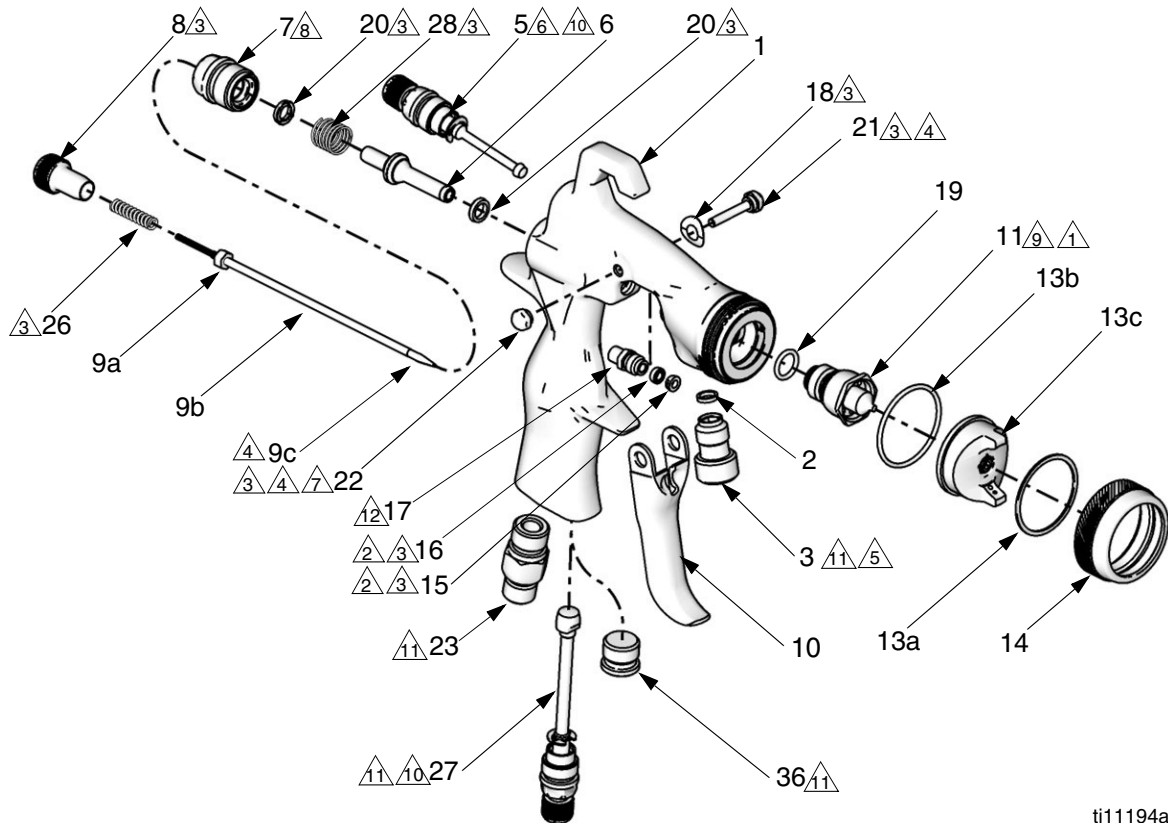

Graco AirPro Metal Spray Gun (Pressure Feed)

Parts

Parts

ti11194a

- △1 Pull trigger before installing nozzle (11).
- △2 Insert spreader (15) with tapered end facing rear of gun.
Insert u-cup (16) with open end facing front of gun.
- △3 Apply lubricant.
- △4 Apply low strength thread retainer.
- △5 Apply high-strength thread retainer.
- △6 Torque to 85-90 in-lbs (9.6-10.2 N•m).
- △7 Torque to 15-20 in-lbs (1.7-2.2 N•m).
- △8 Torque to 175-185 in-lbs (19.8-20.9 N•m).
- △9 Torque to 155-165 in-lbs (17.5-18.6 N•m).
- △10 Install with valve assembly turned fully
counterclockwise to outermost position.
- △11 Torque to 205-215 in-lbs (23.2-24.3 N•m).
- △12 Torque to 3 in-lbs (0.3 N•m).