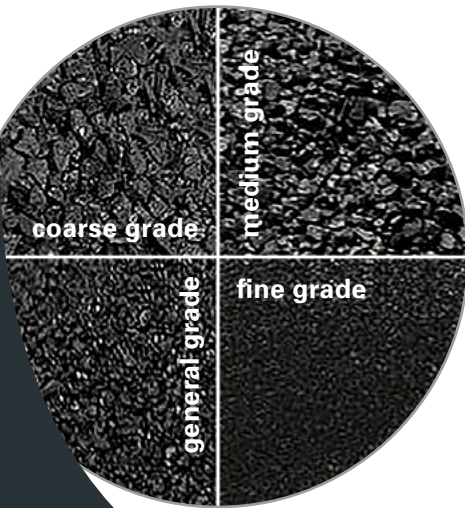

GRADE SIZE	NOMINAL SIZE	NORMAL APPLICATION
10/30 (1.3mm)	0.50 - 1.70mm (approx)	Removal of old coatings, pitted and rusted surfaces
14/30 (0.75mm)	0.50 - 1.18mm (approx)	Removal of old coatings and rusting mill scales
30/60 (0.5mm)	0.25 - 0.50mm (approx)	Removal of rusting mill scales and preparation of new steel

Contact us to find out how BURWELL BLACK BEAUTY can help you!

contact us

SYDNEY

291 Milperra Rd
Revesby NSW 2212
P 02 9792 2733
F 02 9792 2866

NEWCASTLE

10 Teran Close
Whitebridge NSW 2290
P 02 4964 8999
F 02 4964 8991

BRISBANE

24 Trade St
Lytton QLD 4178
P 07 3348 5700
F 07 3348 5755

TOWNSVILLE

5/17 Mackley St
Garbutt QLD 4814
P 07 4728 1870
F 07 4728 1861

MELBOURNE

3/3-5 Weddel Ct
Laverton Nth VIC 3026
P 03 9369 3901
F 03 9369 3730

MACKAY

Cnr Dozer & Diesel Dr
Paget QLD 4740
P 07 4952 4680
F 07 4952 4775

ADELAIDE

Aberdeen St Between Brook St & Bower Cr
Port Adelaide SA 5015
P 08 8234 9599
F 08 8234 9077

DARWIN

1/60 Albatross St
Winnellie NT 0820
P 08 8947 5513
F 08 8947 4762

PERTH

8 Possner Way
Henderson WA 6166
P 08 9437 3500
F 08 9437 3200

WOLLONGONG

4/15C Prince of Wales Av
Unanderra NSW 2526
P 02 4226 2755
F 02 4272 7109