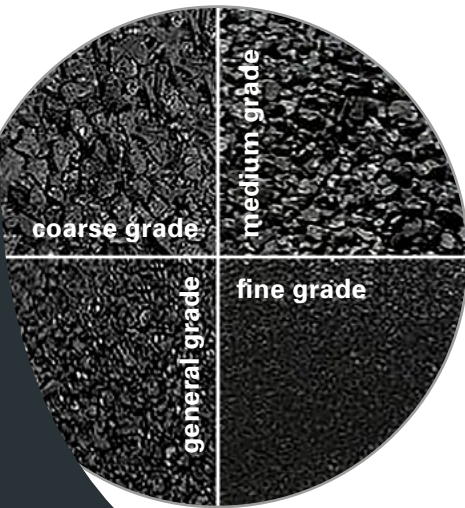

GRADE SIZE	NOMINAL SIZE	NORMAL APPLICATION
10/30 (1.3mm)	10/30 (1.3mm)	Removal of old coatings, pitted and rusted surfaces
14/30 (0.75mm)	10/30 (1.3mm)	Removal of old coatings and rusting mill scales
30/60 (0.5mm)	10/30 (1.3mm)	Removal of rusting mill scales and preparation of new steel

Contact us to find out how BURWELL BLACK BEAUTY can help you!

contact us

SYDNEY
291 Milperra Rd
Revesby NSW 2212
P 02 9792 2733
F 02 9792 2866

NEWCASTLE
10 Teran Close
Whitebridge NSW 2290
P 02 4964 8999
F 02 4964 8991

BRISBANE
24 Trade St
Lytton QLD 4178
P 07 3348 5700
F 07 3348 5755

TOWNSVILLE
5/17 Mackley St
Garbutt QLD 4814
P 07 4728 1870
F 07 4728 1861

MELBOURNE
3/3-5 Weddel Ct
Laverton Nth VIC 3026
P 03 9369 3901
F 03 9369 3730

MACKAY
Cnr Dozer & Diesel Dr
Paget QLD 4740
P 07 4952 4680
F 07 4952 4775

PERTH
8 Possner Way
Henderson WA 6166
P 08 9437 3500
F 08 9437 3200

WOLLONGONG
4/15C Prince of Wales Av
Unanderra NSW 2526
P 02 4226 2755
F 02 4272 7109

DARWIN
2/60 Albatross St
Winnellie NT 0820
P 08 8947 5513
F 08 8947 4762