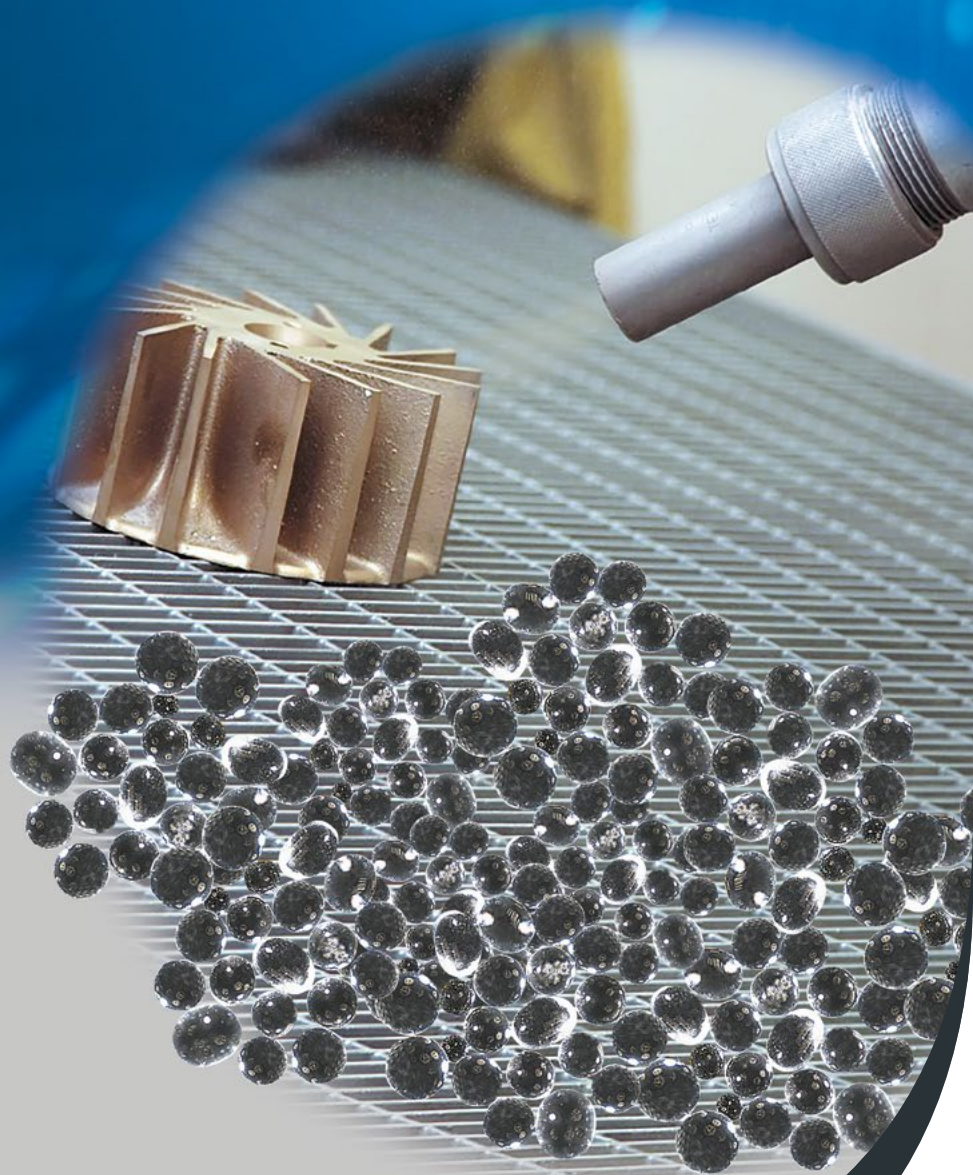

BURWELL ABRASIVES **BALLOTINI® IMPACT BEADS**

BURWELL
TECHNOLOGIES

BALLOTINI® IMPACT GLASS BEADS

Ballotini® Impact glass beads for quick cleaning, finishing, peening and deburring applications without significant metal removal. Glass Bead Media is consumed at a slow rate and can survive multiple impacts, allowing for continuous recycling of the media.

They are chemically inert and will not leave ferrous or other undesirable residues on the surface of the workpiece as well as imparting a controlled, clean finish on a variety of metals.

TYPICAL APPLICATIONS

CLEANING

- Cleans/preps surface of metal parts without changing tolerances, or imparting ferrous pollutants
- Combines cleaning, finishing and peening in one operation

FINISHING

- Creates a wide range of unique surface finishes that are easy to reproduce
- Blends machine marks, seals pores and the results offer the advantages of glass bead peening