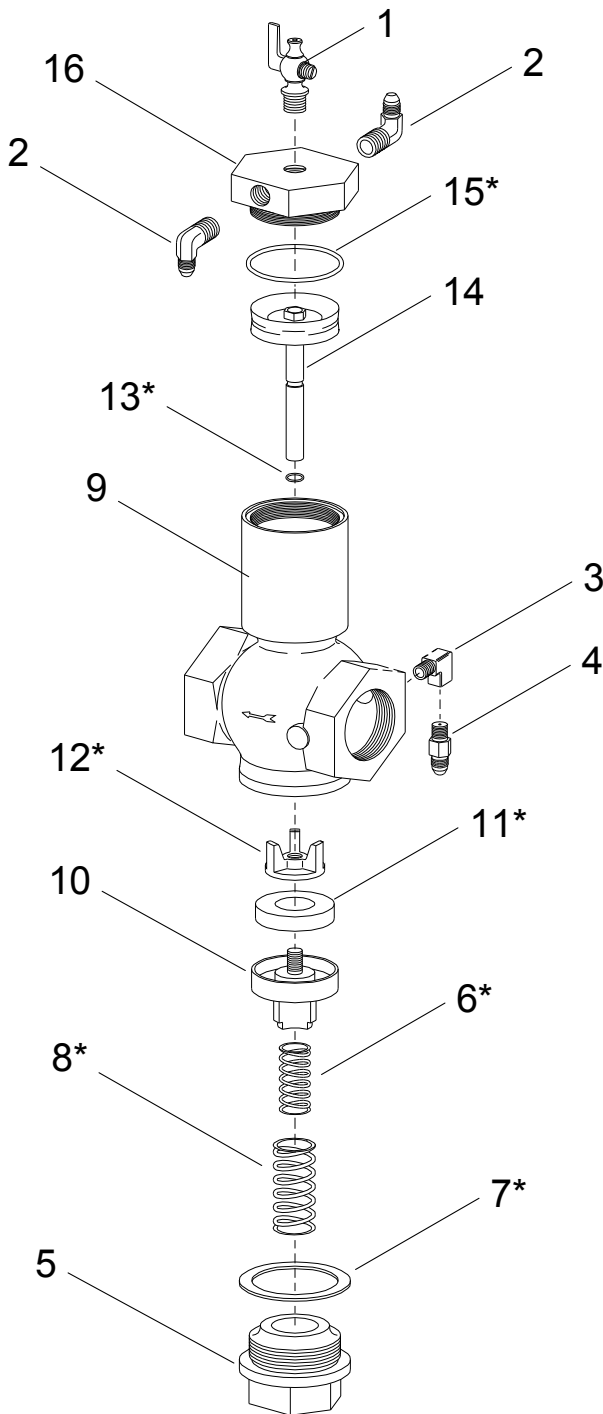

Clemco 1 1/2" Inlet Valve

No	Product Code	Item Description
(-)	0403-01995	1-1/2" Inlet valve, complete
1	0405-01993	Petcock 1/4" NPT
2	0405-02513	Elbow, 1/4" NPT adaptor
3	0405-03993	Elbow, 1/8" brass street
4	0405-01945	Adaptor 1/8" NPT with 1/16" orifice
5	0405-02001	Bottom cap
6	0405-01982	Spring, inner, 5/8" x 1-11/16" long (1)
7	-	Gasket, bottom cap (1)
8	0405-02000	Spring, outer (1)
9	-	Valve body
10	0405-01999	Valve plug
11	0405-01998	Washer, valve plug (2)
12	0405-02002	Retainer, valve plug washer (1)
13	0405-02008	O-Ring, 7/16" OD (1)
14	0405-02003	Piston and rod assembly
15	0405-02007	O-Ring 2-1/4" OD (1)
16	-	Cylinder cap
(-)	0405-01927	Service kit