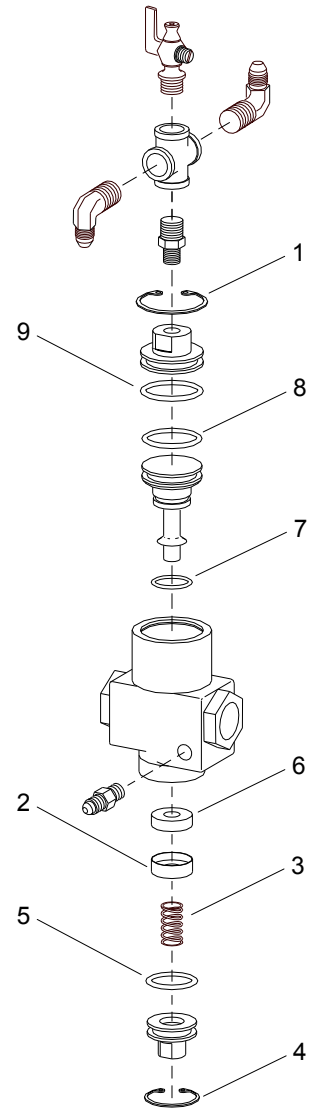

Clemco 1/2" Inlet Valve

Repair Kit

No	Product Code	Item Description
(-)	0403-02164	1/2" Inlet Valve, complete
1	0405-02175	Cap
2	0405-02192	Piston
3	0405-02170	Body
4	-	Plug, bottom
5	0405-02513	Elbow, 1/4" NPT adaptor
6	-	Reducer, 1/4" NPT x 1/8" NPT
7	-	Cross, 1/4" NPT brass
8	0405-01993	Petcock 1/4" NPT
9	0405-01945	Adaptor 1/8" NPT with 1/16" orifice

No	Product Code	Item Description
1	-	Retaining ring, cap
2	-	Retainer, washer
3	0405-02178	Spring, 17/32" OD x 1" long
4	-	Retaining ring, bottom plug
5	0405-02184	O-ring, 7/8" ID x 1/8" C/S
6	0405-02179	Washer
7	0405-08975	O-ring, 3/4" ID x 3/32" C/S
8	0405-01097	O-ring, 1-1/8" ID x 1/8" C/S
9	0405-02182	O-ring, 1-3/16" ID x 1/8" C/S