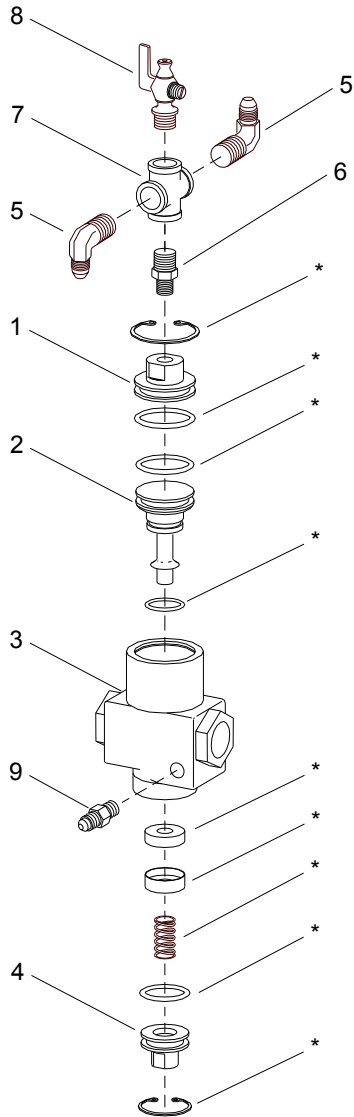

Clemco 1/2" Inlet Valve

Repair Kit

No	Product Code	Item Description
(-)	0403-02164	1/2" Inlet Valve, complete
1	0405-02175	Cap
2	0405-02192	Piston
3	0405-02170	Body
4	-	Plug, bottom
5	0405-02513	Elbow, 1/4" NPT adaptor
6	-	Reducer, 1/4" NPT x 1/8" NPT
7	-	Cross, 1/4" NPT brass
8	0405-01993	Petcock 1/4" NPT
9	0405-01945	Adaptor 1/8" NPT with 1/16" orifice

No	Product Code	Item Description
1	-	Retaining ring, cap
2	-	Retainer, washer
3	0405-02178	Spring, 17/32" OD x 1" long
4	-	Retaining ring, bottom plug
5	0405-02184	O-ring, 7/8" ID x 1/8" C/S
6	0405-02179	Washer
7	0405-08975	O-ring, 3/4" ID x 3/32" C/S
8	0405-01097	O-ring, 1-1/8" ID x 1/8" C/S
9	0405-02182	O-ring, 1-3/16" ID x 1/8" C/S