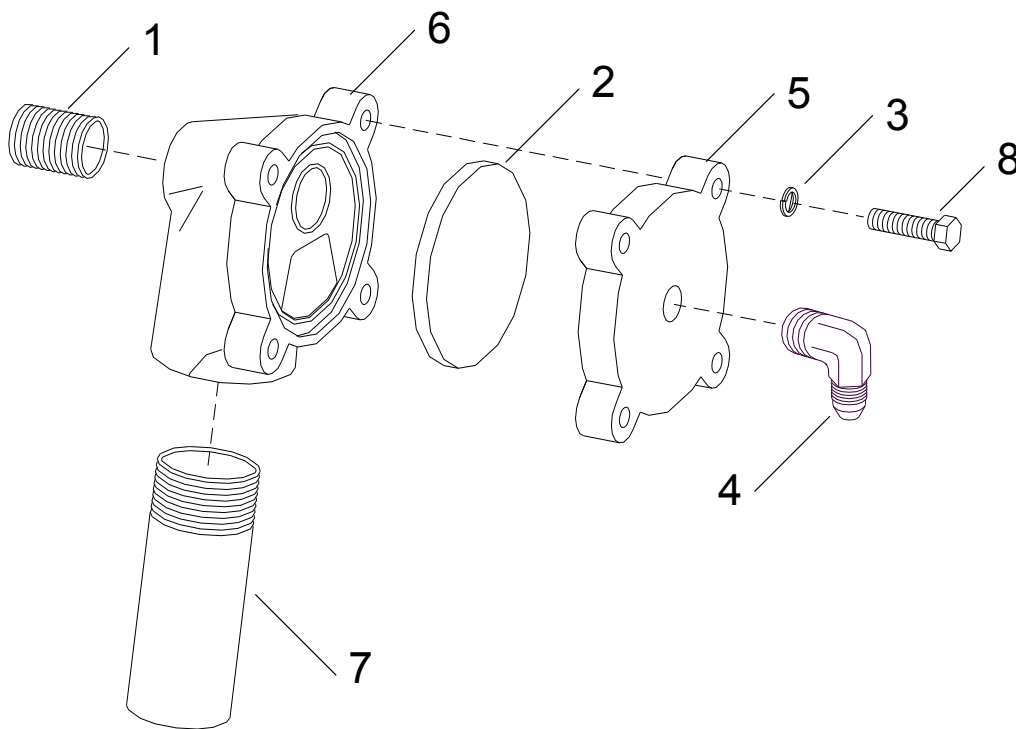

Clemco 1/2" Outlet Valve

No	Product Code	Item Description
(-)	0403-02512	1/2" NPT Diaphragm outlet valve
1	0405-01733	Nipple, 1/2" NPT x close
2	0405-02511	Diaphragm
3	-	Washer, 1/4" lock
4	0405-02513	Elbow, 1/4" NPT adaptor
5	0405-02299	Cap
6	0405-02298	Body
7	0405-01841	Nipple, 1" NPT x 3" TOE
8	-	Screw, 1/4-NC x 1" cap