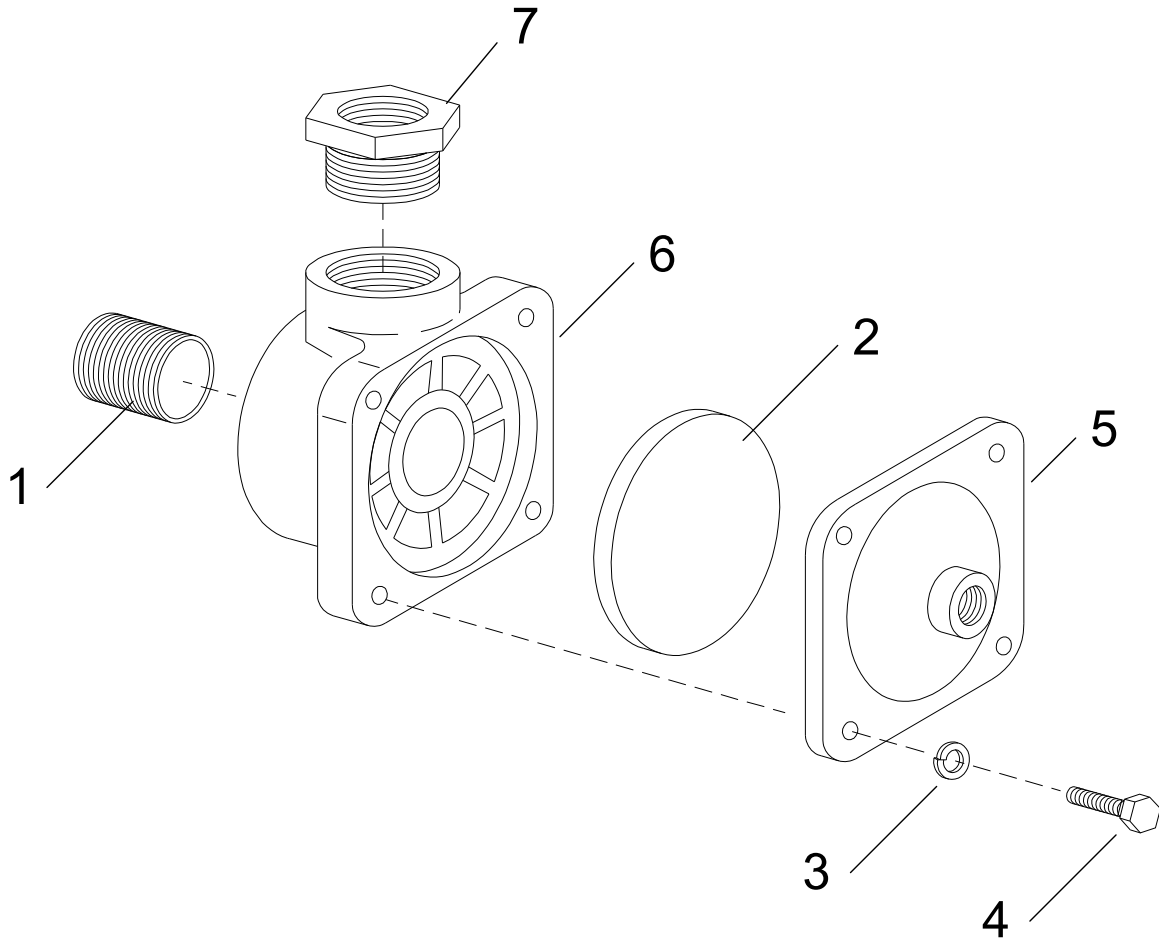

## Clemco 1" Diaphragm Outlet Valve

No	Product Code	Item Description
(-)	0405-3371	1" Diaphragm Outlet Valve, Complete
1	0305-4614	Nipple, 1" x close
2	0405-06149	Diaphragm
3	0405-03117	Washer, 1/4" lock
4	0405-03053	Cap screw, 1/4-NC x 1" hh
5	0405-03393	Cap, diaphragm outlet
6	0405-06135	Body, diaphragm outlet
7	3006-0105	Bushing, 1-1/4" x 3/4"