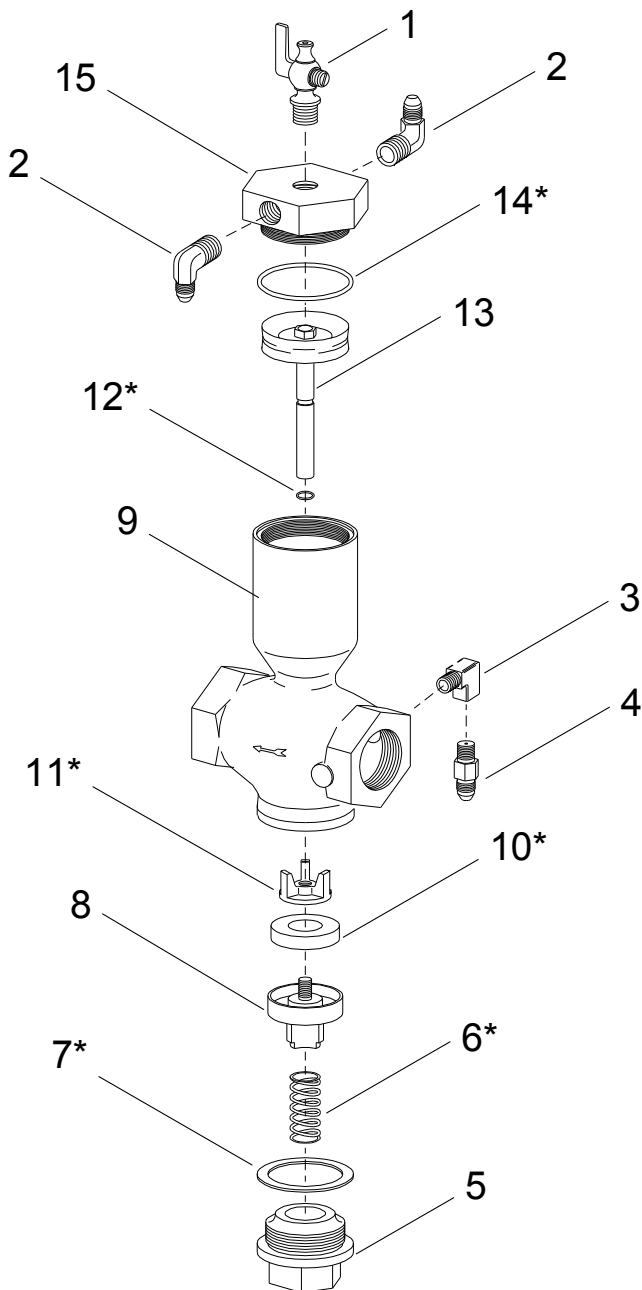

Clemco 1" Inlet Valve

No	Product Code	Item Description
(-)	0403-01980	1" Inlet valve, complete
1	0405-01993	Petcock 1/4" NPT
2	0405-02827	Elbow, 1/8" NPT adaptor
3	0405-03993	Elbow, 1/8" brass street
4	0405-01945	Adaptor 1/8" NPT with 1/16" orifice
5	-	Bottom cap
6	0405-01982	Spring, 5/8" x 1-11/16" long (1)
7	0405-01992	Seal, bottom cap (1)
8	0405-01984	Valve plug
9	-	Valve body
10	0405-01929	Washer, valve plug (2)
11	-	Retainer, valve plug washer (1)
12	0405-01992	O-ring 3/16" ID x 1/16" (1)
13	0405-01987	Piston and rod assembly
14	0405-01990	O-ring 1-3/4" OD (1)
15	-	Cylinder cap
(-)	0405-01929	Service kit