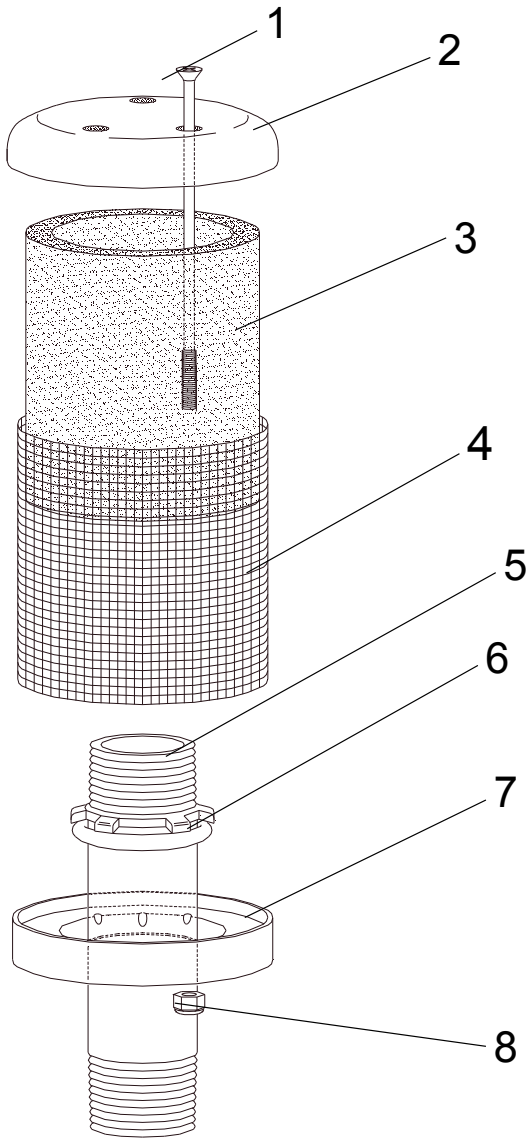

Clemco Muffler

No	Product Code	Item Description
-	0403-05068	Muffler, Complete
1	-	Screw, 8-32" x 4"
2	-	Cap, Coated
3	-	Body, Element
4	-	Screen
5	-	Guide w/ Guide Nut
6	0405-05069	O-Ring, 1-1/4" ID
7	-	Seat
8	-	Lock-Nut, 8-32 S/S