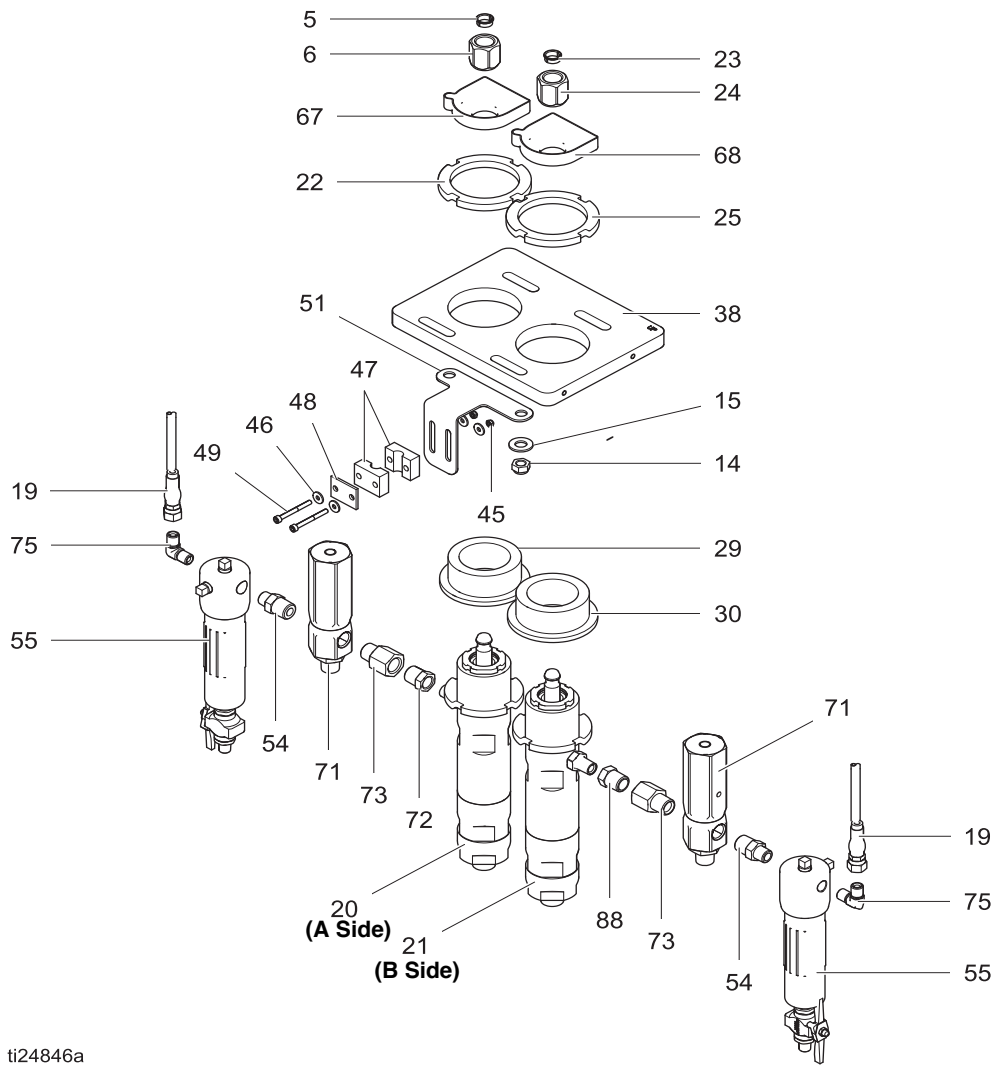

Parts

Lower Assembly

ti24846a

Parts

Lower Assembly Parts List

Ref.	Part	Description	Qty.
5	184128	COUPLING COLLAR, A Side	2
	184132	Used on all models except 24W609 Used on model 24W609	
6		COUPLING NUT, A Side	1
	15T311	Used on all models except 24W609	
	P01043	Used on model 24W609	
14	127938	NUT, nylon lock, M12 x 1.75	4
15	109570	WASHER, plain	4
20		LOWER (A Side)	1
	LW025A	25 cc, used for 1:1 polyester model 24W609	
	LW050A	50 cc, used for 1:1 ratio pump (except 24W609)	
	LW075A	75 cc, used for 3:1 ratio pump	
	LW100A	100 cc, used for 2:1 and 4:1 ratio pumps	
	LW125A LW150A	125 cc, used for 5:1 ratio pump 150 cc, used for 6:1 ratio pump	
21		LOWER (B Side)	1
	LW025A LW050A	25 cc, used for 3:1, 4:1, 5:1, 6:1 ratio pump and 1:1 polyester model 24W609 50 cc, used for 1:1 (except 24W609) and 2:1 ratio pumps	
22	24A639	NUT, jam	1
23		COUPLING COLLAR, B Side	2
	184128 184132	1:1 (except 24W609) or 2:1 ratio pumps 3:1, 4:1, 5:1, 6:1 ratio pumps, and 1:1 ratio polyester model 24W609	
24		COUPLING NUT, B Side	1
	15T311 P01043	1:1 (except 24W609) or 2:1 ratio pumps 3:1, 4:1, 5:1, 6:1 ratio pumps and 1:1 ratio polyester model 24W609	
25		JAM NUT	1
	24A638 24A639	5:1 ratio pump 1:1, 2:1, 3:1, 4:1, 6:1 ratio pumps	
29		ADAPTOR, A side	1
	17D760	25 cc, used on 1:1 ratio polyester model 24W609	
	17D758	50 cc, used on 1:1 ratio pump (except 24W609)	
	17D770	75 cc, used on 3:1 ratio pump	
	17D761	100 cc, used on 2:1 and 4:1 ratio pumps	
	17D771	125 cc, used on 5:1 ratio pump	

Ref.	Part	Description	Qty.
30		ADAPTOR, B Side	1
	17D758 17D760	50 cc, used on 1:1 (except 24W609) and 2:1 ratio pumps 25 cc, used on 3:1, 4:1, 5:1, 6:1 ratio pumps and 1:1 polyester model 24W609	
38	17D755	BASE, lower	1
51	17C891	REGULATOR BRACKET; used on models 24V868, 24V869, 24V870, 24V871, 24V872, 24V873	
54		NIPPLE; used on all models except 24W609	2
	123724 16C633	NIPPLE; used on all models except 24W609 NIPPLE; used on polyester model 24W609	
55	17D762	FILTER, fluid; used on all portable models except 24W609	2
67		TSL RESERVOIR, A Side	1
	15K127	25 cc, used on 1:1 polyester model 24W609	
	15M031	50 cc, used on 1:1 ratio pump (except 24W609)	
	15T339	100 cc, used on 2:1 and 4:1 ratio pump	
	15K945	75 cc, used on 3:1 ratio pump	
	15T340 15T341	125 cc, used on 5:1 ratio pump 150 cc, used on 6:1 ratio pump	
68		TSL RESERVOIR, B Side	1
	15M031 15K127	50 cc, used on 1:1 and 2:1 ratio pumps 25 cc, used on 3:1, 4:1, 5:1, 6:1 ratio pumps	
71		RELIEF VALVE	2
	24W475 237073	Air Spray Air Assisted and Airless (except 24W609)	
	237062	Polyester model 24W609 (Airless)	
72		BUSHING	1
	502265	1/2 x 3/8; used on 1:1, 2:1, 3:1, 4:1 ratio pumps	
	114499 15U426	1/2-14 npt; used on 5:1 ratio pump 3/4 npt(f) x 1/2 npt(m); used on 6:1 ratio pump	
73	114499	FITTING, adapter, 1/2-14 npt	2
74	102022	BUSHING, 3/8 x 1/4, not shown; used on wall-mount models	2
75	114342	ELBOW, (1/4-18 NPSM); not used on polyester model 24W609	2
88	502265	BUSHING, reducer, pipe 1/2 x 3/8	1