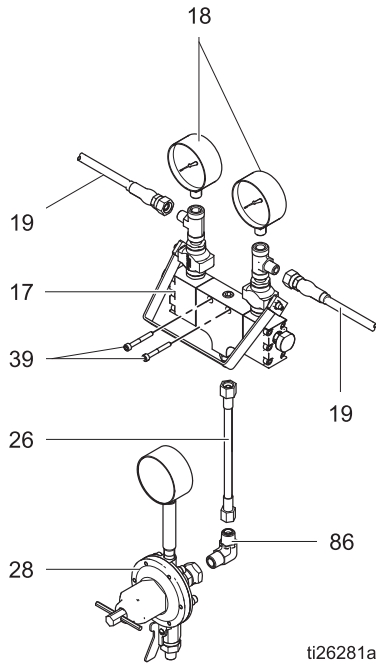

Parts

Fluid Outlet Assembly (Except Model 24W609)

17		MANIFOLD, mix; see manual 334625	1
18	187876 C06323	GAUGE Air Spray Air Assisted and Airless	2
19	24N345	HOSE, coupled	2
26	24N291 16W563	STATIC MIXER HOSE Air Spray Air Assisted and Airless	1
28	214706	REGULATOR (used only with Air Spray guns)	1
39	114196	SCREW	2
86	114504 114504 166846	FITTING Air Spray, Wall Mount Air Spray, Cart Mount Air Assisted and Airless, Cart and Wall Mount	1