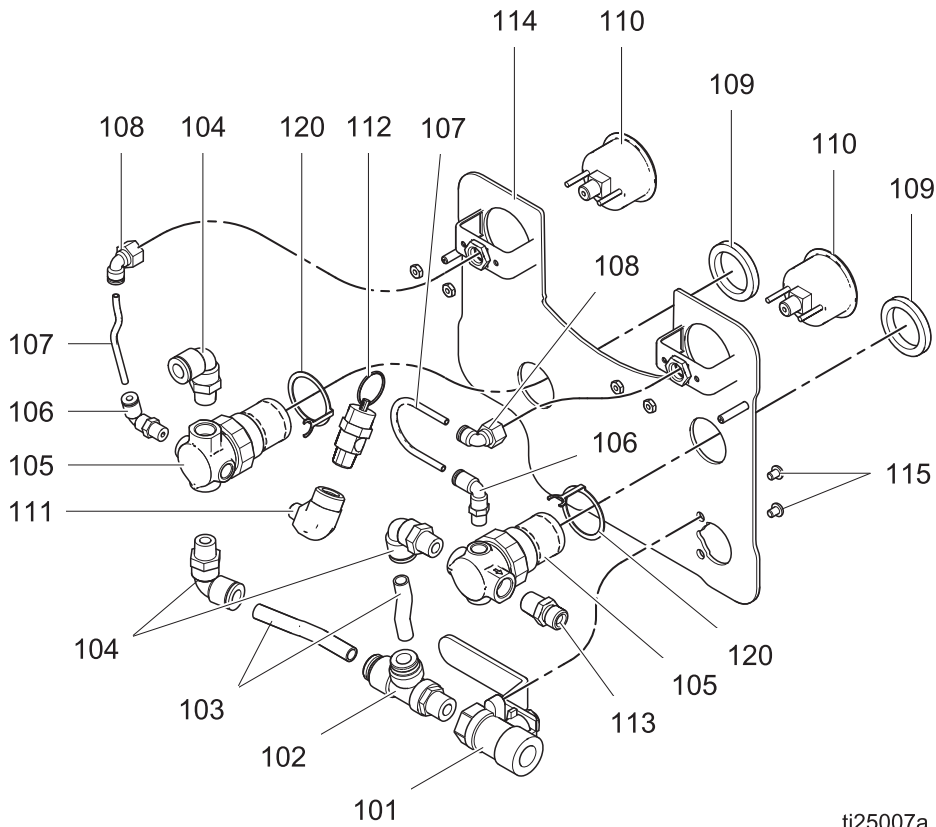

### 24W969 - Air Assisted Air Spray

Models 24V880, 24V881, 24V882, 24V883, 24V884, 24V885, 24V886, 24V887, 24V888, 24V889, 24V890, 24V891, 24W609

ti25004a

Ref. Part	Description	Qty.	Ref. Part	Description	Qty.
101	114362 VALVE, ball	1	111	113498 VALVE, safety	1
102	15T643 SWIVEL, tee, 3/8 npt(m) x 1/2T	1	112	164672 ADAPTER	1
103◆	TUBE, nylon 1/2 OD, cut to fit	1	113	15T538 PANEL, nut (plastic) (R73)	1
104	121212 ELBOW, swivel, 1/2T x 3/8 npt(m)	3	114	114381 SCREW, cap, button HD	2
105	15T536 REGULATOR, air, pump, 3/8 npt(m)	1	115	15T539 REGULATOR, air, gun, 3/8 npt	1
106	15T937 FITTING, elbow, swivel, 1/4npt(m) x 5/32 npt(m)	1	116	116514 NUT, regulator mnt	1
107◆	TUBE, nylon, rd, black	1	117	15T555 PANEL, mounting, w/gun, 4.5/6/7.5	1
108	15T498 FITTING, 90, swivel, 5/32T x 1/8 FNPT	2	122	16P423 CLIP, ground, regulator	1
109	15T866 FITTING, elbow, swivel, 1/8 npt x 5/32T	1	123	16P424 CLIP, ground, regulator	1
110	15T500 GAUGE, pressure	2			

ti25007a

Ref.	Part	Description	Qty.	Ref.	Part	Description	Qty.
101	114362	VALVE, ball	1	110	15T500	GAUGE, pressure	2
102	15T638	SWIVEL, tee, 3/8 npt(m) x 3/8T	1	111	121150	FITTING, elbow, 1/4 npt(f)x1/8 npt(m)	1
103	◆ -----	TUBING, nylon round (Air Spray)	1	112	113498	VALVE, safety, 110 psi	1
104	121141	ELBOW, swivel, 3/8T x 1/4 npt(m)	3	113	162453	FITTING, 1/4 mpsm	1
105	15T499	REGULATOR, air, pump, 1/4 npt(m)	2	114	15T556	PANEL, mounting, w/gun, datatrack (Air Spray)	1
106	15T866	FITTING, elbow, swivel, 1/8npt(m) x 5/32 npt(m)	2	115	114381	SCREW, cap, button HD	2
107	◆ -----	TUBE, nylon, rd, black	1	120	16P421	CLIP, ground, regulator	2
108	15T498	FITTING, 90, swivel, 5/32T x 1/8 FNPT	2				
109	115244	NUT, regulator	2	◆	Parts included in Tubing Repair Kit 24D496 (purchase separately).		