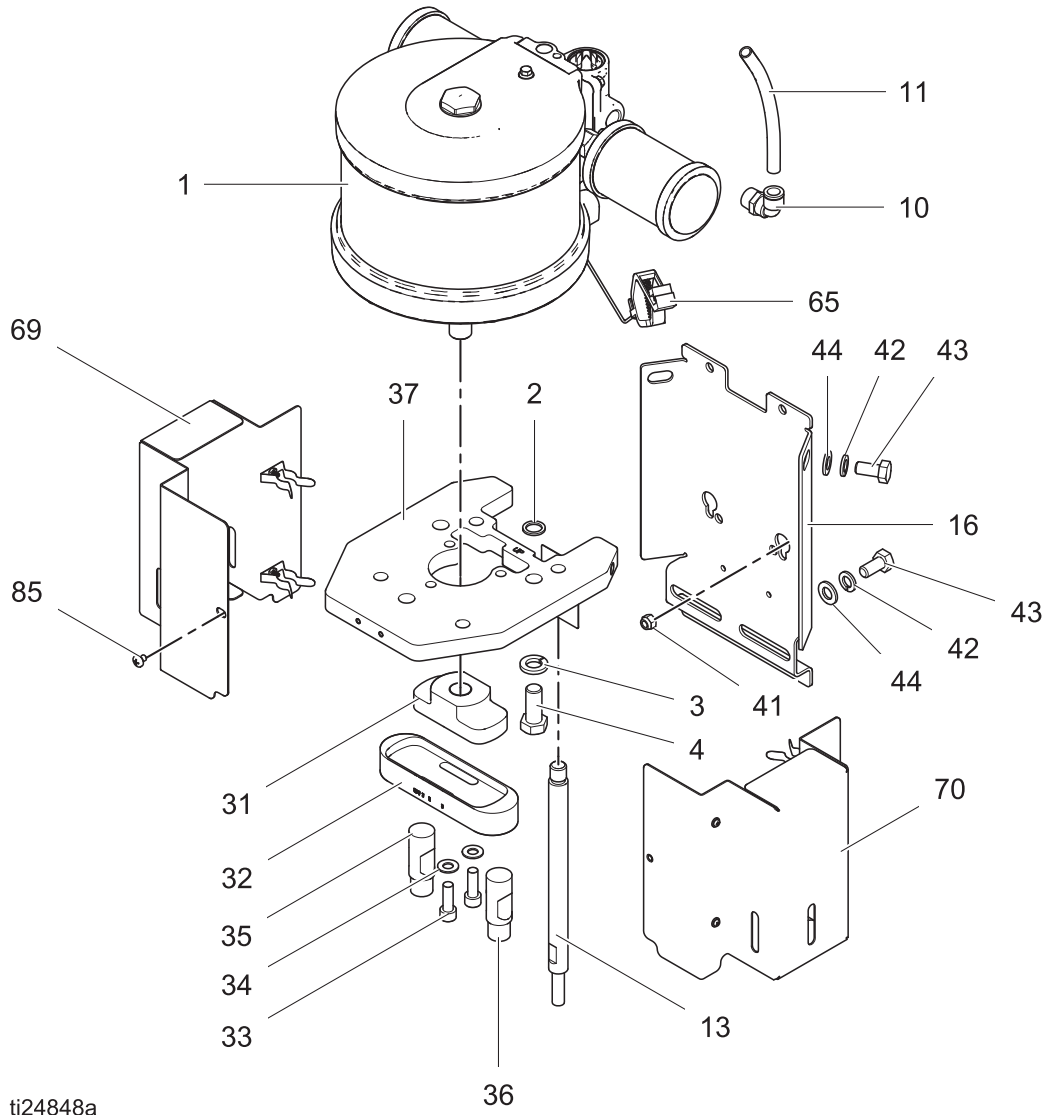

Parts

Motor Assembly

Parts

Motor Assembly Parts List

Ref	Part	Description	Qty
1	M02LN0 M18LN0 M07LN0	MOTOR Low Pressure (Air Spray) High Pressure (Air Assisted and Airless, except Polyester Model 24W609) Polyester Model 24W609 (Air- less)	1
2	127865 186652	WASHER Air Spray Air Assisted and Airless	3
3	100133 100128	LOCK WASHER Air Spray Air Assisted and Airless	3
4	C20021 123208	SCREW Air Spray Air Assisted and Airless	3
10	121141 15V204	FITTING Air Spray Air Assisted and Airless	1
13	17D759	ROD, tie	4
16	17D751	BRACKET, mounting	1
31	17B290 17D752	CONNECTOR Air Spray Air Assisted and Airless	1
32	17D753	YOKE	1

Ref	Part	Description	Qty
33	127864	SCREW, cap, socket hd	2
34	100731	WASHER	2
35	16Y850	ROD, piston, A Side	1
36	17A253 16Y850	ROD, piston, B Side Packages with LW025A (25cc) lower Packages with any other lower	1
37	17D754	BASE, motor	
41	104541	LOCK NUT Air Spray Air Assisted and Airless	4 2
42	107541	WASHER, lock, spring	4
43	17B268	SCREW, hex hd, M12 x 25 LG	4
44	111449	WASHER, plain	4
49	15F744	LABEL, pinch hazard (not shown)	1
65	238909	WIRE, grounding assembly	1
69	17D756	GUARD, pinch, left	1
70	17D757	GUARD, pinch, right	1
85	551295	SCREW, mach, pan, hd	1
99	334665	Quick Start Guide (not used with polyester model 24W609)	1