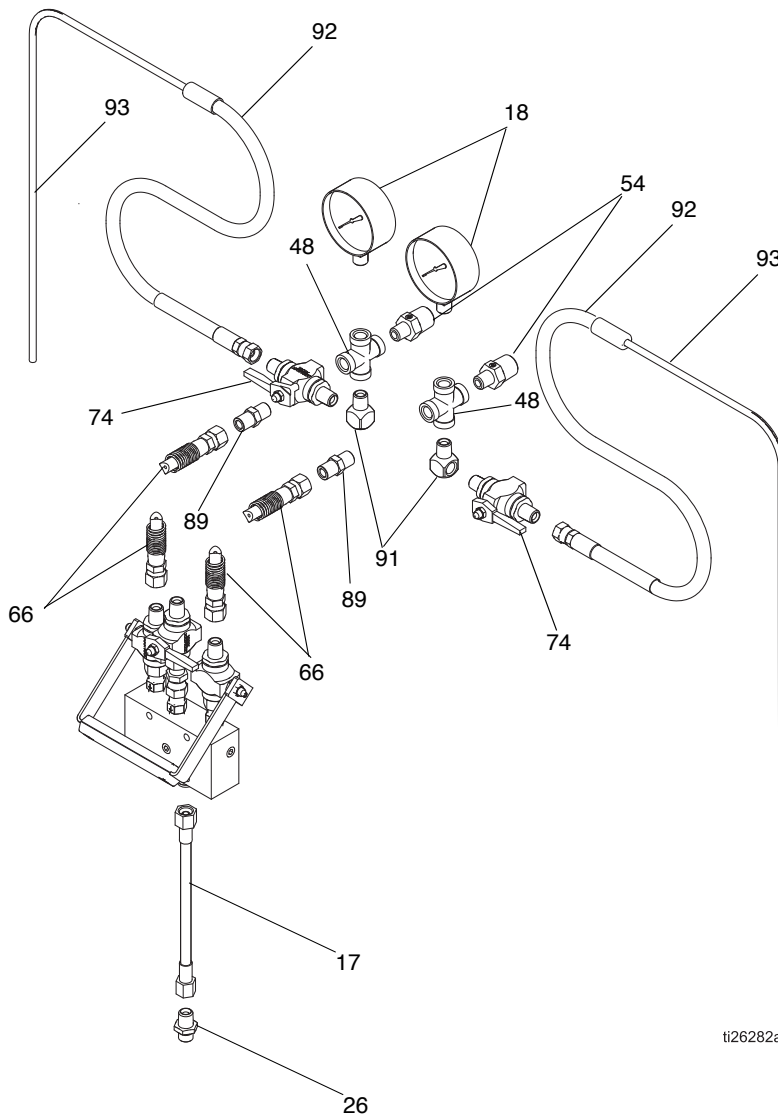

Parts

Fluid Outlet Assembly (for Polyester Model 24W609)

ti26282a

17	24W861	MANIFOLD, remote mix; see manual 334625	1	89	166421	NIPPLE, 5/8 hex x 1/1/2	2
18	C06323	GAUGE	2	91	166866	ELBOW, street	2
26	24N291'	STATIC MIXER HOSE	1	92	17D276	HOSE, return, sst	2
48	110191	CROSS, pipe	2	93	256377	HOSE, suction, assembly	2
54	16C633	NIPPLE, 1/2 x 1/4	2	96	166846	ADAPTER, 1/4 npt x 1/4 npsm	2
74	248271	VALVE, ball	2