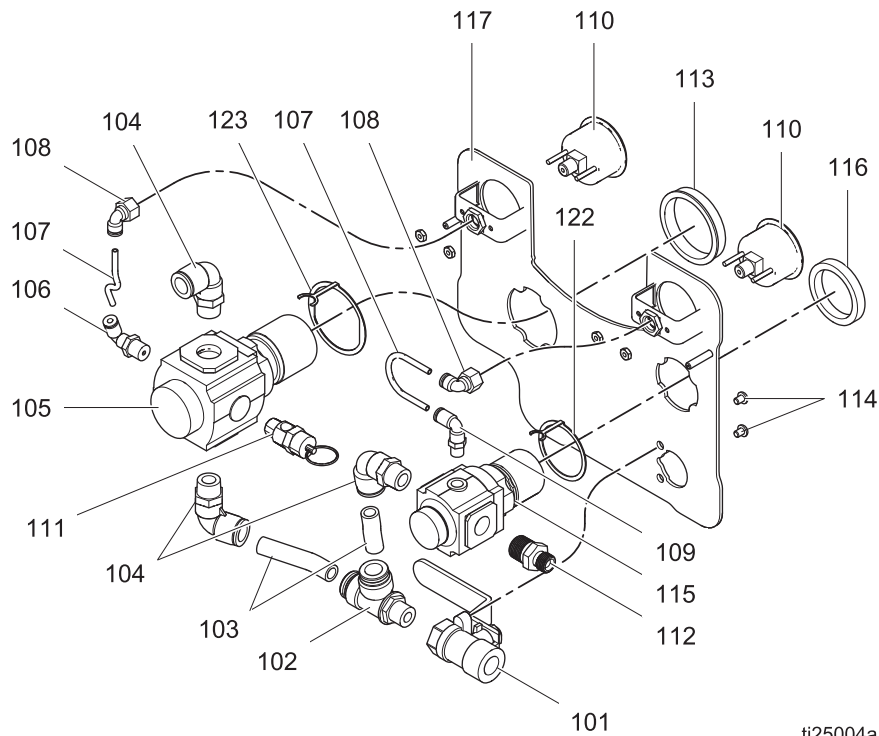

Graco M2K Plural Sprayer

Parts

**Parts**

**Cart Mount**

i124843a

**Wall Mounting Bracket**

i124924a

Ref. Part	Description	Qty.
7	See <b>Air Control Assembly</b> , page 39	
9	105332 NUT, lock	2
40	113358 SCREW, cap, hex hd	4
59	277794 INSERT, control panel	1
76◆	----- CART, frame, small	1
77◆	----- HANDLE, cart, small P3	1
78◆	----- SLEEVE, cart handle, SP3	2
79◆	116630 SCREW, carriage	2
80◆	115480 KNOB, T-handle	2
81◆	119451 WHEEL, semi-pneumatic	2
82◆	119452 CAP, hub	2
83◆	15C871 CAP, leg	2
84	108788 WASHER, flat	4

◆ *Parts included in Cart Mount Kit 289694 (purchase separately).*

Ref. Part	Description	Qty.
7	See <b>Air Control Assembly</b> , page 39	
9	105332 NUT, lock	2
40	113358 SCREW, cap, hex hd	4
59	277794 INSERT, control panel	1
76	17C945 BAR, control mounting	1
77	127965 SCREW, cap, hex hd	4
78	110170 WASHER	12
79	15T795 PLATE, wall mount, small	1
80	105332 NUT, lock	4
84	108788 WASHER, flat	4

### 24W969 - Air Assisted Air Spray

Models 24V880, 24V881, 24V882, 24V883, 24V884, 24V885, 24V886, 24V887, 24V888, 24V889, 24V890, 24V891, 24W609

ti25004a

Ref. Part	Description	Qty.	Ref. Part	Description	Qty.
101	114362 VALVE, ball	1	111	113498 VALVE, safety	1
102	15T643 SWIVEL, tee, 3/8 npt(m) x 1/2T	1	112	164672 ADAPTER	1
103◆	TUBE, nylon 1/2 OD, cut to fit	1	113	15T538 PANEL, nut (plastic) (R73)	1
104	121212 ELBOW, swivel, 1/2T x 3/8 npt(m)	3	114	114381 SCREW, cap, button HD	2
105	15T536 REGULATOR, air, pump, 3/8 npt(m)	1	115	15T539 REGULATOR, air, gun, 3/8 npt	1
106	15T937 FITTING, elbow, swivel, 1/4npt(m) x 5/32 npt(m)	1	116	116514 NUT, regulator mnt	1
107◆	TUBE, nylon, rd, black	1	117	15T555 PANEL, mounting, w/gun, 4.5/6/7.5	1
108	15T498 FITTING, 90, swivel, 5/32T x 1/8 FNPT	2	122	16P423 CLIP, ground, regulator	1
109	15T866 FITTING, elbow, swivel, 1/8 npt x 5/32T	1	123	16P424 CLIP, ground, regulator	1
110	15T500 GAUGE, pressure	2			