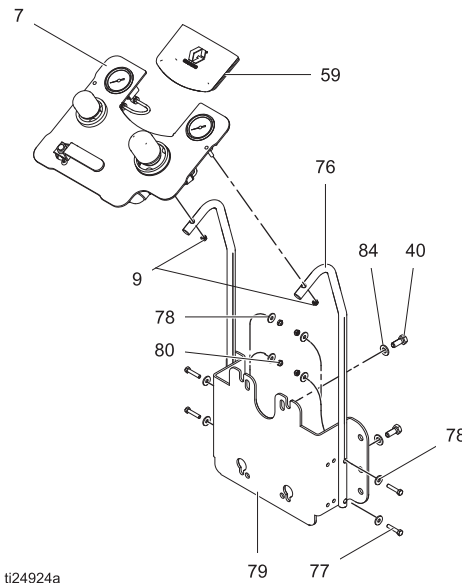

Graco M2K Plural Sprayer

Parts

**Parts**

**Cart Mount**

i124843a

**Wall Mounting Bracket**

i124924a

Ref. Part	Description	Qty.
7	See <b>Air Control Assembly</b> , page 39	
9	105332 NUT, lock	2
40	113358 SCREW, cap, hex hd	4
59	277794 INSERT, control panel	1
76◆	----- CART, frame, small	1
77◆	----- HANDLE, cart, small P3	1
78◆	----- SLEEVE, cart handle, SP3	2
79◆	116630 SCREW, carriage	2
80◆	115480 KNOB, T-handle	2
81◆	119451 WHEEL, semi-pneumatic	2
82◆	119452 CAP, hub	2
83◆	15C871 CAP, leg	2
84	108788 WASHER, flat	4

◆ *Parts included in Cart Mount Kit 289694 (purchase separately).*

Ref. Part	Description	Qty.
7	See <b>Air Control Assembly</b> , page 39	
9	105332 NUT, lock	2
40	113358 SCREW, cap, hex hd	4
59	277794 INSERT, control panel	1
76	17C945 BAR, control mounting	1
77	127965 SCREW, cap, hex hd	4
78	110170 WASHER	12
79	15T795 PLATE, wall mount, small	1
80	105332 NUT, lock	4
84	108788 WASHER, flat	4

### 24W969 - Air Assisted Air Spray

Models 24V880, 24V881, 24V882, 24V883, 24V884, 24V885, 24V886, 24V887, 24V888, 24V889, 24V890, 24V891, 24W609

ti25004a

Ref. Part	Description	Qty.	Ref. Part	Description	Qty.
101	114362 VALVE, ball	1	111	113498 VALVE, safety	1
102	15T643 SWIVEL, tee, 3/8 npt(m) x 1/2T	1	112	164672 ADAPTER	1
103◆	TUBE, nylon 1/2 OD, cut to fit	1	113	15T538 PANEL, nut (plastic) (R73)	1
104	121212 ELBOW, swivel, 1/2T x 3/8 npt(m)	3	114	114381 SCREW, cap, button HD	2
105	15T536 REGULATOR, air, pump, 3/8 npt(m)	1	115	15T539 REGULATOR, air, gun, 3/8 npt	1
106	15T937 FITTING, elbow, swivel, 1/4npt(m) x 5/32 npt(m)	1	116	116514 NUT, regulator mnt	1
107◆	TUBE, nylon, rd, black	1	117	15T555 PANEL, mounting, w/gun, 4.5/6/7.5	1
108	15T498 FITTING, 90, swivel, 5/32T x 1/8 FNPT	2	122	16P423 CLIP, ground, regulator	1
109	15T866 FITTING, elbow, swivel, 1/8 npt x 5/32T	1	123	16P424 CLIP, ground, regulator	1
110	15T500 GAUGE, pressure	2			