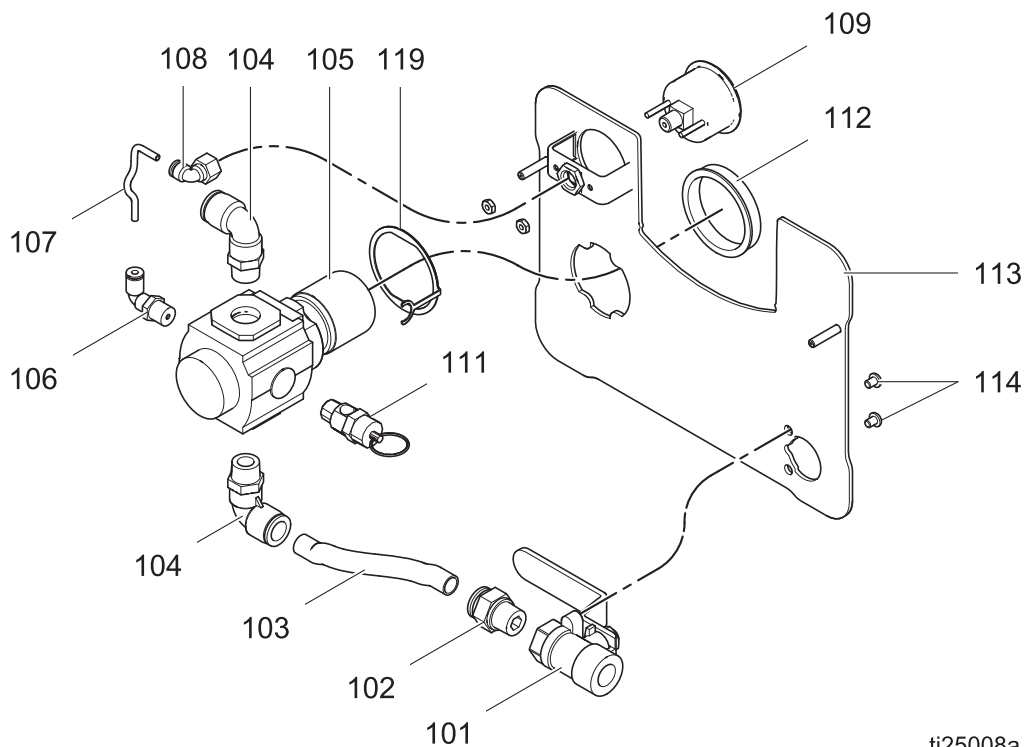

ti25007a

Ref.	Part	Description	Qty.	Ref.	Part	Description	Qty.
101	114362	VALVE, ball	1	110	15T500	GAUGE, pressure	2
102	15T638	SWIVEL, tee, 3/8 npt(m) x 3/8T	1	111	121150	FITTING, elbow, 1/4 npt(f)x1/8 npt(m)	1
103	◆ -----	TUBING, nylon round (Air Spray)	1	112	113498	VALVE, safety, 110 psi	1
104	121141	ELBOW, swivel, 3/8T x 1/4 npt(m)	3	113	162453	FITTING, 1/4 mpsm	1
105	15T499	REGULATOR, air, pump, 1/4 npt(m)	2	114	15T556	PANEL, mounting, w/gun, datatrack (Air Spray)	1
106	15T866	FITTING, elbow, swivel, 1/8npt(m) x 5/32 npt(m)	2	115	114381	SCREW, cap, button HD	2
107	◆ -----	TUBE, nylon, rd, black	1	120	16P421	CLIP, ground, regulator	2
108	15T498	FITTING, 90, swivel, 5/32T x 1/8 FNPT	2				
109	115244	NUT, regulator	2	◆	Parts included in Tubing Repair Kit 24D496 (purchase separately).		

Parts

**24W971 - Airless Sprayer**

Models 24V892, 24V893, 24V894, 24V895, 24V896, 24V897, 24V898, 24V899, 24V901, 24V902, 24V903, 24V904

ti25008a

Ref. Part	Description	Qty.	Ref. Part	Description	Qty.
101	114362 VALVE, ball	1	114	114381 SCREW, cap, button HD	2
102	121210 FITTING, straight, 1/2T x 3/8 npt(m)	1	116	116514 NUT, regulator mnt (Air Assisted)	1
103◆	TUBE, nylon 1/2 OD, cut to fit	1	119	16P424 CLIP, ground, regulator	1
104	121212 ELBOW, swivel, 1/2T x 3/8 npt(m)	3	◆	<i>Parts included in Tubing Repair Kit 24D496 (purchase separately).</i>	
105	15T536 REGULATOR, air, pump, 3/8 npt(m)	1			
106	15T937 FITTING, elbow, swivel, 1/4npt(m) x 5/32 npt(m)	1			
107◆	TUBE, nylon, rd, black	1			
108	15T498 FITTING, 90, swivel, 5/32T x 1/8 FNPT	2			
109	15T500 GAUGE, pressure	2			
111	113498 VALVE, safety	1			
112	15T538 PANEL, nut (plastic) (R73)	1			
113	15T557 PANEL, control, no gun, 4.5/6/7.5	1			