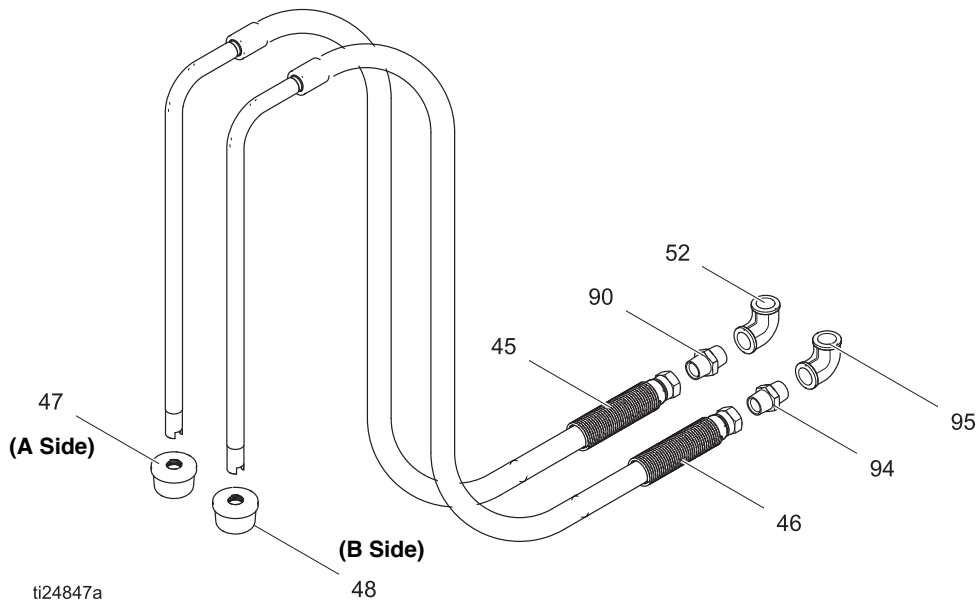

Parts

Fluid Inlet Assembly

Ref	Part	Description	Qty
45		SUCTION HOSE (A Side)	1
	255872	Used on 1:1 (except 24W609), 2:1, 3:1, 4:1 ratio pumps	
	256377	Used on 1:1 ratio polyester model 24W609	
	24A232	Used on 5:1 and 6:1 ratio pumps	
46		SUCTION HOSE (B Side)	1
	255872	Used on 1:1 (except 24W609) and 2:1 ratio pumps	
	256377	Used on 1:1 ratio polyester model 24W609	
	25640	Used on 3:1, 4:1, 5:1, 6:1 ratio pumps	
47		STRAINER (A Side)	1
	187146	Used on 1:1 (except 24W609), 2:1, 3:1, 4:1 ratio pumps	
	256426	Used on 1:1 ratio polyester model 24W609	
	187190	Used on 5:1 and 6:1 ratio pumps	
48		STRAINER (B Side)	1
	187146	Used on 1:1 (except 24W609) and 2:1 ratio pumps	
	256426	Used on 3:1, 4:1, 5:1, 6:1 ratio pumps and 1:1 ratio polyester model 24W609	

Ref	Part	Description	Qty
52		90° ELBOW (A Side)	1
	102325	Used on 1:1 (except 24W609), 2:1, 3:1, 4:1 ratio pumps	
	500947	Used on 1:1 ratio polyester model 24W609	
	500251	Used on 5:1 and 6:1 ratio pumps	
90		NIPPLE (A Side)	1
	190724	3/4 npt, used on 1:1 (except 24W609), 2:1, 3:1, 4:1 ratio pumps	
	114373	Used on 1:1 ratio polyester model 24W609	
	17D153	1 in. npt, used on 5:1 and 6:1 ratio pumps	
94		NIPPLE (B Side)	1
	190724	Used on 1:1 (except 24W609) and 2:1 ratio pumps	
	114373	Used on 3:1, 4:1, 5:1, 6:1 ratio pumps and 1:1 ratio polyester model 24W609	
95		90° ELBOW (B Side)	1
	102325	Used on 1:1 (except 24W609) and 2:1 ratio pumps	
	500947	Used on 3:1, 4:1, 5:1, 6:1 ratio pumps and 1:1 ratio polyester model 24W609