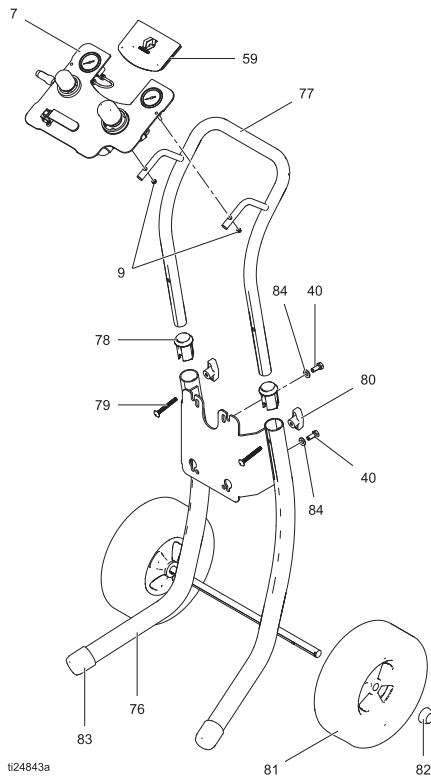

Graco M2K Plural Sprayer

Parts

**Parts**

**Cart Mount**

i124843a

**Wall Mounting Bracket**

i124924a

Ref. Part	Description	Qty.
7	See <b>Air Control Assembly</b> , page 39	
9	105332 NUT, lock	2
40	113358 SCREW, cap, hex hd	4
59	277794 INSERT, control panel	1
76◆	----- CART, frame, small	1
77◆	----- HANDLE, cart, small P3	1
78◆	----- SLEEVE, cart handle, SP3	2
79◆	116630 SCREW, carriage	2
80◆	115480 KNOB, T-handle	2
81◆	119451 WHEEL, semi-pneumatic	2
82◆	119452 CAP, hub	2
83◆	15C871 CAP, leg	2
84	108788 WASHER, flat	4

◆ *Parts included in Cart Mount Kit 289694 (purchase separately).*

Ref. Part	Description	Qty.
7	See <b>Air Control Assembly</b> , page 39	
9	105332 NUT, lock	2
40	113358 SCREW, cap, hex hd	4
59	277794 INSERT, control panel	1
76	17C945 BAR, control mounting	1
77	127965 SCREW, cap, hex hd	4
78	110170 WASHER	12
79	15T795 PLATE, wall mount, small	1
80	105332 NUT, lock	4
84	108788 WASHER, flat	4

ti25007a

Ref.	Part	Description	Qty.	Ref.	Part	Description	Qty.
101	114362	VALVE, ball	1	110	15T500	GAUGE, pressure	2
102	15T638	SWIVEL, tee, 3/8 npt(m) x 3/8T	1	111	121150	FITTING, elbow, 1/4 npt(f)x1/8 npt(m)	1
103	◆ -----	TUBING, nylon round (Air Spray)	1	112	113498	VALVE, safety, 110 psi	1
104	121141	ELBOW, swivel, 3/8T x 1/4 npt(m)	3	113	162453	FITTING, 1/4 mpsm	1
105	15T499	REGULATOR, air, pump, 1/4 npt(m)	2	114	15T556	PANEL, mounting, w/gun, datatrack (Air Spray)	1
106	15T866	FITTING, elbow, swivel, 1/8npt(m) x 5/32 npt(m)	2	115	114381	SCREW, cap, button HD	2
107	◆ -----	TUBE, nylon, rd, black	1	120	16P421	CLIP, ground, regulator	2
108	15T498	FITTING, 90, swivel, 5/32T x 1/8 FNPT	2				
109	115244	NUT, regulator	2	◆	Parts included in Tubing Repair Kit 24D496 (purchase separately).		