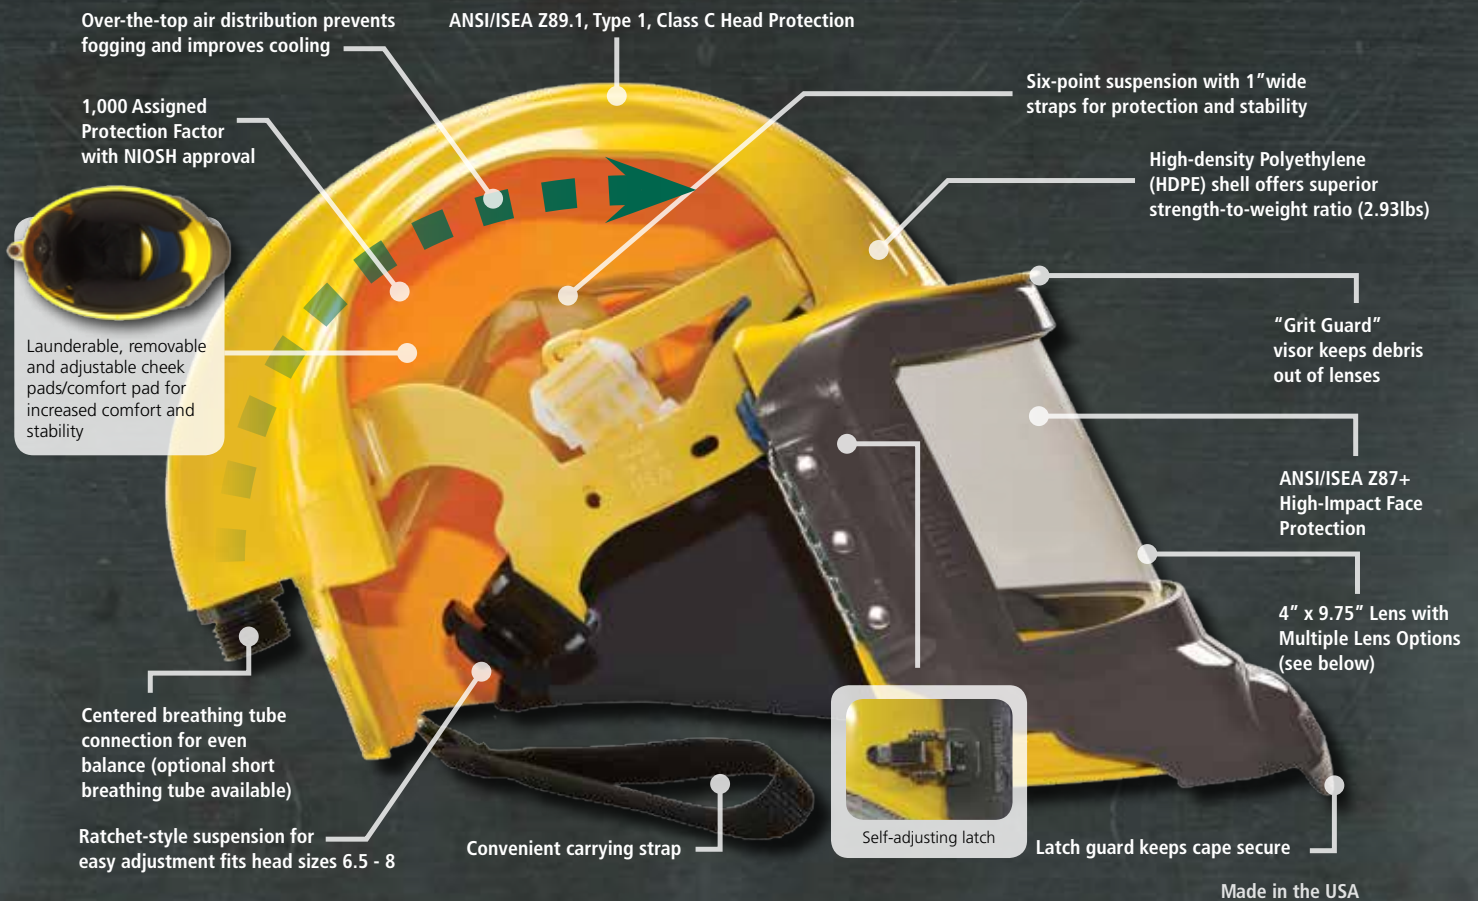

GVX Abrasive Blasting Respirator

GVX Highlights

Protection, comfort, and style define the Bullard GVX Respirator. Blasters experience the ultimate protection knowing their head, face, and respiratory system are protected while wearing the GVX. Looking and feeling good is a must for every blaster and that's why we offer the GVX in four distinctive colors: Vintage Yellow, Modern Navy, Imperial Red, and Bullard Green.

Cape Choices for the Way you Work

Full-bib capes attach within seconds to the GVX Helmet. Choose from cape or parka styles in 840 Denier Coated Nylon materials in 28" or 38" lengths. Capes are available in Grey only.

Lens Options

Inner Lens:
Tritan™, .040" Thick
Outer Lens:
PETG6 - Clear .040" or .015" Thick
PETG6 - Smoke .030" Thick
Acetate - Green .040" Thick
Tearaways:
Mylar - Clear Perforated
Mylar - with Adhesive Backing

* Impact and chemical resistant faceshield