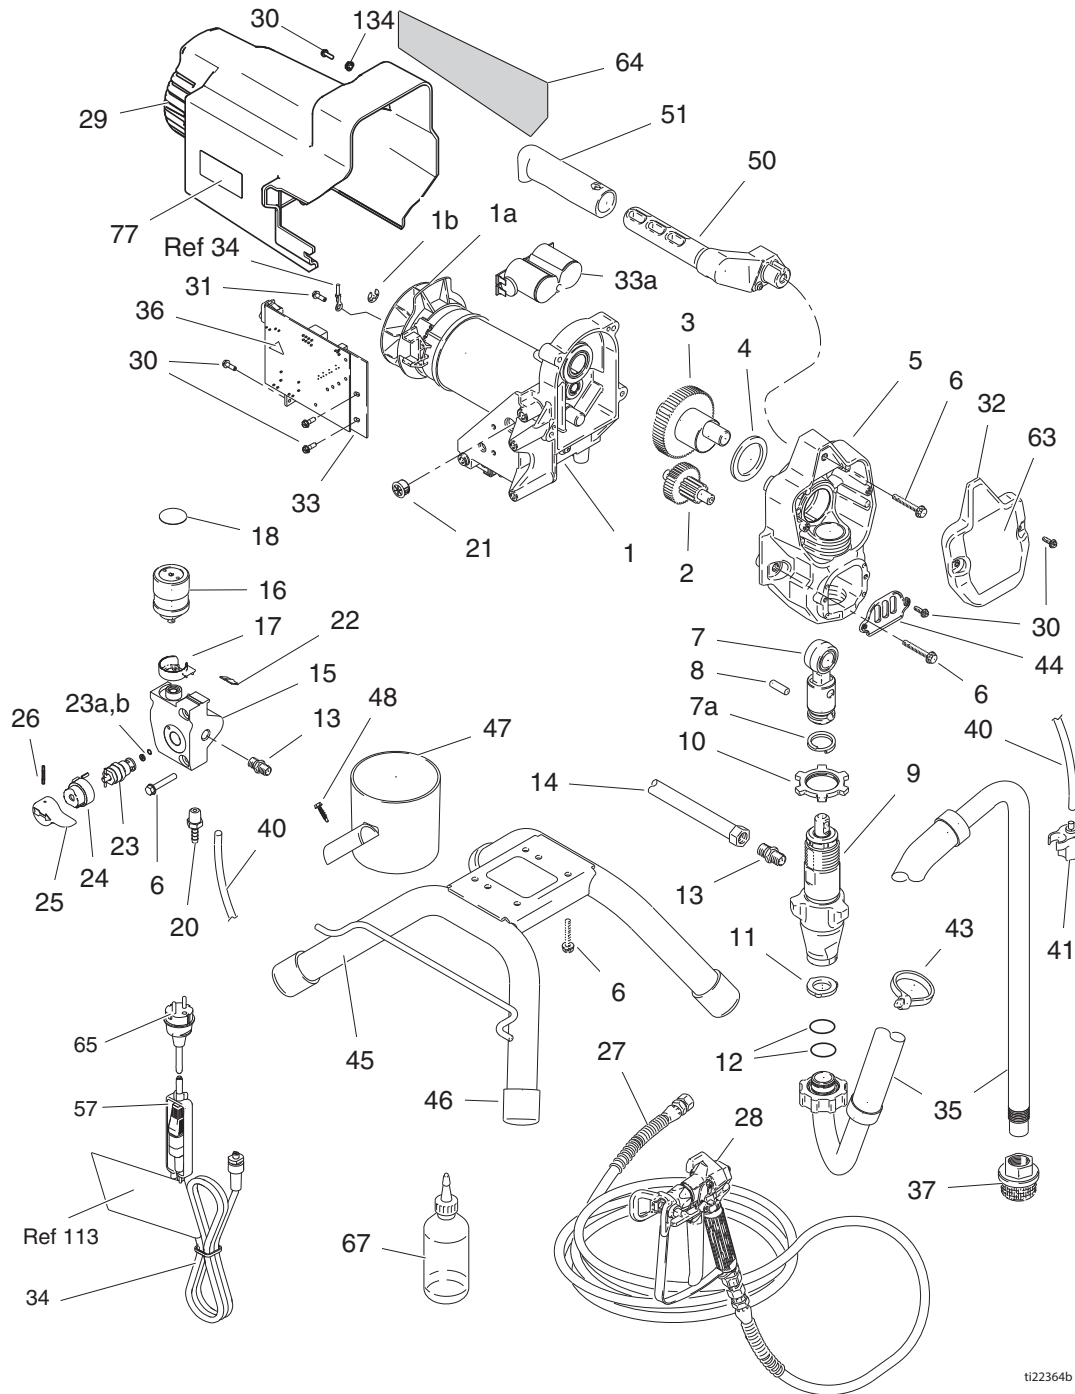

Graco 190PC

Parts

Parts

ti22364b

Parts

Parts List

Ref.	Part	Description	Qty.	Ref.	Part	Description	Qty.
1		MOTOR, electric (includes 1a, 1b)		34		CORD, power	1
	249040	120V Model, 17A322, 17C121	1	253369		Model 17A323, 17C122	
	249041	230V Model 17A323, 17A324, 17C117, 17C120, 17C122, 17C123		15J743		Model 17A322, 17C121	
1a	249043	FAN, motor (includes 1b)	1	253373		Model 17A324, 17C117, 17C120, 17C123	
1b	119653	RING, retaining	1	35	246386	HOSE, suction set (includes 10, 11, 12, 37)	1
2	249194	GEAR, reducer	1	36▲	189930	LABEL, caution	1
3	287054	GEAR, crankshaft (includes 4)	1	37	246385	STRAINER, 7/8-14 unf	1
4	180131	BEARING, thrust	1	40	249051	KIT, tube, drain (includes 20, 41, 43)	1
5	257465	HOUSING, drive (includes 6, 30, 44)	1	41	244035	DEFLECTOR, barbed	1
6	117493	SCREW, mach, hex washer hd	11	43	114958	STRAP, tie	1
7	287053	ROD, connecting (includes 8)	1	44	15B589	COVER, pump rod	1
7a	196750	SPRING, retaining	1	45	15E823	FRAME, stand mount	1
8	196762	PIN, straight	1	46	15G857	CAP, leg	4
9	246428	PUMP, displacement (includes 13)	1	47	287903	CUP, suction/drain	1
10	195150	NUT, jam, pump	1	48	122667	SCREW, drill, hex washer head	1
11	115099	WASHER	1	50	287072	HANDLE (includes 6, 51)	1
12	117559	O-RING	2	51	116139	GRIP, handle	1
13	162453	FITTING, (1/4 npsm x 1/4 npt)	2	57	195551	RETAINER, plug, adapter (Model 17A324, 17C117, 17C120, 17C123)	1
14	287003	HOSE, cpld	1	63	17B217	LABEL, front	1
15	15E295	MANIFOLD, control, pressure	1	64	17B218	LABEL, side	1
16		CONTROL, pressure (includes 17, 18, 21, 22)		65	242001	CORD SET, adapter, CEE7/7 (Model 17A324, 17C117, 17C120, 17C123)	1
	249005	120V Model, 17A322, 17C121	1	66▲	222385	TAG, warning (not shown)	1
	248929	230V Model 17A323, 17A324, 17C117, 17C120, 17C122, 17C123	1	67	206994	FLUID, TSL, 8 oz	1
17	15E794	CAP, wire, control, pressure	1	77▲		LABEL, warning	1
18	15A464	LABEL, control	1		16G596	Model 17A323, 17C122	
20	M70809	FITTING, barbed	1		195793	Model 17A322, 17C121	
21	115756	BUSHING	1		195792	Model 17A324, 17C123	
22	119723	TAPE, foam	1		17C136	Model 17C117, 17C120	
23	235014	VALVE, drain (includes 23a, 23b, 26)	1	90	242005	CORD SET, adapter, Australia (Model 17A324, 17C123) not shown	1
23a	277364	GASKET, seat	1	94	15Y118	LABEL, made in USA	1
23b	15E022	SEAT, valve	1	113▲		LABEL, warning	1
24	224807	BASE, valve	1		15K359	Model 17A322, 17C121	
25	187625	HANDLE, valve, drain	1		15H087	Model 17A324, 17C123	
26	111600	PIN, grooved	1		17C135	Model 17C117, 17C120	
27	247339	HOSE, coupled, 1/4 in. x 25 ft	1	134	16Y318	WASHER, flat	2
28		GUN, SG3-E		135▲	17A134	TAG, warning (EMG, CHI, KOR) not shown	1
	243012	Models, 17A322, 17C117	1	136	287121	CORD SET, South America (Model 17C117, 17C120)	1
	249498	Model 17A323	1		249042	KIT, brush, motor, replacement	
	16X214	Model 17A324	1	‡		Fuse Replacement	
29	15E341	SHIELD, motor	1		119277	120V Model, 17A322, 17C121	
30	117501	SCREW, mach, slot hex wash hd	9		119688	230V Model 17A323, 17A324, 17C117, 17C120, 17C122, 17C123	
31	115498	SCREW, mach, slot hex wash hd	1				
32	15E630	COVER, front	1				
33‡		BOARD, control (includes 36)	1				
	249052	120V Model, 17A322, 17C121	1				
	16X295	230V Model 17A323, 17A324, 17C117, 17C120, 17C122, 17C123 (includes 33a)	1				
33a	24R905	CAPACITOR BOARD, 230V (Model 17A323, 17A324, 17C117, 17C120, 17C122, 17C123)	1				