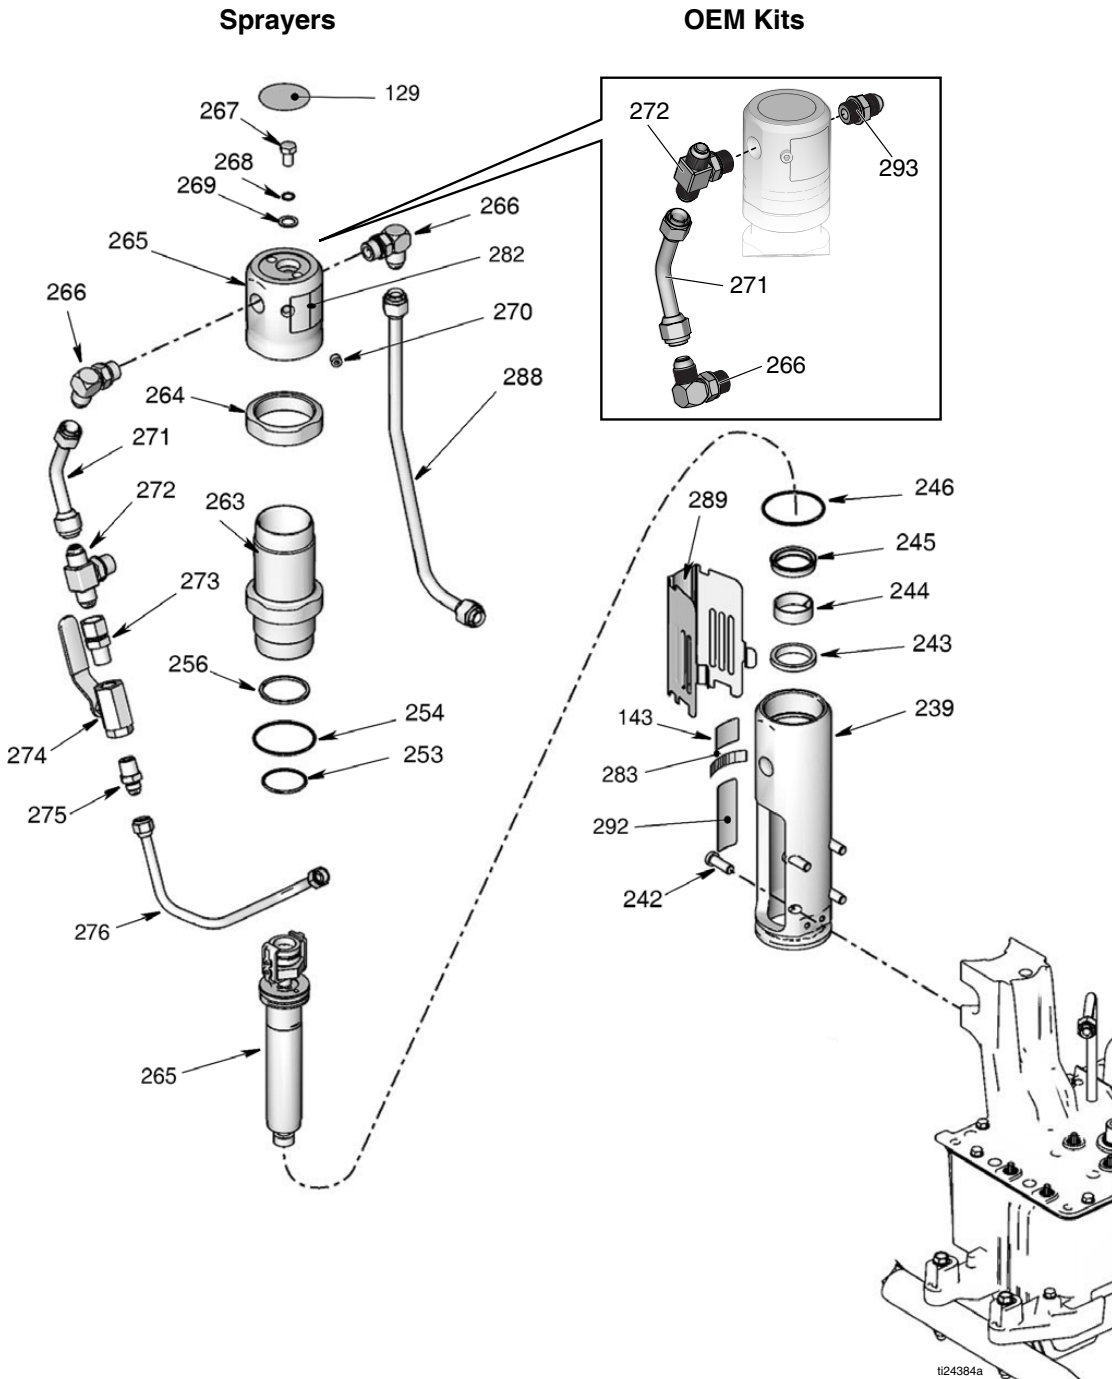

Parts List - Sprayers, OEM Kits

Parts List - Sprayers, OEM Kits

Ref.	Part	Description	Qty
63	243814	HOSE, coupled	1
86	193031	NUT, retaining, GH130	1
89	15D000	CLIP, drain line	1
92	15J141	PIN, pump, GH130	1
103	288732	KIT, drain hose	1
110	241920	DEFLECTOR, threaded	1
111	24B748	PUMP, kit, displacement, GH130	1
	288467	PUMP, kit, displacement, GH200	1
	288468	PUMP, kit, displacement, GH230 & 300	1
114	288251	HOSE, suction, 5 gallon, GH130	1
	288252	HOSE, suction, 5 gallon, GH200, 230 & 300	1
115	208259	Hose, suction, 30/55 gallon, GH130 (not shown)	1
	289669	HOSE, suction, 30/55 gallon, GH200/230/300 (not shown)	1
120	116551	RING, retaining, GH130	1
122	162485	ADAPTER, nipple, GH130	1
	196178	ADAPTER, nipple, GH130 OEM	1
124	114958	STRAP, tie	4
179	277377	COUPLER	2
186	107505	PACKING, o-ring	1
187	15J413	FITTING, pump, QD	1
188	120583	NUT, hand, GH200/230/300	1
	207123	UNION, swivel, 90° GH130 OEM	1
189	15J410	FITTING, QD	1
190	155699	FITTING, elbow, street, sprayer	1
	196179	FITTING, elbow, street, GH200/230/300 OEM	1
193	15H957	COVER, coupler	1
194	156698	PACKING, o-ring	1
195	119566	WASHER, garden hose	1
196*	288472	INLET FILTER, 10 mesh, standard	1
	289131	INLET FILTER, 16 mesh	1
197*	288480	NUT, strainer, inlet	1
198	117559	O-RING	2
247	288344	CLAMP, pump; GH 200, 230, 300	1
279	105510	WASHER, lock, spring (hi-collar), GH200, GH230, GH300	2
280	101550	SCREW, cap, sch	2
290	288741	KIT, repair, pin/spacer; GH 200, 230, 300	1
291	15J417	BOLT, adjustment; GH 200, 230, 300	1

* Included in Accessory Kit 288481 (10 mesh) or Accessory Kit 289132 (16 mesh)

Parts Drawing

Parts Drawing