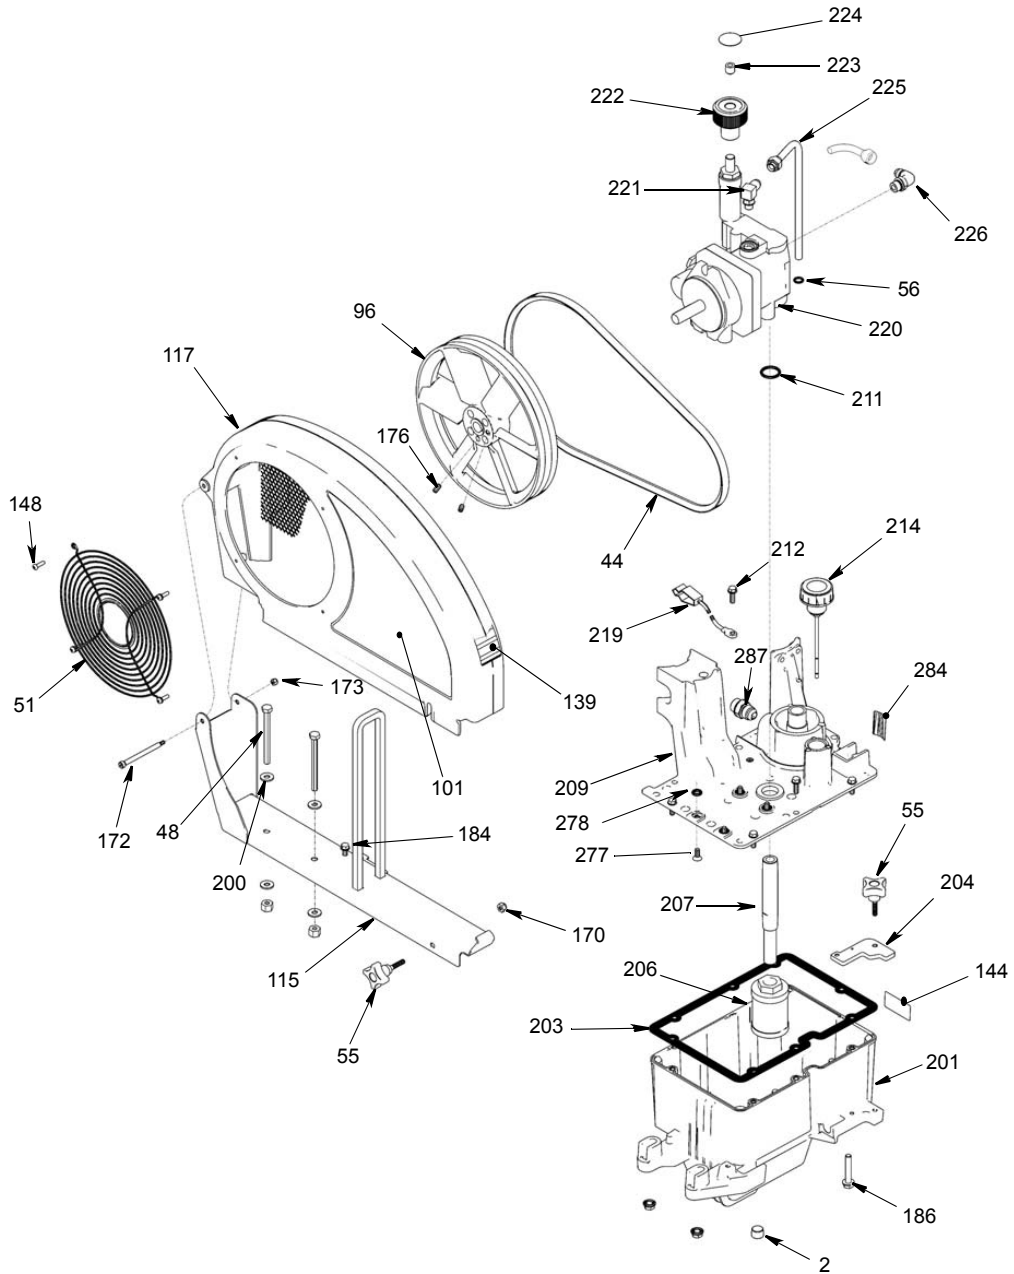

Parts Drawing - All Sprayers

Parts Drawing - All Sprayers

ti8823b

Parts List - All Sprayers

Parts List - All Sprayers

Ref.	Part	Description	Qty
			220
		288733 PUMP, hydraulic, GH130	1
		246178 PUMP, hydraulic, GH200	
		249003 PUMP, hydraulic, 230/300	
2	101754	PLUG	1
44	119433	BELT, GH130, 200, 230	1
	119432	BELT, GH300	1
48	803298	SCREW, hex head GH130 & 200	2
	867539	SCREW, hex head GH230 & 300	2
51	117284	GRILL, fan guard	1
55	15D862	NUT, hand	2
56	154594	O-RING	1
96	15E410	PULLEY, fan	1
99	15F157	BRACKET, mounting, engine, GH130, 200 & 230	1
	15E583	BRACKET, mounting, engine, GH300	1
101▲	15K431	LABEL, GH130	1
	15K433	LABEL, GH200	1
	15K435	LABEL, GH230	1
	15K437	LABEL, GH300	1
115	288261	RAIL, belt guard, assembly, GH130 & 200	1
	288393	RAIL, belt guard, assembly, GH230 & 300	1
117	288734	GUARD, belt assembly, painted, GH130 & 200	1
	248973	GUARD, belt, assembly, painted, GH230 & 300	1
139▲	198492	LABEL	1
144▲	15K440	LABEL	1
148	115477	SCREW, mach, torx pan hd	4
170	102040	NUT, lock, hex	1
172	119434	SCREW, shoulder, socket head	1
173	116969	NUT, lock	1
176	120087	SCREW, set, 1/4 X 1/2	2
184	260212	SCREW, hex washer hd, thd form	1
186	120655	SCREW, mach, hex washer head, GH130 & 200	2
	17D142	SCREW, mach, hex washer head, GH230 & 300	2
200	100527	WASHER	2
201	15J513	TANK, reservoir	1
202	101754	PLUG, pipe	1
203	120604	GASKET, reservoir	1
204	15E476	BRACKET, retainer, motor	1
206	116919	FILTER	1
207	15E587	TUBE, suction	1
208	154594	PACKING, o-ring	1
209	15J363	COVER, reservoir	1
211	156401	PACKING, o-ring	1
212	119426	SCREW	8
214	120726	CAP, breather, filler	1
219	237686	WIRE, ground with clamp	1

▲ Danger and Warning labels, are available at no cost.