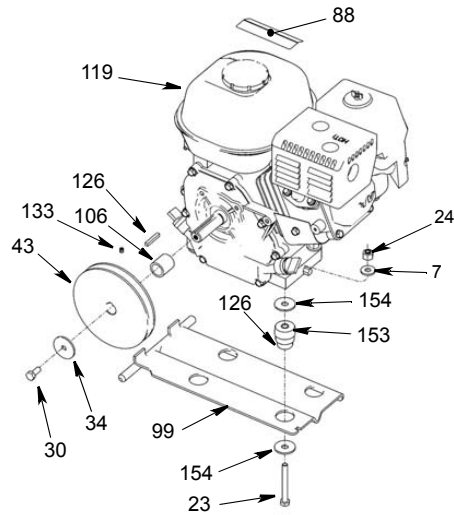

Parts Drawing - Engines

Parts Drawing - Engines

GH130, 200, 230