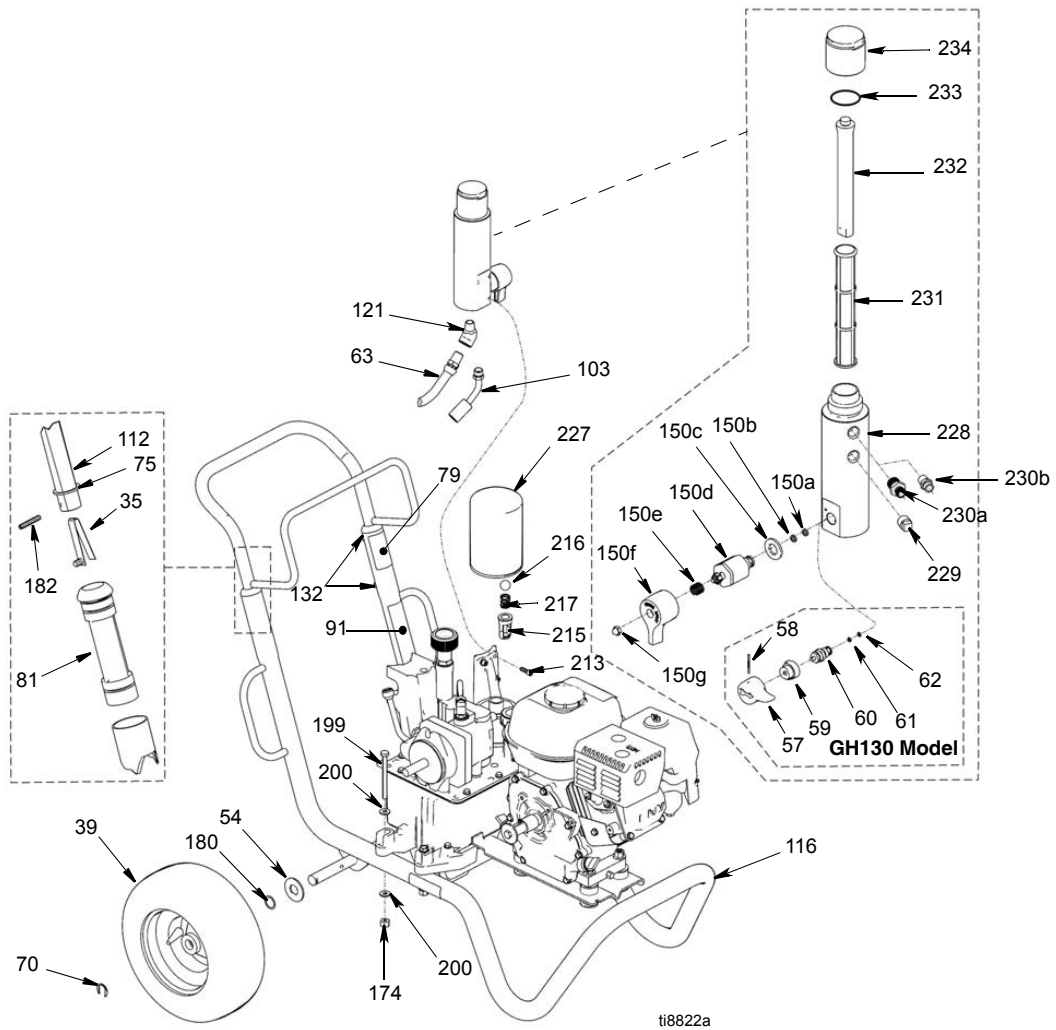

Parts

Parts

All Sprayers

Parts List - All Sprayers

Parts List - All Sprayers

Ref.	Part	Description	Qty	Ref.	Part	Description	Qty
35	112827	BUTTON, snap	2	230b‡	162485	ADAPTER (GH 230, 300) 3/8 npsm (m) hose connection	1
39	119420	WHEEL, pneumatic, GH130 & 200	2	231‡	244067	FILTER, fluid	1
	119408	WHEEL, pneumatic, GH230 & 300	2	232‡	15C766	TUBE, diffusion	1
54	156306	WASHER, flat, GH130 & 200	2	233‡	117285	PACKING, o-ring	1
	111841	WASHER, plain, 5/8, GH230 & 300	2	234‡	15C765	CAP, filter	1
57	15C780	HANDLE, GH130	1				
58	15C972	PIN, grooved, GH130	1				
59	224807	BASE, valve, GH130	1				
60	235014	VALVE, replacement, kit, GH130	1				
61◆	15E022	SEAT, valve, GH130	1				
62◆	277364	GASKET, seat, valve, GH130	1				
63	243814	HOSE	1				
70	120211	CLIP, retaining, GH130 & 200	2				
	15B563	CLIP, retaining, GH230 & 300	2				
75	15J645	WASHER, GH130 & 200	2				
	183350	WASHER, GH230, & 300	2				
79▲	189246	LABEL	1				
81	192027	SLEEVE, cart	2				
91▲	194317	LABEL	1				
103	288732	HOSE, drain	1				
112	24M397	HANDLE, cart	1				
116	288169	FRAME, cart, GH130 & 200	1				
	248815	CART, frame, GH230 & 300	1				
121	116756	ELBOW	1				
132	109032	SCREW, mach, pnh	4				
150‡	245103	VALVE, drain, GH200, 230, 300	1				
150a★	193710	SEAL, valve	1				
150b★	193709	SEAT, valve	1				
150c★	114797	GASKET	1				
150d★		VALVE, assembly	1				
150e★	114708	SPRING, compression	1				
150f★	15G563	HANDLE, valve	1				
150g★	116424	NUT, cap, hex hd	1				
174	110838	NUT, hex	2				
180	116038	WASHER, wave spring, GH130 & 200	2				
182	101354	PIN, spring, straight, GH130 & 200	2				
	108068	PIN, spring, straight, GH230 & 300	2				
199	803298	SCREW, hex head, GH130 & 200	2				
	867539	SCREW, hex head, GH230 & 300	2				
200	100527	WASHER	4				
213	119426	SCREW	3				
215	198841	RETAINER	1				
216	100084	BALL, metallic	1				
217	116967	SPRING, compression	1				
227	246173	FILTER, oil, spin on	1				
228‡	15E599	HOUSING	1				
229‡	100040	PLUG, pipe	1				
230a	164672	ADAPTER (GH 130, 200) 1/4 npsm (m) hose connection	1				