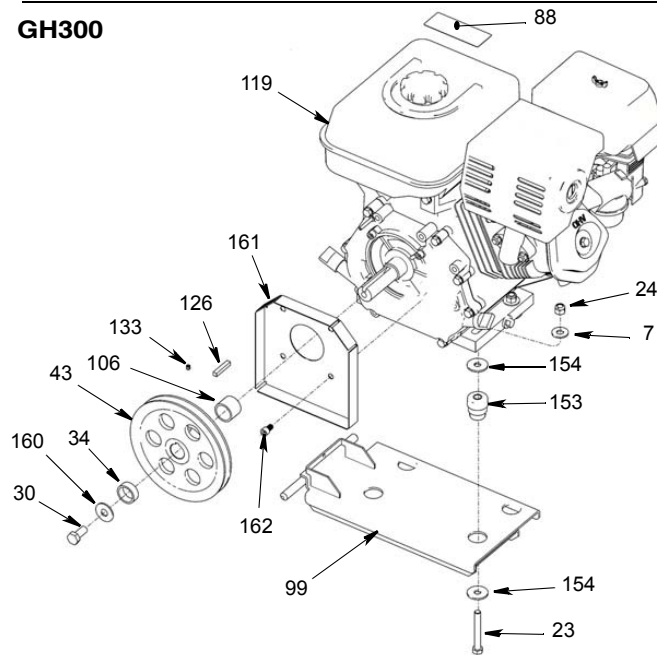

Parts Drawing - Engines

Parts Drawing - Engines

GH130, 200, 230

GH300

t8813a

Parts List - Engines

Parts List - Engines

Ref.	Part	Description	Qty
7	100023	WASHER, flat, GH130, 200 & 230	4
	100132	WASHER, flat, GH300	4
23	113664	SCREW, cap, hex hd, GH130, 200 & 230	4
	106212	SCHREW, cap, hex hd, GH300	4
24	110838	NUT, lock, GH130, 200 & 230	4
	101566	NUT, lock, GH300	4
30	108842	SCREW, cap, hex hd, GH130, 200 & 230	1
	116645	SCREW, cap, hex hd, GH300	1
34	112717	WASHER, GH130, 200 & 230	1
	119438	WASHER, GH300	1
43	116908	PULLEY, 5.50 in, GH130, 200 & 230	1
	119401	PULLEY, GH300	1
88▲	194126	LABEL	1
99	15F157	BRACKET, mounting, engine, GH130, 200 & 230	1
	15E583	BRACKET, mounting, engine, GH300	1
106	15B314	SLEEVE, motor shaft, GH130, 200 & 230	1
	15E586	SLEEVE, motor shaft, GH300	1
119*	120590	ENGINE, gasoline, 120 cc, Honda, GH130	1
	802264	ENGINE, gasoline, 160 cc, GH200	1
	116298	ENGINE, gasoline, 200 cc, Honda, GH230	1
	803900	ENGINE, gasoline, 270 cc, Honda, GH300	1
126	117632	KEY, square, 3/16 X 1.25, GH130, 200 & 230	1
	119484	KEY, parallel, square, GH300	1
133	100002	SCREW, set, sch	1
153	15E888	DAMPENER, motor mount, GH130, 200 & 230	4
	195515	DAMPENER, motor mount, GH300	4
154	108851	WASHER, plain	8
160	15E764	SPACER, GH300	1
161	15E973	SHIELD, GH300	1
162	C20010	SCREW, GH300	5