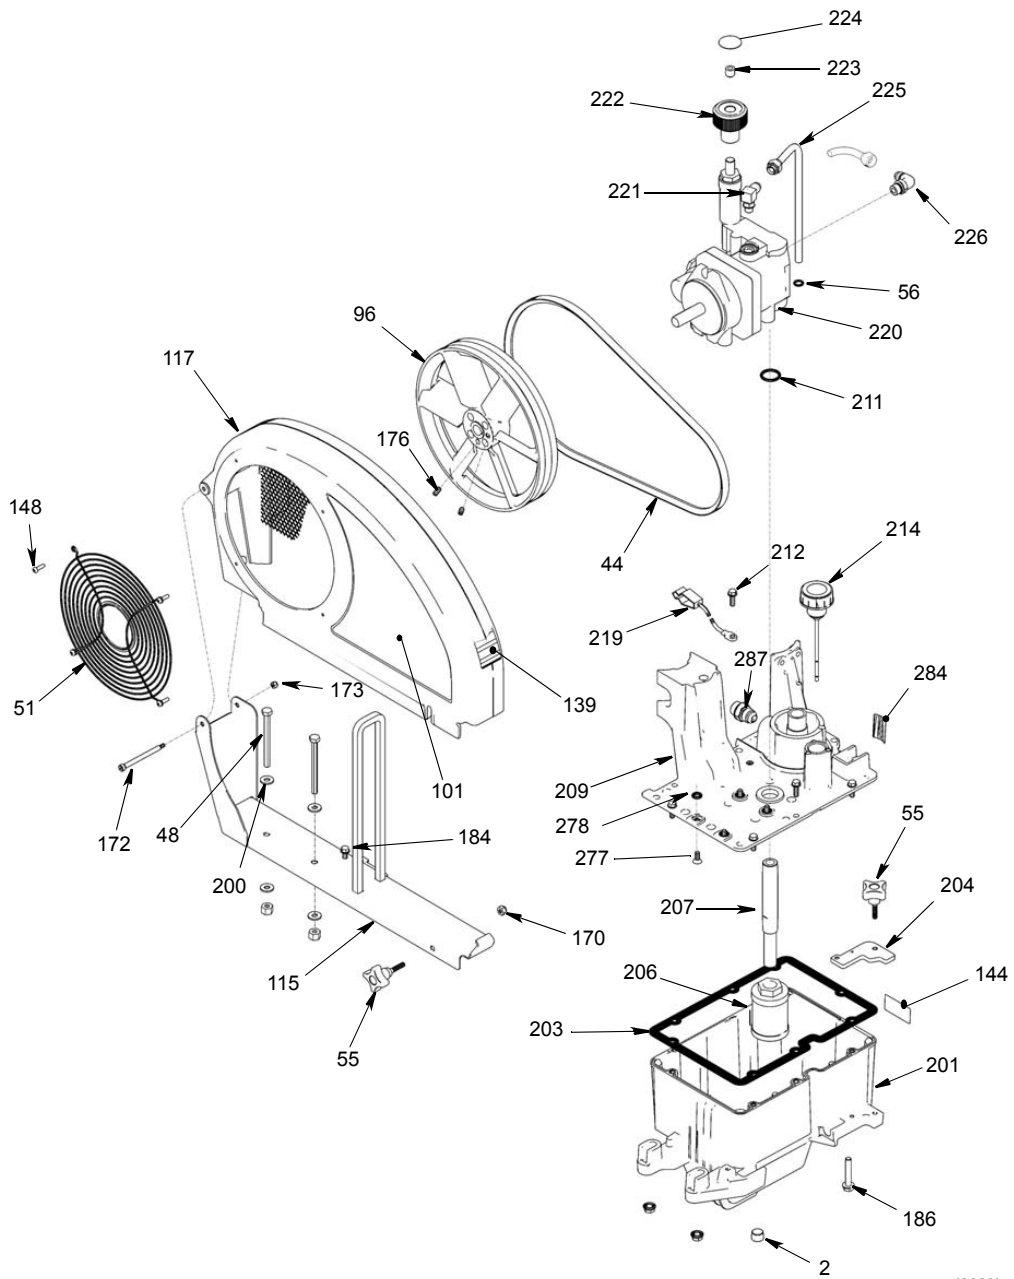

Parts Drawing - All Sprayers

Parts Drawing - All Sprayers

ti8823b

Parts List - All Sprayers

Parts List - All Sprayers

Ref.	Part	Description	Qty
			220
		288733 PUMP, hydraulic, GH130	1
		246178 PUMP, hydraulic, GH200	
		249003 PUMP, hydraulic, 230/300	
2	101754	PLUG	1
44	119433	BELT, GH130, 200, 230	1
	119432	BELT, GH300	1
48	803298	SCREW, hex head GH130 & 200	2
	867539	SCREW, hex head GH230 & 300	2
51	117284	GRILL, fan guard	1
55	15D862	NUT, hand	2
56	154594	O-RING	1
96	15E410	PULLEY, fan	1
99	15F157	BRACKET, mounting, engine, GH130, 200 & 230	1
	15E583	BRACKET, mounting, engine, GH300	1
101▲	15K431	LABEL, GH130	1
	15K433	LABEL, GH200	1
	15K435	LABEL, GH230	1
	15K437	LABEL, GH300	1
115	288261	RAIL, belt guard, assembly, GH130 & 200	1
	288393	RAIL, belt guard, assembly, GH230 & 300	1
117	288734	GUARD, belt assembly, painted, GH130 & 200	1
	248973	GUARD, belt, assembly, painted, GH230 & 300	1
139▲	198492	LABEL	1
144▲	15K440	LABEL	1
148	115477	SCREW, mach, torx pan hd	4
170	102040	NUT, lock, hex	1
172	119434	SCREW, shoulder, socket head	1
173	116969	NUT, lock	1
176	120087	SCREW, set, 1/4 X 1/2	2
184	260212	SCREW, hex washer hd, thd form	1
186	120655	SCREW, mach, hex washer head, GH130 & 200	2
	17D142	SCREW, mach, hex washer head, GH230 & 300	2
200	100527	WASHER	2
201	15J513	TANK, reservoir	1
202	101754	PLUG, pipe	1
203	120604	GASKET, reservoir	1
204	15E476	BRACKET, retainer, motor	1
206	116919	FILTER	1
207	15E587	TUBE, suction	1
208	154594	PACKING, o-ring	1
209	15J363	COVER, reservoir	1
211	156401	PACKING, o-ring	1
212	119426	SCREW	8
214	120726	CAP, breather, filler	1
219	237686	WIRE, ground with clamp	1

▲ Danger and Warning labels, are available at no cost.