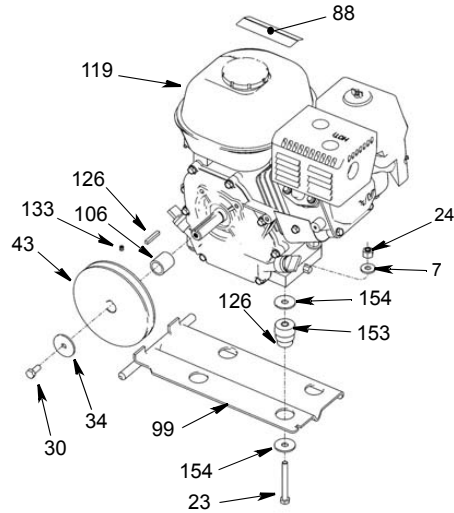

Parts Drawing - Engines

Parts Drawing - Engines

GH130, 200, 230