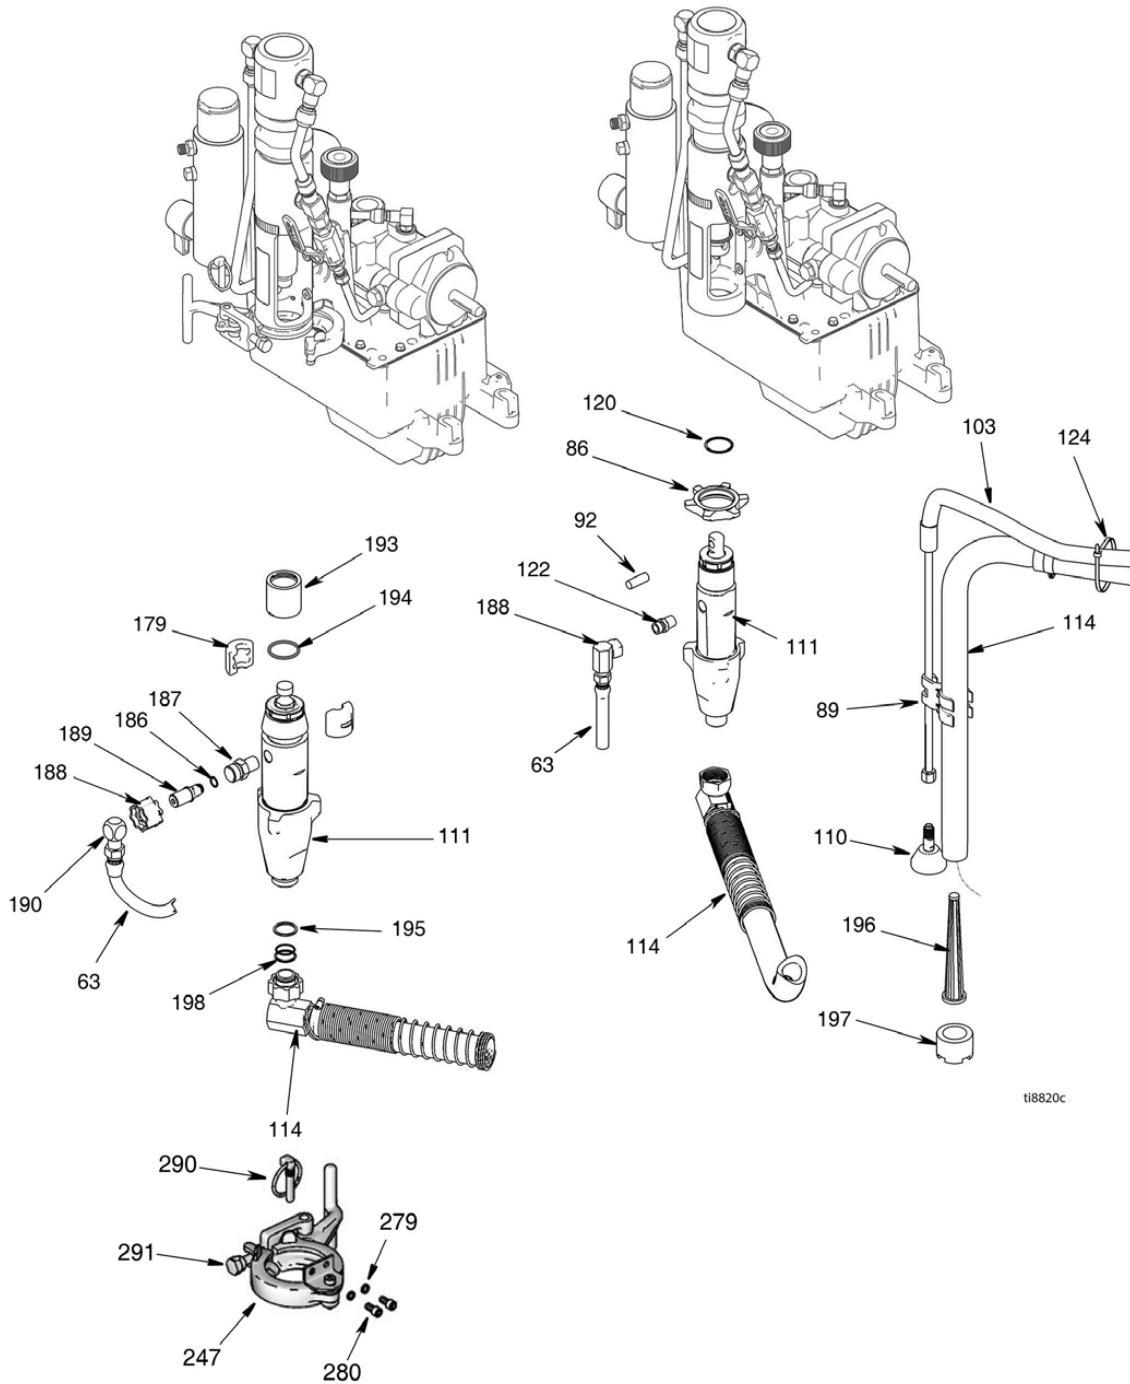

Parts Drawing - Sprayers, OEM Kits

Parts Drawing - Sprayers, OEM Kits

GH200/230/300

GH130

ti8820c

Parts List - Sprayers, OEM Kits

Parts List - Sprayers, OEM Kits

Ref.	Part	Description	Qty
63	243814	HOSE, coupled	1
86	193031	NUT, retaining, GH130	1
89	15D000	CLIP, drain line	1
92	15J141	PIN, pump, GH130	1
103	288732	KIT, drain hose	1
110	241920	DEFLECTOR, threaded	1
111	24B748	PUMP, kit, displacement, GH130	1
	288467	PUMP, kit, displacement, GH200	1
	288468	PUMP, kit, displacement, GH230 & 300	1
114	288251	HOSE, suction, 5 gallon, GH130	1
	288252	HOSE, suction, 5 gallon, GH200, 230 & 300	1
115	208259	Hose, suction, 30/55 gallon, GH130 (not shown)	1
	289669	HOSE, suction, 30/55 gallon, GH200/230/300 (not shown)	1
120	116551	RING, retaining, GH130	1
122	162485	ADAPTER, nipple, GH130	1
	196178	ADAPTER, nipple, GH130 OEM	1
124	114958	STRAP, tie	4
179	277377	COUPLER	2
186	107505	PACKING, o-ring	1
187	15J413	FITTING, pump, QD	1
188	120583	NUT, hand, GH200/230/300	1
	207123	UNION, swivel, 90° GH130 OEM	1
189	15J410	FITTING, QD	1
190	155699	FITTING, elbow, street, sprayer	1
	196179	FITTING, elbow, street, GH200/230/300 OEM	1
193	15H957	COVER, coupler	1
194	156698	PACKING, o-ring	1
195	119566	WASHER, garden hose	1
196*	288472	INLET FILTER, 10 mesh, standard	1
	289131	INLET FILTER, 16 mesh	1
197*	288480	NUT, strainer, inlet	1
198	117559	O-RING	2
247	288344	CLAMP, pump; GH 200, 230, 300	1
279	105510	WASHER, lock, spring (hi-collar), GH200, GH230, GH300	2
280	101550	SCREW, cap, sch	2
290	288741	KIT, repair, pin/spacer; GH 200, 230, 300	1
291	15J417	BOLT, adjustment; GH 200, 230, 300	1

* Included in Accessory Kit 288481 (10 mesh) or Accessory Kit 289132 (16 mesh)