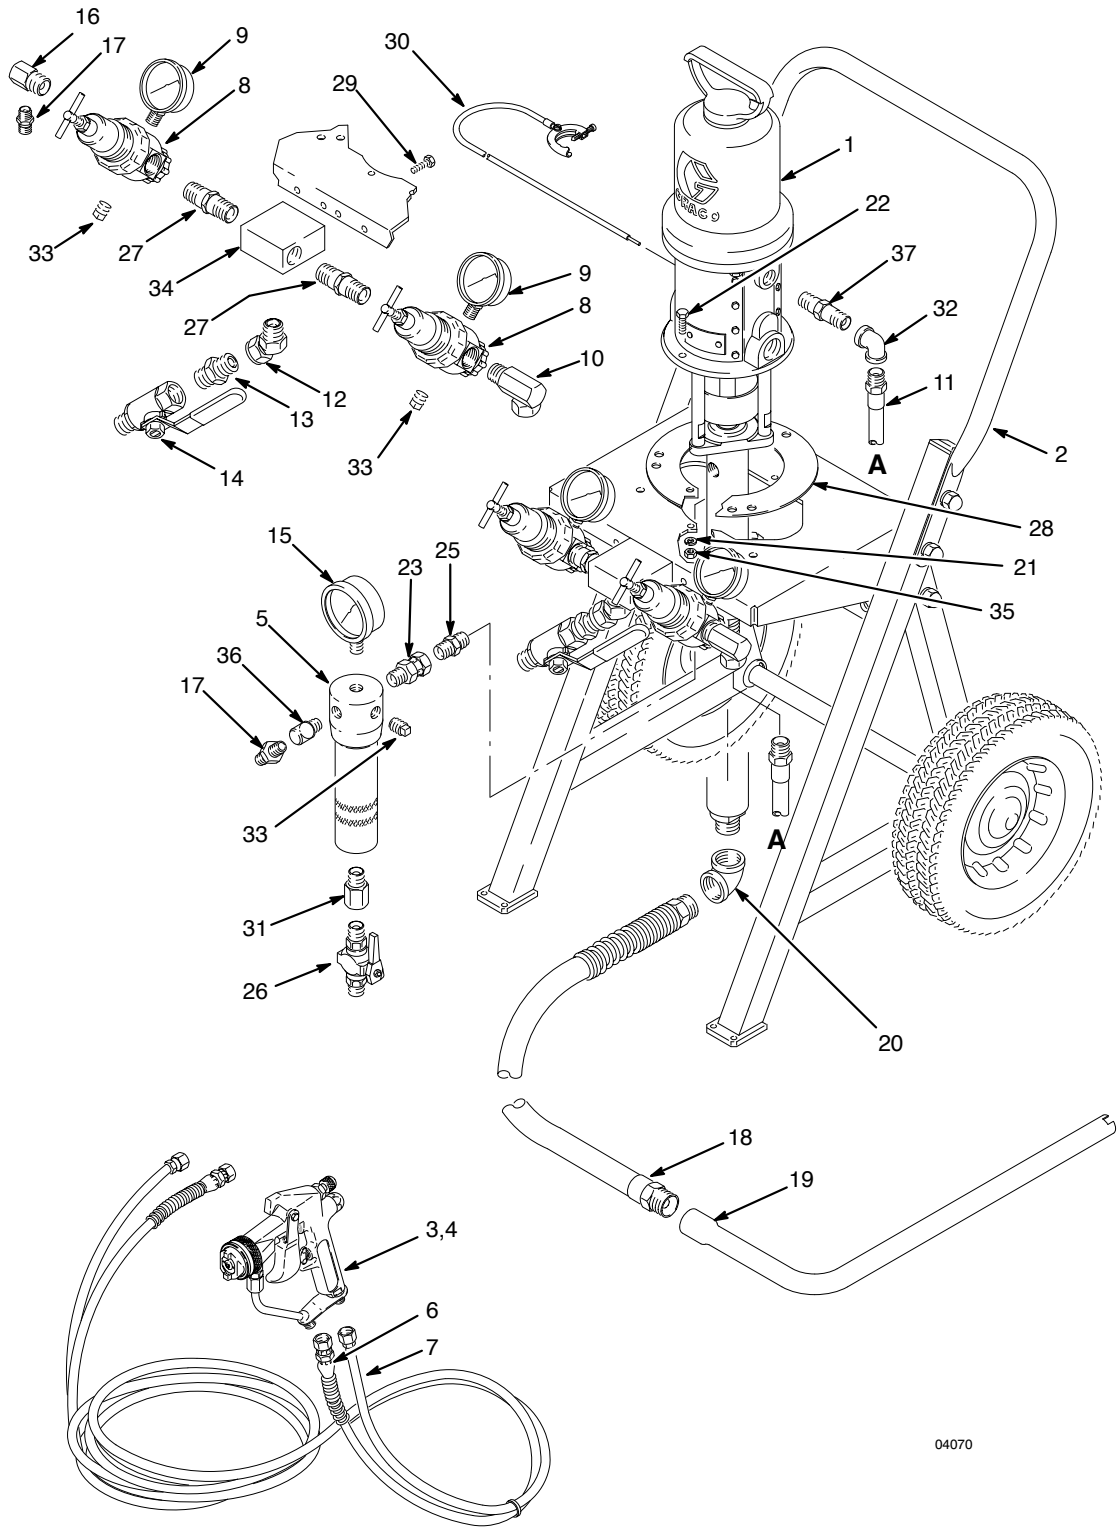

Graco Monark 23:1 Package

Parts

Model 237-418, Series A

Includes items 1 to 37

Ref No.	Part No.	Description	Qty	Ref No.	Part No.	Description	Qty
1	223-596	23:1 RATIO MONARK PUMP See 307-619 for parts	1	20	100-349	FLUID INTAKE ELBOW, 3/4 npt(f)	1
2	224-044	CART, portable See 308-136 for parts	1	21	100-016	LOCKWASHER, 1/4" spring	2
3	223-283	AIR ASSISTED AIRLESS SPRAY GUN See 308-176 for parts	1	23	155-665	SWIVEL UNION, 3/8 npt(m) x 3/8 npsm(f)	1
4	182-411	SPRAY TIP, 0.011 orifice, 8-10" (203-254 mm) fan width	1	24	206-994	THROAT SEAL LIQUID, 8 oz.	1
5	218-029	FLUID FILTER See 307-273 for parts	1	25	156-849	NIPPLE, 3/8 npt x 3/8-18.6 sf	1
6	214-698	FLUID HOSE, 3/16" x 25' (15.2 m), nylon, spring guards both ends, 1/4-18 npsm(fbe)	1	26	210-658	BALL VALVE, 3/8 npt (mbe), see 306-861 for parts	1
7	210-867	AIR HOSE, cpld 1/4 npsm (fbe) 1/4" ID x 25' (6.3 mm ID x 7.6 m)	1	27	156-877	NIPPLE, 1/2 npt, 2.5" (63.5 mm)	2
8	104-267	AIR REGULATOR 0-125 psi (0-9 bar) range See 308-167 for parts	2	28	188-595	PUMP MOUNTING PLATE	1
9	101-180	AIR PRESSURE GAUGE 0-200 psi (0-14 bar)	2	29	102-254	SCREW, hex hd, 1/4-20 x 7/8" (22 mm) long	2
10	161-037	90° SWIVEL ADAPTER UNION 1/2 npt(m) x 3/8 npsm(f) swivel	1	30	237-569	GROUND WIRE and CLAMP 12 gauge (1.5 mm²), 25' (7.6 m)	1
11	204-560	AIR HOSE, buna-N, 3/8" (10 mm) ID, cpld 3/8 npt(mbe), 18" (457 mm) long	1	31	150-286	ADAPTER	1
12	222-297	45° SWIVEL ADAPTER UNION, 1/2 npt(m) x 1/2 npsm(f) swivel	1	32	165-472	ELBOW, 90°; 3/8 npt (fbe)	1
13	158-491	NIPPLE, 1/2 npt, 1.625" (41 mm) long	1	33	100-509	PLUG, 1/4 npt sq hd pipe	3
14	107-142	BLEED-TYPE AIR VALVE, 1/2 npt (f)	1	34	179-749	AIR MANIFOLD, 1/2 npt inlet, two 1/2 npt outlets	1
15	102-814	FLUID PRESSURE GAUGE	1	35	100-015	NUT, hex; 1/4-20	2
16	166-999	ELBOW, reducing street, 1/2 npt(m) x 1/4 npt(f)	1	36	100-840	ELBOW; 1/4 npt (m x f)	1
17	162-453	NIPPLE, 1/4 npt x 1/4 npsm	2	37	160-790	NIPPLE	1
18	214-960	SUCTION HOSE, 3/4 npt (mbe), 3/4 " ID x 3.5' (19 mm ID x 1.06 m)	1				
19	165-767	SUCTION TUBE, 3/4 npt(f)	1				

**Manual Change
Summary**

This manual was updated to correct the parts drawing on page 13. The following parts lists changes were also made.

Assembly Changed	Part Status	Ref No.	Part No.	Name
237-418 Package	Add	31	150-286	Adapter
	Old	37	150-286	Nipple
	New	37	160-790	Nipple

Parts

04070