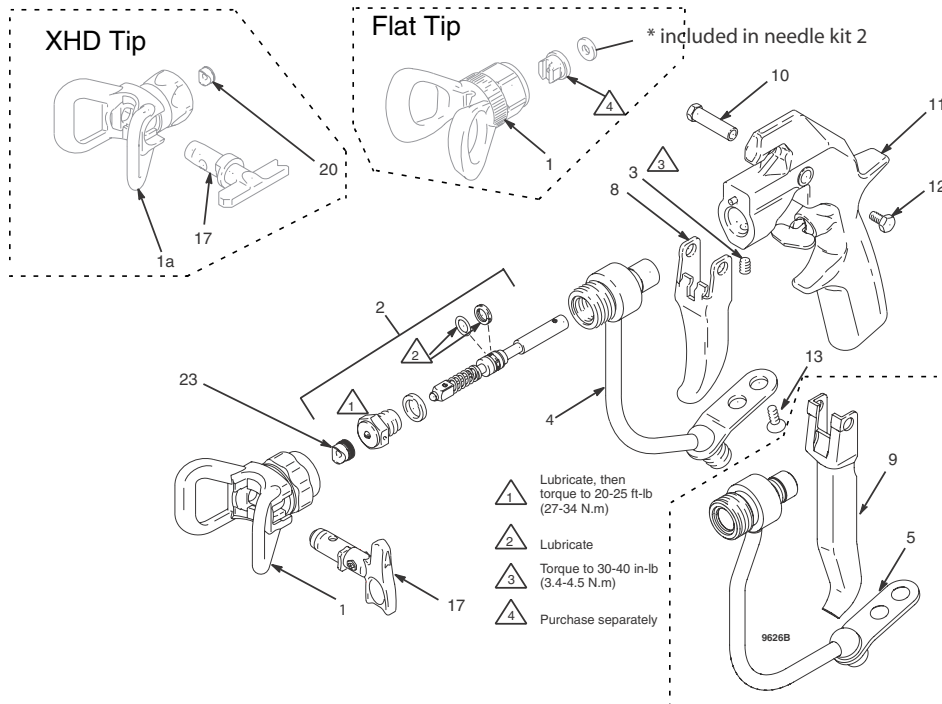

Silver Airless Spray Guns / Pistolets airless de type Silver / Pistolas de pulverización Silver / Pistolas de pintura a alta pressão Silver / Pistole a spruzzo airless Silver