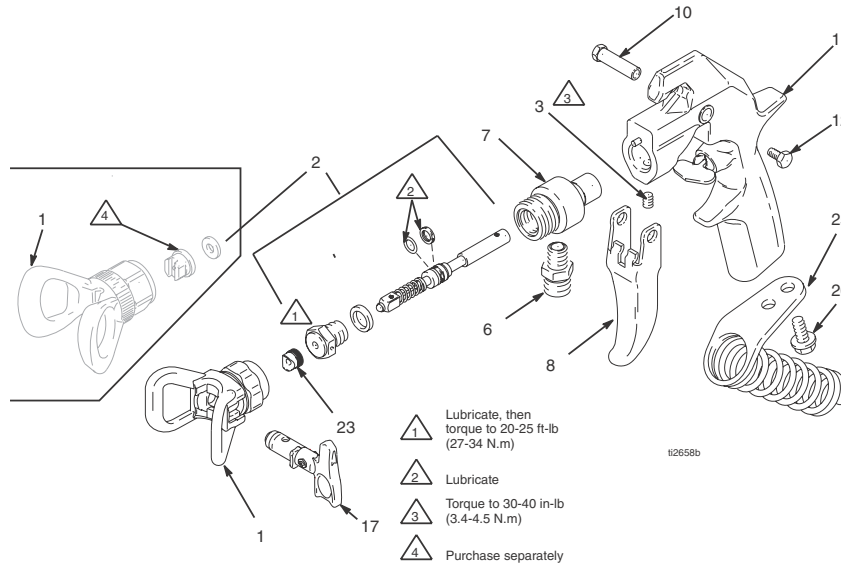

Graco Silver Plus

Parts / Pièces / Piezas / Peças / Parti

Parts / Pièces / Piezas / Peças / Parti

Flex Spray Guns / Pistolets Flex / Pistolas de pulverización Flex / Pistolas de pintura Flex / Pistole a spruzzo Flex