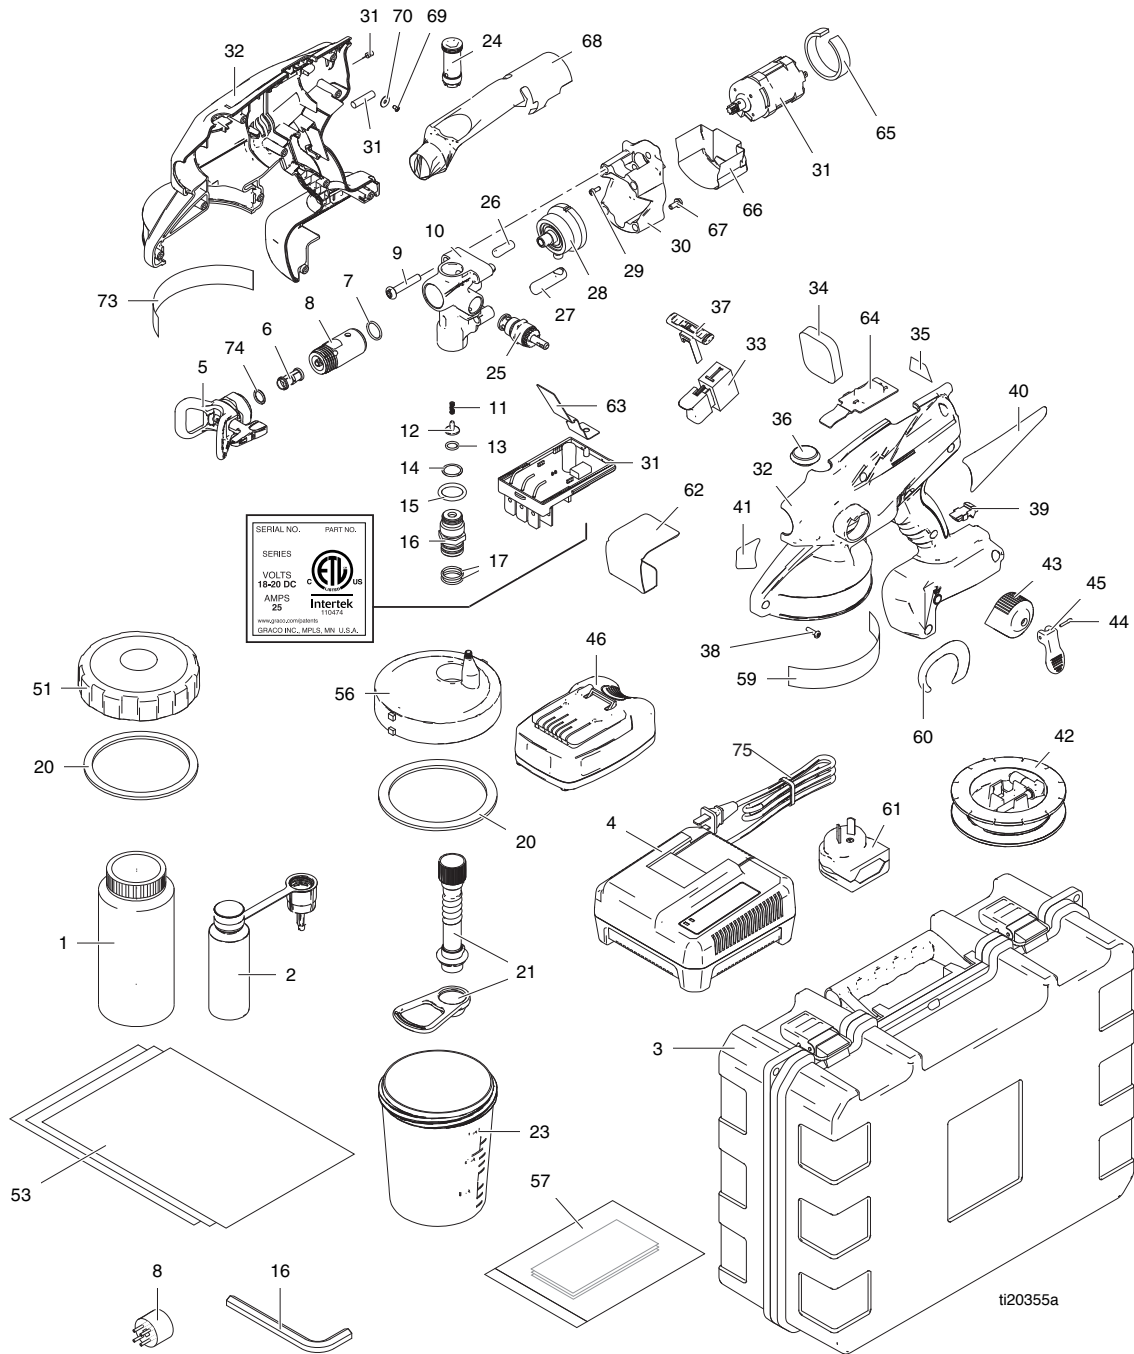

Graco TrueCoat Pro-X Gen II Fine-Finish

Replacement Parts and Kits

**Replacement Parts and Kits**

*Replacement Parts and Kits*
**Parts List**

Ref.	If you have this model sprayer (model number is the same as the part number, which is below the handle)	Order Part Number:	Description
	Models 16F887, 16H829	24J421	Bare Sprayer (no tip, battery, suction tube, or material cup)
	Model 16H240	24J435	Bare Sprayer (no tip, battery, suction tube, or material cup)
	Models 16H243, 262612	24J555	Bare Sprayer (no tip, battery, suction tube, or material cup)
	Models 16H241, 16H242	24J581	Bare Sprayer (no tip, battery, suction tube, or material cup)
1	All Models	243103	Pump Armor (32oz)
2	Non-Euro Models 16F887, 16H240, 16H242	16M816	Startup/Storage Kit
	Euro Models 16H241, 16H829, 16H243, 262612, 16H245	16P358	Startup/Storage Kit
3	All Models	24J422	Storage Case
4	100-120V Models 16F887, 16H240, 16H242	16D559	Lithium Ion Battery Charger
	230V Models 16H241, 16H829, 16H243, 262612, 16H245	16G615	Lithium Ion Battery Charger
5	All Models	FNS208	208 Fine Finish Spray Tips/Guard Assembly
	All Models	FNS308	308 Fine Finish Spray Tips/Guard Assembly
	All Models	FNS210	210 Fine Finish Spray Tips/Guard Assembly
	All Models	FNS310	310 Fine Finish Spray Tips/Guard Assembly
	All Models	FNS410	410 Fine Finish Spray Tips/Guard Assembly
	All Models	FNS312	312 Fine Finish Spray Tips/Guard Assembly
	All Models	FNS412	412 Fine Finish Spray Tips/Guard Assembly
6	All Models	24E376	Tip Filter Kit, 1-pack, 60 mesh
	All Models	24F039	Tip Filter Kit, 3-pack, 60 mesh
	All Models	24F640	Tip Filter Kit, 1-pack, 100 mesh
	All Models	24F641	Tip Filter Kit, 1-pack, 60 mesh
7	All Models	16H933	Packing, O-Ring (included in 8)
8	All Models	24J433	Kit, repair, needle assembly (includes 7 and wrench)
9	All Models	115478	Screw (included in 30)
10	All Models	16U235	Complete Pump Assembly (includes 11-17, 24-28, 44, 62, 63, 65, 66, 68-70)
	All Models	16U237	Pump Housing only (includes 26, 27, 44, 62, 63, 65, 66, 68-70)
11	All Models	24J424	Inlet Valve Repair Kit (includes 11, 12, 13) (included in 16)
12	All Models	24J424	Inlet Valve Repair Kit (includes 11, 12, 13) (included in 16)
13	All Models	24J424	Inlet Valve Repair Kit (includes 11, 12, 13) (included in 16)
14	All Models	124582	O-Ring (included in 16)
15	All Models	119790	O-Ring (included in 16)
16	All Models	16H641	Pump Valve Repair Kit (includes 11-17, 24 and wrench)
17	All Models	16H934	O-Ring (included in 16, 21)
20	All Models	16J731	Seal, Reservoir (included in 23, 51)
21	All Models	24J423	Tube, suction with strainer inlet (includes 17)
23	All Models	16H618	Material Cup with cover and seal (includes 51)
24	All Models	16H641	Pump Valve Repair Kit (includes 11-17, 24 and wrench)
25	All Models	16H119	Kit, repair, prime / pressure relief valve (includes 43-45)
26	All Models	16U235	Complete Pump Assembly (includes 11-17, 24-28, 44, 62, 63, 65, 66, 68-70)
	All Models	16U237	Pump Housing only (includes 26, 27, 44, 62, 63, 65, 66, 68-70)