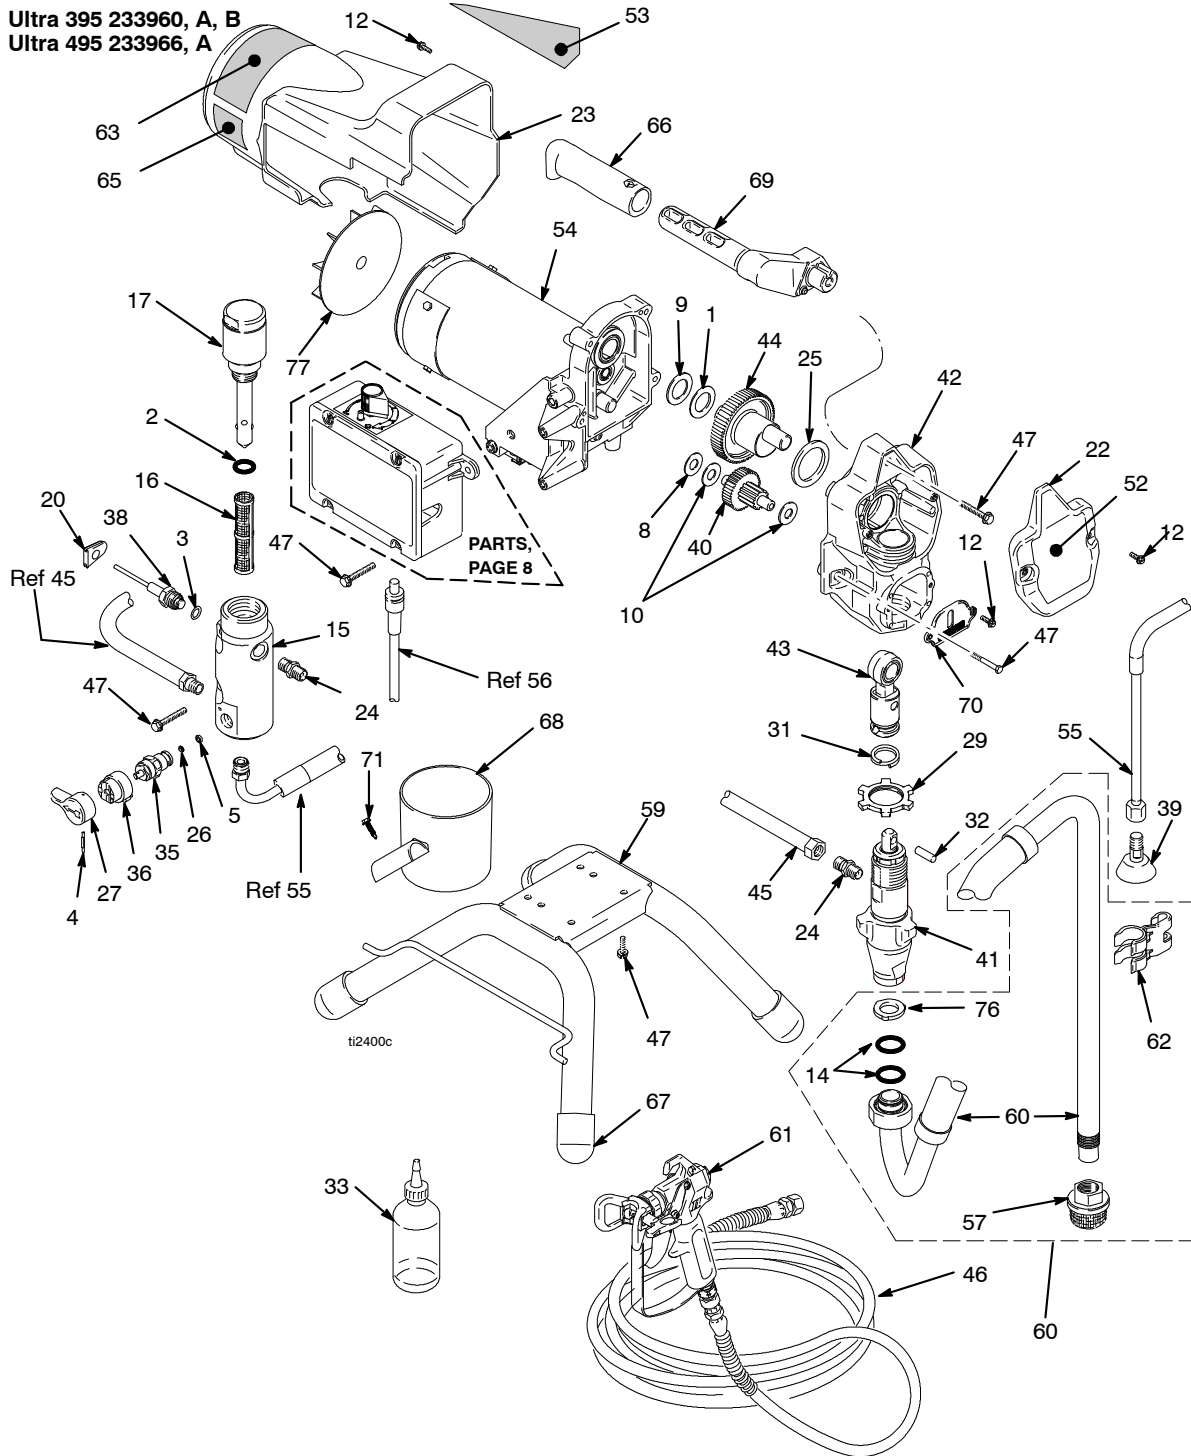

## Parts List - Ultra Stand Sprayers

Ultra 395: 233960, A, B

Ultra 495: 233966, A

Ref.	Part	Description	Qty.	Ref.	Part	Description	Qty.
1	107434	BEARING, thrust	1	44	287054	GEAR, crankshaft includes 1, 9, 25	1
2	117828	PACKING, o-ring	1				
3	111457	PACKING, o-ring	1	45	287003	HOSE, cpld	1
4	111600	PIN, grooved	1	46	240794	HOSE, cpld, 1/4 in. x 50 ft	1
5	111699	GASKET, seat, valve	1	47	117493	SCREW, mach, hex washer hd	11
8	116073	WASHER, thrust	1	52		LABEL, front, Graco	
9	116074	WASHER, thrust	1		15K395	Ultra 395	1
10	116079	BEARING, thrust	2		15B255	Ultra 495	1
12	117501	SCREW, mach, hex washer hd	6	53		LABEL, side, Graco	1
14	117559	O-RING	2		15K392	Ultra 395	1
15	15G455	MANIFOLD, fluid	1		15B495	Ultra 495	1
16	246384†	FILTER, fluid, 60 mesh	1	54		MOTOR, 110V	
17	287167	CAP, manifold (Model 233966)	1		287015*	Ultra 395/495 includes 77	1
	287902	CAP, manifold (Model 233960)	1				
20	15B120	GROMMET, transducer	1	55	246381	HOSE, drain, stand includes 39, 62	1
22	287058	COVER, front, Graco, paint	1				
23	287056	SHIELD, motor, painted	1	57	246385	STRAINER, 7/8-14 unf	1
24	162453	NIPPLE, (1/4 npsm x 1/4 npt)	2	59	15E823	FRAME, standmount	1
25	180131	BEARING, thrust	1	60	246386	KIT, hose suction includes 14, 57, 62, 76	1
26	15E022	SEAT, valve	1				
27	187625	HANDLE, valve, drain	1	61	288420	GUN, Contractor includes manual 311861	1
29	195150	NUT, jam, pump	1				
31	196750	SPRING, retaining	1	62	276888	CLIP, drain line	1
32	196762	PIN, straight	1	63	15B516▲	LABEL, danger	1
33	206994	FLUID, TSL	1	65	195833▲	LABEL, warning	1
35	235014	VALVE, drain includes 5, 26	1	66	116139	GRIP, handle	1
				67	15G857	CAP, leg	4
36	224807	BASE, valve	1	68	287903	CUP, suction/drain	1
38	243222	TRANSDUCER, pressure control includes 3	1	69	276864	HANDLE, sprayer	1
				70	15B589	COVER, pump rod	1
39	241920	DEFLECTOR, threaded	1	71	122667	SCREW, drill, hex washer head	1
40	244242	GEAR, reducer includes 8, 10	1	76	115099	WASHER, hose	1
				77	248189	FAN, motor	1
41	246428	PUMP, displacement includes 32	1				
42	287055	HOUSING, drive includes 12, 70	1				
43	287053	ROD, connecting includes 31, 32	1				