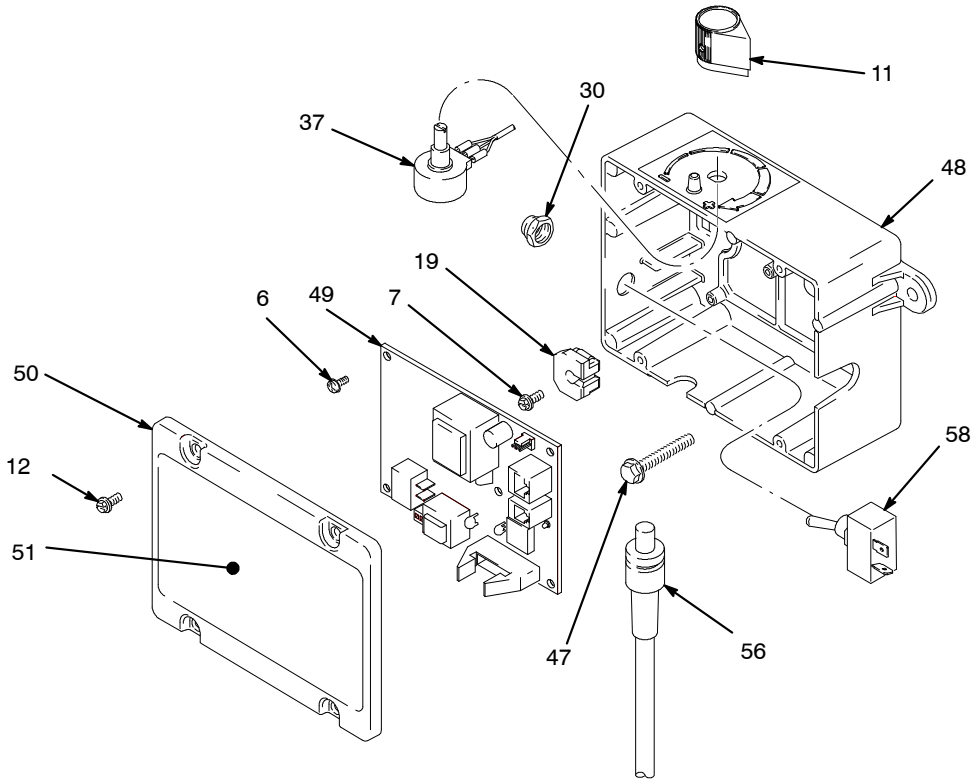

Parts Drawing - Control Box and Board Ultra

Ultra 395/495/595

9537b

Parts List - Control Box and Board Ultra

Ultra 395/495/595

Ref.	Part	Description	Qty.	Ref.	Part	Description	Qty.
6	115494	SCREW, mach, phillips, pan hd	6	49		CONTROL, board, 110V	1
7	115498	SCREW, mch, slot/hex, wash hd	1	246379		Ultra 395/495	1
11	116167	KNOB, potentiometer	1	248179		Ultra 595	1
12	117501	SCREW, mach, hex washer hd	4	50	276882	COVER, control	1
19	15B118	BUSHING, motor wire	1	51	15K393	LABEL, control, Graco	1
30	195428	BOOT, toggle	1	56		CORD, power	1
37	256219	POTENTIOMETER, assembly	1	15J743		Ultra 395/495, Stand	1
47	117493	SCREW, mach, hex washer hd	2	15D029		Ultra 595, Lo-boy and Hi-boy	1
48		BOX, control	1	58	195429	SWITCH, toggle	1
	276868	Ultra 395/495	1				
	15D313	Ultra 595	1				

8 309675