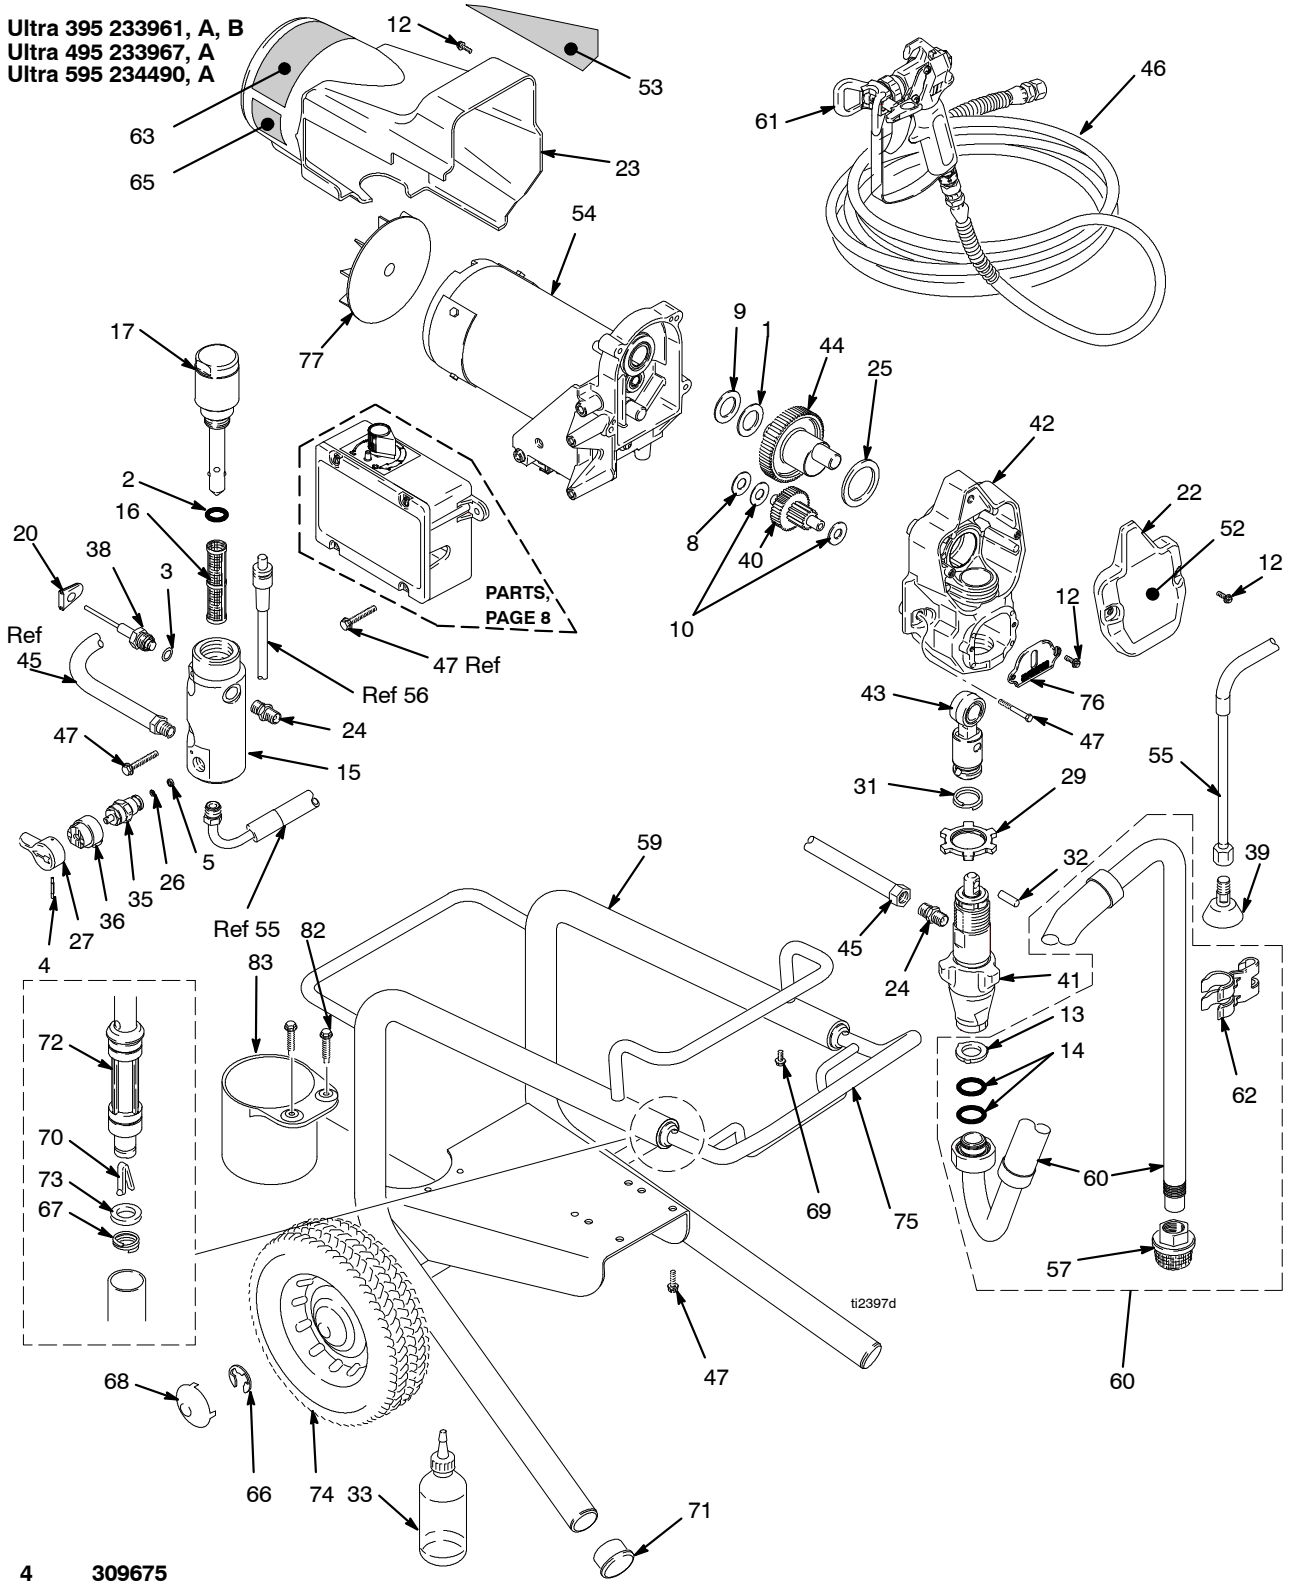

Parts Drawing - Ultra Lo-Boy Sprayers

Ultra 395 233961, A, B
Ultra 495 233967, A
Ultra 595 234490, A

4 309675

Parts List - Ultra Lo-Boy Sprayers

Ultra 395: 233961, A, B

Ultra 495: 233967, A

Ultra 595: 234490, A

Ref.	Part	Description	Qty.	Ref.	Part	Description	Qty.
1	107434	BEARING, thrust	1	52		LABEL, front, Graco	
2	117828	PACKING, o-ring	1		15K395	Ultra 395	1
3	111457	PACKING, o-ring	1		15B255	Ultra 495	1
4	111600	PIN, grooved	1		15D161	Ultra 595	1
5	111699	GASKET, seat, valve	1	53		LABEL, side, Graco	
8	116073	WASHER, thrust	1		15K392	Ultra 395	1
9	116074	WASHER, thrust	1		15B495	Ultra 495	1
10	116079	BEARING, thrust	2		15D165	Ultra 595	1
12	117501	SCREW, mach, hex washer hd	6	54		MOTOR, 110V	
13	115099	WASHER, hose	1			includes 77	
14	117559	O-RING	2		287015*	Ultra 395/495	1
15	15G455	MANIFOLD, fluid	1		248184*	Ultra 595	1
16	246384†	FILTER, fluid, 60 mesh	1	55	246381	HOSE, drain, stand	1
17	287167	CAP, manifold	1			includes 39, 62	
20	15B120	GROMMET, transducer	1	57	246385	STRAINER, 7/8-14 unf	1
22	287058	COVER, front, Graco, paint	1	59	246250	FRAME, cart, LO	1
		includes 12		60	246386	KIT, hose suction	1
23	287056	SHIELD, motor, painted	1			includes 13, 14, 57, 62	
		includes 12, 63, 65		61	288420	GUN, Contractor includes manual	1
24	162453	NIPPLE, (1/4 npsm x 1/4 npt)	2			311861	
25	180131	BEARING, thrust	1	62	276888	CLIP, drain line	1
26	15E022	SEAT, valve	1	63▲	15B516	LABEL, danger	1
27	187625	HANDLE, valve, drain	1	65▲	195833	LABEL, warning	1
29	195150	NUT, jam, pump	1	66	15B999	CLIP, retaining	2
31	196750	SPRING, retaining	1	67	103117	RING, retaining	2
32	196762	PIN, straight	1	68	104811	CAP, hub	2
33	206994	FLUID, TSL	1	69	109032	SCREW, pan hd	4
35	235014	VALVE, drain	1	70	178565	BUTTON, snap	2
		includes 5, 26		71	107310	PLUG, tubing	2
36	224807	BASE, valve	1	72	195501	SLEEVE, cart	2
38	243222	TRANSDUCER, pressure control	1	73	195673	WASHER	2
		includes 3		74	195766	WHEEL, semi pneumatic	2
39	241920	DEFLECTOR, threaded	1	75	243205	HANDLE, assembly	1
40	244242	GEAR, reducer	1	76	15B589	COVER, pump rod	1
		includes 8, 10		77	248189	FAN, motor	1
41	246428	PUMP, displacement	1	82	122667	SCREW, drill	2
42	287055	HOUSING, drive	1	83	15B870	CUP, suction/drain	1
		includes 12, 47, 76					
43	287053	ROD, connecting	1				
		includes 31, 32					
44		GEAR, crankshaft					
		includes 1, 9, 25					
	287054	Ultra 395/495	1				
	248231	Ultra 595	1				
45	287003	HOSE, cpld	1				
46	240794	HOSE, cpld, 1/4 in. x 50 ft	1				
47	117493	SCREW, mach, hex washer hd	10				

▲Extra Danger and Warning tags and labels available free.

* Motor Brush Kit 287735 is available.

† Other filters available: 246382, 100 mesh; 246383, 200 mesh; 246425, 30 mesh

309675 5