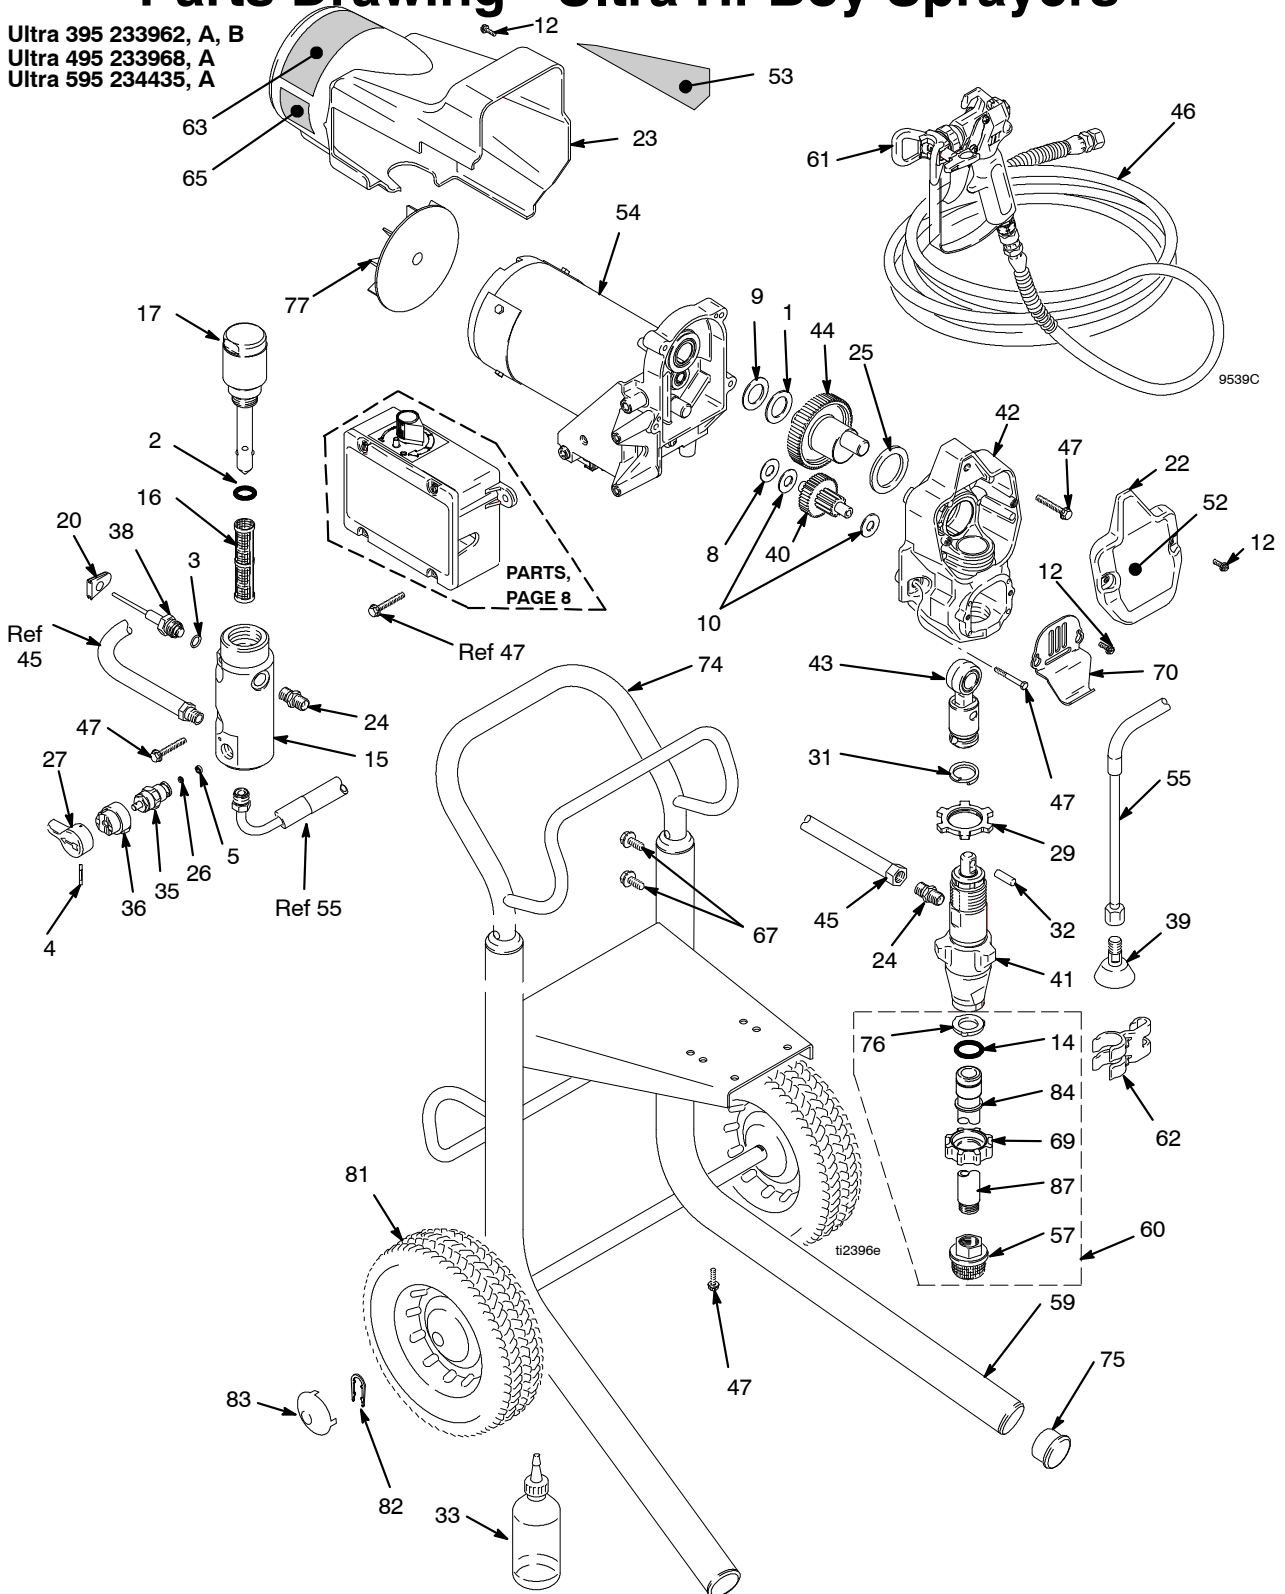

Parts Drawing - Ultra Hi-Boy Sprayers

Ultra 395 233962, A, B
Ultra 495 233968, A
Ultra 595 234435, A

Parts List - Ultra Hi-Boy Sprayers

Ultra 395: 233962, A, B

Ultra 495: 233968, A

Ultra 595: 234435, A

Ref.	Part	Description	Qty.	Ref.	Part	Description	Qty.
1	107434	BEARING, thrust	1	45	287003	HOSE, cpld	1
2	117828	PACKING, o-ring	1	46	240794	HOSE, cpld, 1/4 in. x 50 ft	1
3	111457	PACKING, o-ring	1	47	117493	SCREW, mach, hex washer hd	10
4	111600	PIN, grooved	1	52		LABEL, front, Graco	
5	111699	GASKET, seat, valve	1		15K395	Ultra 395	1
8	116073	WASHER, thrust	1		15B255	Ultra 495	1
9	116074	WASHER, thrust	1		15D161	Ultra 595	1
10	116079	BEARING, thrust	2	53		LABEL, side, Graco	1
12	117501	SCREW, mach, hex washer hd	6		15K392	Ultra 395	1
14	103413	O-RING	1		15B495	Ultra 495	1
15	15G455	MANIFOLD, fluid	1		15D165	Ultra 595	1
16	246384†	FILTER, fluid, 60 mesh	1	54		MOTOR, 110V	
17	287167	CAP, manifold	1			includes 77	
20	15B120	GROMMET, transducer	1		287015*	Ultra 395/495	1
22	287058	COVER, front, Graco, paint	1		248184*	Ultra 595	1
		includes 12		55	244240	HOSE, drain	1
23	287056	SHIELD, motor, painted	1			includes 39	
		includes 12, 63, 65		57	246385	STRAINER, 7/8-14 unf	1
24	162453	NIPPLE, (1/4 npsm x 1/4 npt)	2	59	245984	FRAME, cart, HI	1
25	180131	BEARING, thrust	1	60	246387	KIT, stinger tube	1
26	15E022	SEAT, valve	1			includes 14, 57, 69, 76, 84, 87	
27	187625	HANDLE, valve, drain	1	61	288420	GUN, Contractor II, includes manual	
29	195150	NUT, jam, pump	1			311861	1
31	196750	SPRING, retaining	1	62	276888	CLIP, drain line	1
32	196762	PIN, straight	1	63▲	15B516	LABEL, danger	1
33	206994	FLUID, TSL	1	65▲	195833	LABEL, warning	1
35	235014	VALVE, drain	1	67	109032	SCREW, pan hd	4
		includes 5, 26		69	15E813	NUT, jam	1
36	224807	BASE, valve	1	70	15C146	HOOK, pail	1
38	243222	TRANSDUCER, pressure control	1	74	287489	HANDLE	1
		includes 3		75	108691	PLUG, tubing	2
39	241920	DEFLECTOR, threaded	1	76	115099	WASHER, hose	1
40	244242	GEAR, reducer	1	77	248189	FAN, motor	1
		includes 8, 10		81	106062	WHEEL	2
41	246428	PUMP, displacement	1	82	15B999	CLIP, retaining	2
42	287055	HOUSING, drive	1	83	104811	CAP, hub	2
		includes 12, 47		84	15B652	WASHER, suction	1
43	287053	ROD, connecting	1	87	15B506	TUBE, suction	1
		includes 31, 32					
44		GEAR, crankshaft	1				
		includes 1, 9, 25					
	287054	Ultra 395/495	1				
	248231	Ultra 595	1				

▲Extra Danger and Warning tags and labels available free.

* Motor Brush Kit 287735 is available .

† Other filters available: 246382, 100 mesh; 246383, 200 mesh; 246425, 30 mesh

309675 7