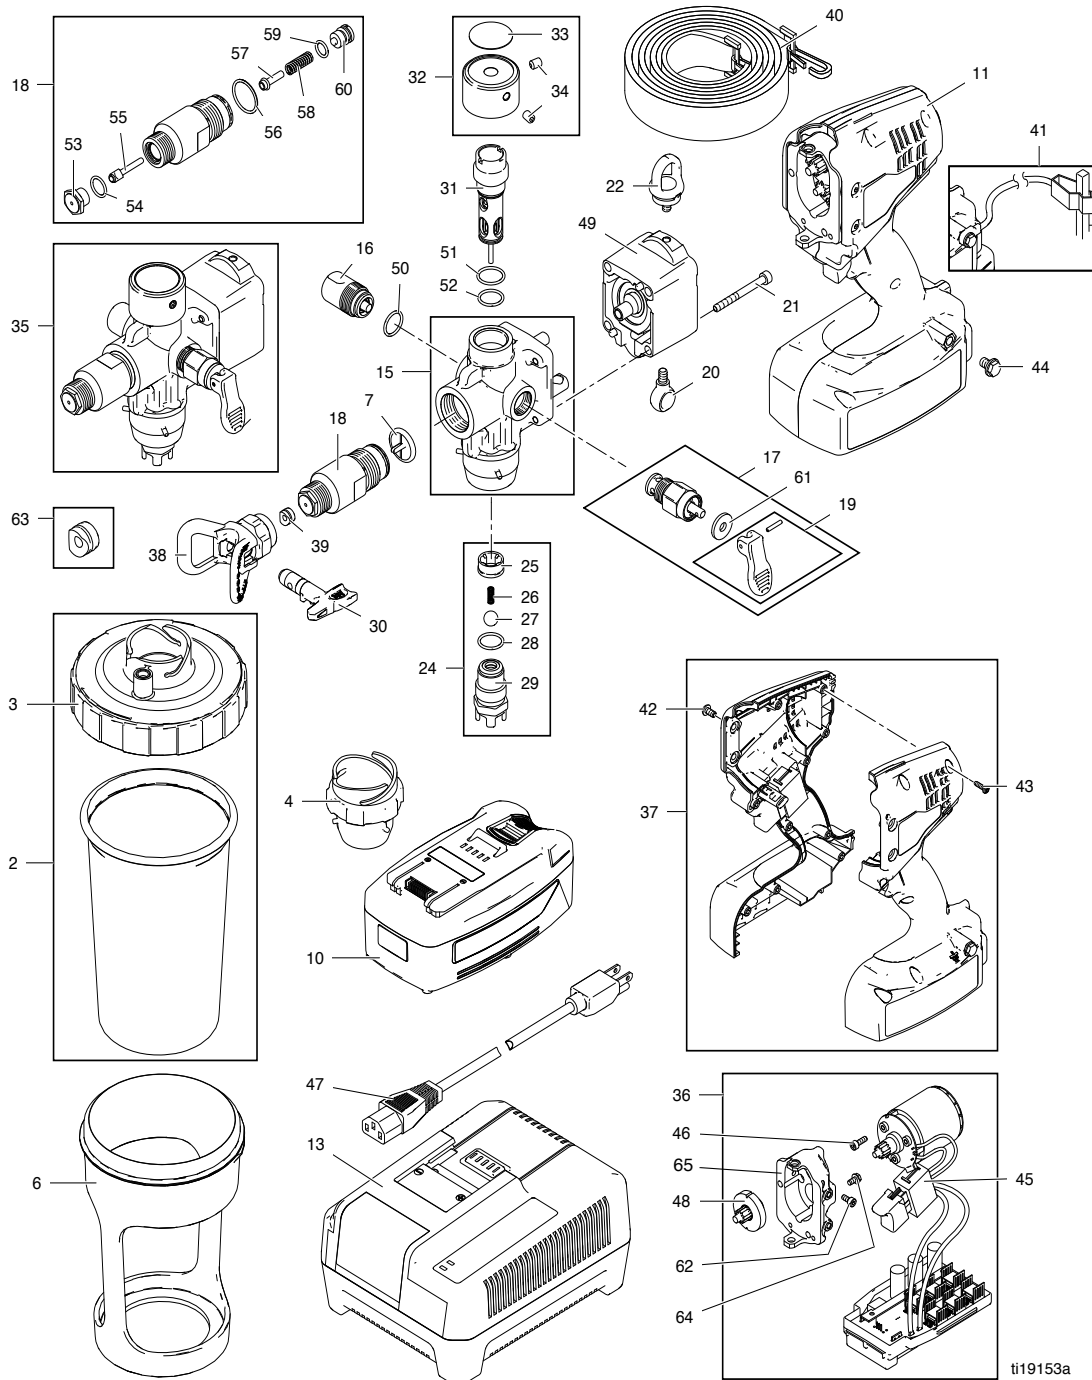

Graco XForce HD

Parts

Parts

Parts

Parts List

Ref.	Part	Description	Qty.	Ref.	Part	Description	Qty.
2	16P165	KIT, lid, liner, 25 pack	1	42	124165	SCREW, BHCS, M5, 0.8 x 10, ss	4
3	16P166	KIT, lid, 25 pack	1	43	119236	SCREW, mach, torx pan hd	10
4	16P167	KIT, plug, cup (6 pack)	1	44	112161	SCREW, mach, hex, washer, hd	1
6	16P169	KIT, cup	1	45	278345	SWITCH, assembly	1
7	16P170	KIT, filter, 30 mesh, 10 pack	1	46	115263	SCREW, cap, socket, head	3
	16P171	KIT, filter, 60 mesh, 10 pack	1	47		POWER CORD	1
	16P172	KIT, filter, 100 mesh, 10 pack	1		16N441	U.S.	
10	16P173	KIT, battery, 28V, lithium-ion	1		16N442	Europe	
11		KIT, module, drive			16P074	Australia	
	16P174	Models 16H960, 16N927	1		16P076	Italy	
	16P175	Models 16N654, 16N655, 16N656	1		16P077	Denmark	
13		KIT, charger, battery			16P078	Swiss	
	*16P177	120V Models 16H960, 16N654	1		16P411	UK	
	**16P178	240V Models 16N927, 16N655, 16N656	1	48	16N510	GEAR, reducer	1
15	16P179	KIT, pump, rebuild	1	49	24P203	HOUSING, drive	1
16	16P180	KIT, accumulator, replacement	1	50	109450	PACKING, o-ring	1
17	16P181	KIT, prime valve, replacement	1	51	111116	PACKING, o-ring, seat	1
18	16P182	KIT, front shutoff valve, replacement	1	52	102982	PACKING, o-ring	1
19	262601	KIT, replacement, handle, prime valve	1	53	16M574	SEAT, assembly	1
20	16M558	SCREW, thumb	1	54	104319	PACKING, o-ring	1
21	16P284	SCREW, cap, socket head	1	55	16M569	NEEDLE, assembly, HD	1
22	16P669	SWIVEL	1	56	111603	PACKING, o-ring, PTFE	1
24	16P451	KIT, repair, intake valve	1	57	16M571	CAP, needle	1
25	16N586	GUIDE, ball, inlet	1	58	16C354	SPRING, compression	1
26	15R867	SPRING, compression	1	59	16P303	PACKING, o-ring	1
27	16N589	BALL, stainless steel	1	60	16M572	RETAINER, spring	1
28	109450	PACKING, o-ring	1	61	16N602	DISK, toggle knob	1
29	16N848	HOUSING, intake	1	62	121817	SCREW, cap, socket HD, m4	1
30	LTX517	TIP, spray 517, RAC X	1	63	248936	KIT, accessory, RAC X	1
31	16P452	KIT, repair, outlet valve	1	64	109575	SCREW, flange, hex HD	2
32	16P935	KIT, repair, pressure knob	1	65	16N180	HOUSING, gear, machining	1
33	16P894	LABEL, control	1				
34	16P285	SCREW, set, cup, socket, HD	2	***		Warning Label Kit (Not Shown)	
35	16P164	KIT, pump, replacement, HD	1		16T263	ENG/FRA/SPA Models 16H960, 16N654	
36	16P183	KIT, motor, replacement	1		16T264	SPA/POR/ITA Model 16N927	
37		KIT, repair, clamshell			16T265	EU Model 16N655	
	16P962	Models 16H960, 16N927	1		16T266	ASIA/ANZ Model 16N656	
	16P961	Models 16N654, 16N655, 16N656	1				
38	246215	GUARD, RAC X	1				
39	246453	OneSeal™, RAC X (5 pack)	1				
40	16P966	STRAP, shoulder	1				
41	237686	WIRE, ground assembly with clamp	1				