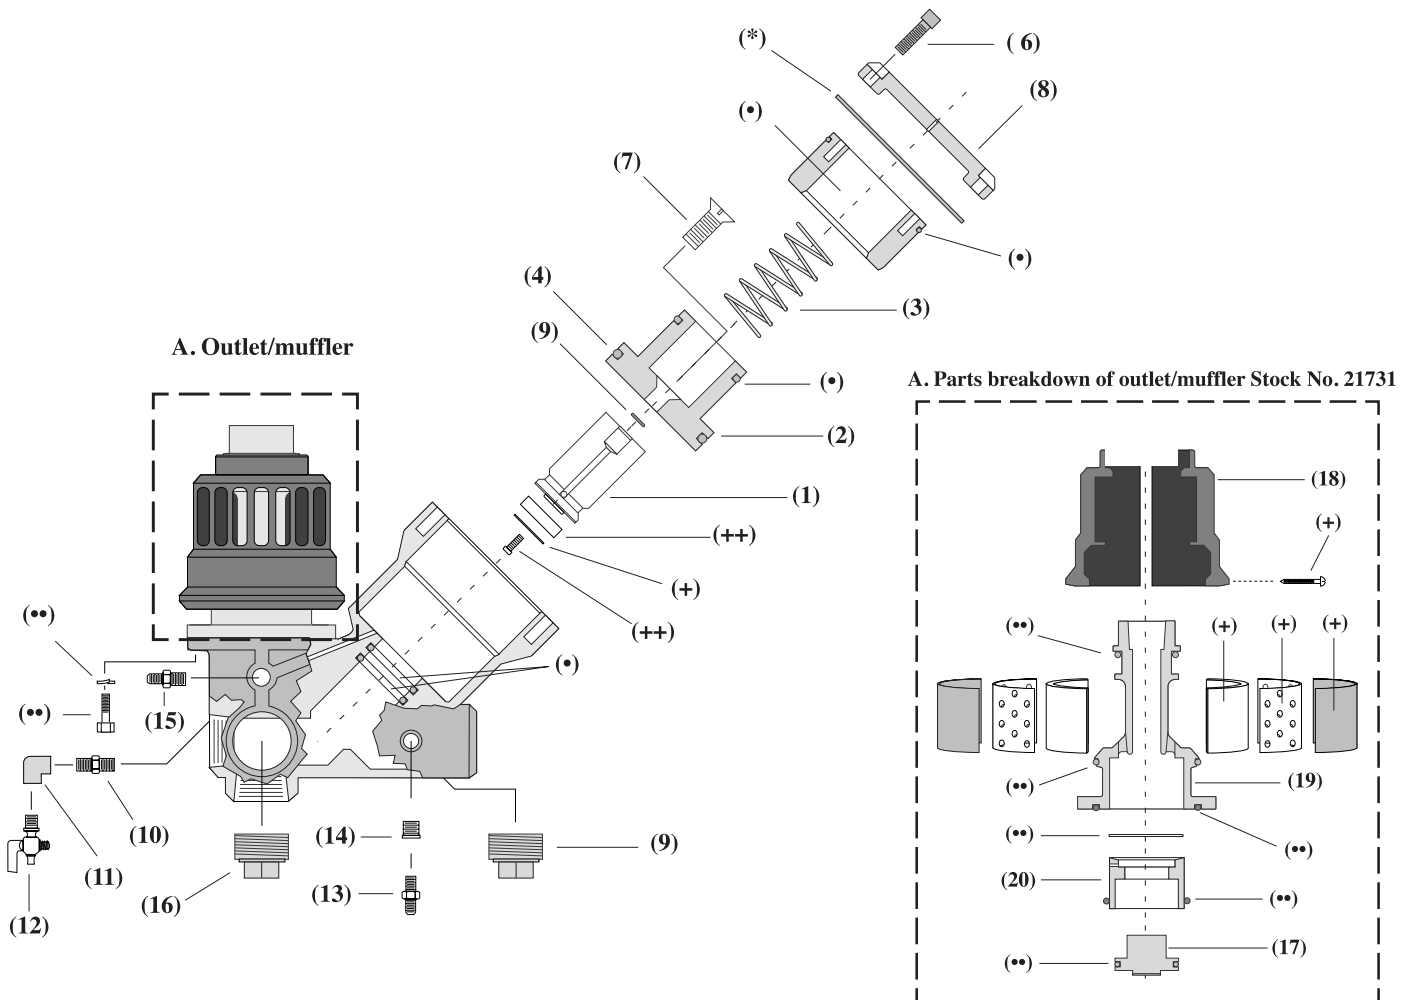

## Millennium Inlet/Outlet Valve

No	Product Code	Item Description
-	0403-21336	Millennium Inlet/Outlet Valve, Complete
1	0405-22600	Plunger, urethane tip
2	0405-22613	Dual piston
3	0405-22604	Spring, compression
4	0405-22650	Screw w/internal thread for pulle
5	0405-22603	Upper sleeve
6	0405-22611	5/16-NC x 1.25 socket head screw, 6 reqd.
7	0405-21338	Inlet valve body
8	0405-21339	Cylinder cap
9	-	1 1/2" plug
10	-	1/4" hex nipple
11	-	1/4" x 90 female pipe elbow
12	0405-01993	1/4" petcock
13	0405-01945	1/8" NPT adaptor with 1/16" orifice
14	0405-02010	Brass bushing, 1/4" x 1/8"

No	Product Code	Item Description
15	0405-02494	1/4" NPS adaptor
16	-	1 1/4" pipe plug
17	-	Piston
18	0405-21346	Muffler housing, 2 reqd.
19	0405-21345	Exhaust valve body
20	0405-22612	Inner sleeve
21	-	Outlet/muffler assembly

Service Kits		
-	0405-22899	Millennium Super Service Kit (includes Inlet, Outlet, Plunger & Muffler kits)
(•)	0405-22856	Inlet Segment Seals
(••)	0405-22857	Outlet Segment
(+)	0405-22868	Outlet Muffler
(++)	0405-22898	Plunger Tip