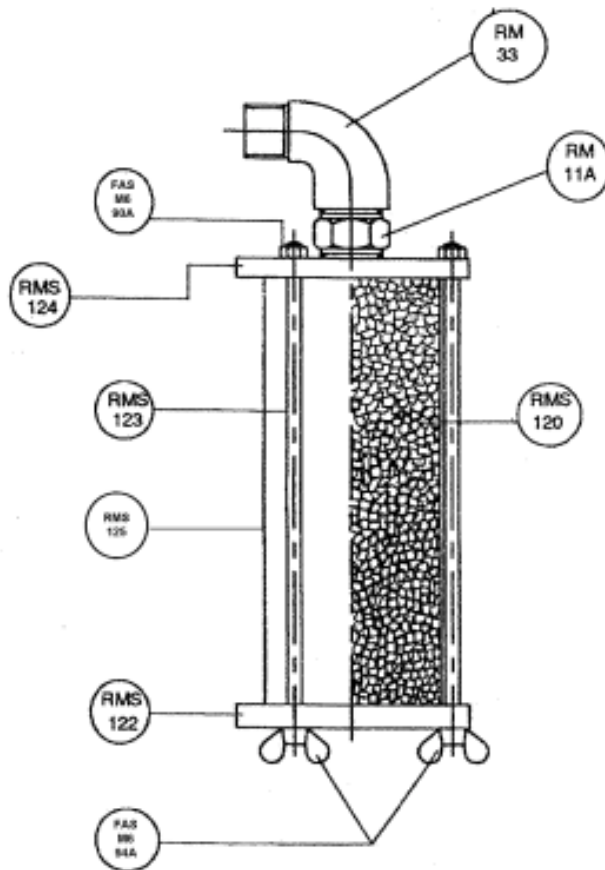

RMS Remote Control Valve Silencer & Core / Deadman Handle

Silencer and Core Part No RMS 110

RMS 110	
SILENCER REPLACEMENTS PARTS	
RMS 120	CORE
FAS M6 90A	NUT
FAS M6 94A	WING NUT
RMS 122	BOTTOM COVER
RMS 123	STUD BOLT
RMS 124	TOP COVER
RMS 125	BODY
RM 11A	3/4" NIPPLE
RM 33	3/4" M/F ELBOW

RMS 21A DEADMAN HANDLE

RM 21 A	DEADMAN HANDLE COMPLETE	RM 26A	HANDLE PIN
RM 22	RUBBER INSERT	RM 27	HANDLE SPRING
RM 23	1/4" X 1/4" ADAPTOR	RM 41	CIRCLIP
RM 25 C	HANDLE BLADE	HOSE 7DR	68' X 1/4" RECOVA RED AIR HOSE COUPLED
		HOSE 7DY	68' X 1/4" RECOVA YELLOW AIR HOSE COUPLED