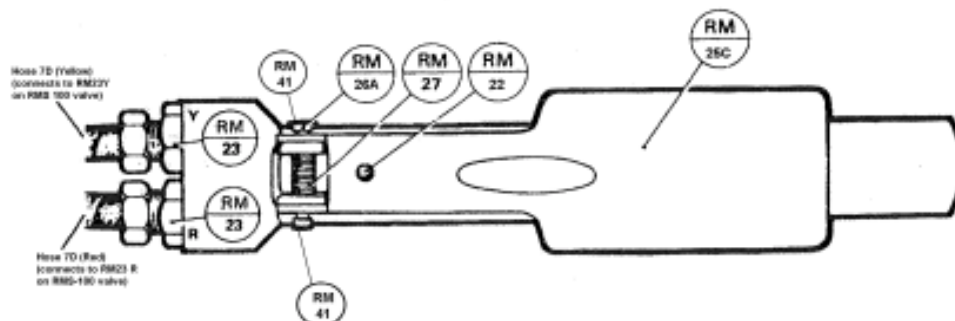

RMS Remote Control Valve Silencer & Core / Deadman Handle

Silencer and Core Part No RMS 110

RMS 110	
SILENCER REPLACEMENTS PARTS	
RMS 120	CORE
FAS M6 90A	NUT
FAS M6 94A	WING NUT
RMS 122	BOTTOM COVER
RMS 123	STUD BOLT
RMS 124	TOP COVER
RMS 125	BODY
RM 11A	3/4" NIPPLE
RM 33	3/4" M/F ELBOW

RMS 21A DEADMAN HANDLE

RM 21 A	DEADMAN HANDLE COMPLETE	RM 26A	HANDLE PIN
RM 22	RUBBER INSERT	RM 27	HANDLE SPRING
RM 23	1/4" X 1/4" ADAPTOR	RM 41	CIRCLIP
RM 25 C	HANDLE BLADE	HOSE 7DR	68' X 1/4" RECOVA RED AIR HOSE COUPLED
		HOSE 7DY	68' X 1/4" RECOVA YELLOW AIR HOSE COUPLED