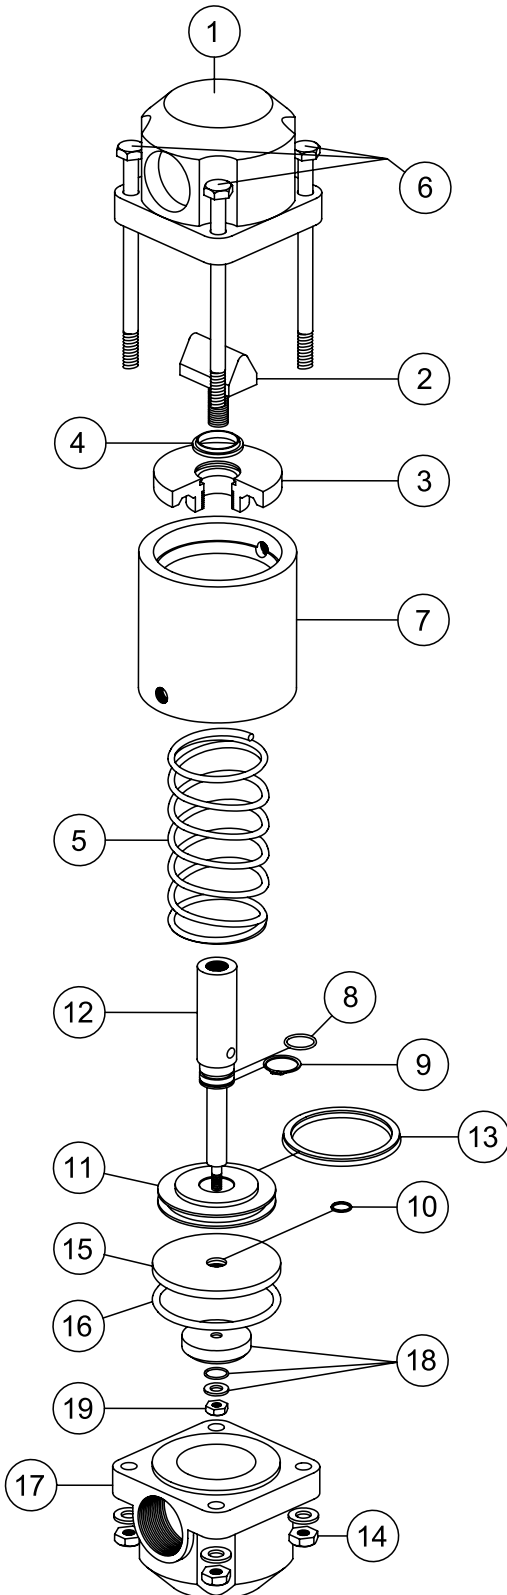

Schmidt Combo Valve

No	Product Code	Item Description
-	0302-2300	Combo Valve
-	0305-2399	Replacement Part Kit
1	0305-2301	Cap
2	0305-2302	Pinch Ram
3	0305-2303	Upper Rod Guide
4*	-	Seal (Upper Rod)
5	0305-2305	Spring
6	-	Bolt, 3/8" x 6"
7	0305-2307	Cylinder
8*	-	O-ring (Shaft)
9*	-	Snap Ring
10*	-	Seal (Lower Rod)
11	0305-2311	Piston
12	0305-2312	Shaft
13*	-	Piston Seal
14	-	Nut, 3/8"
15	0305-2315	Lower Rod Guide
16*	-	O-ring (Lower Rod Guide)
17	0305-2317	Base
18	0305-2318	Valve Plug Assembly
19	-	Nut, 1/4"
20	-	Vent, 1/8"
21	-	90° Swivel, 1/8" x 1/8"
22	-	90° Swivel, 1/4" x 1/4"

* Included in replacement part kit