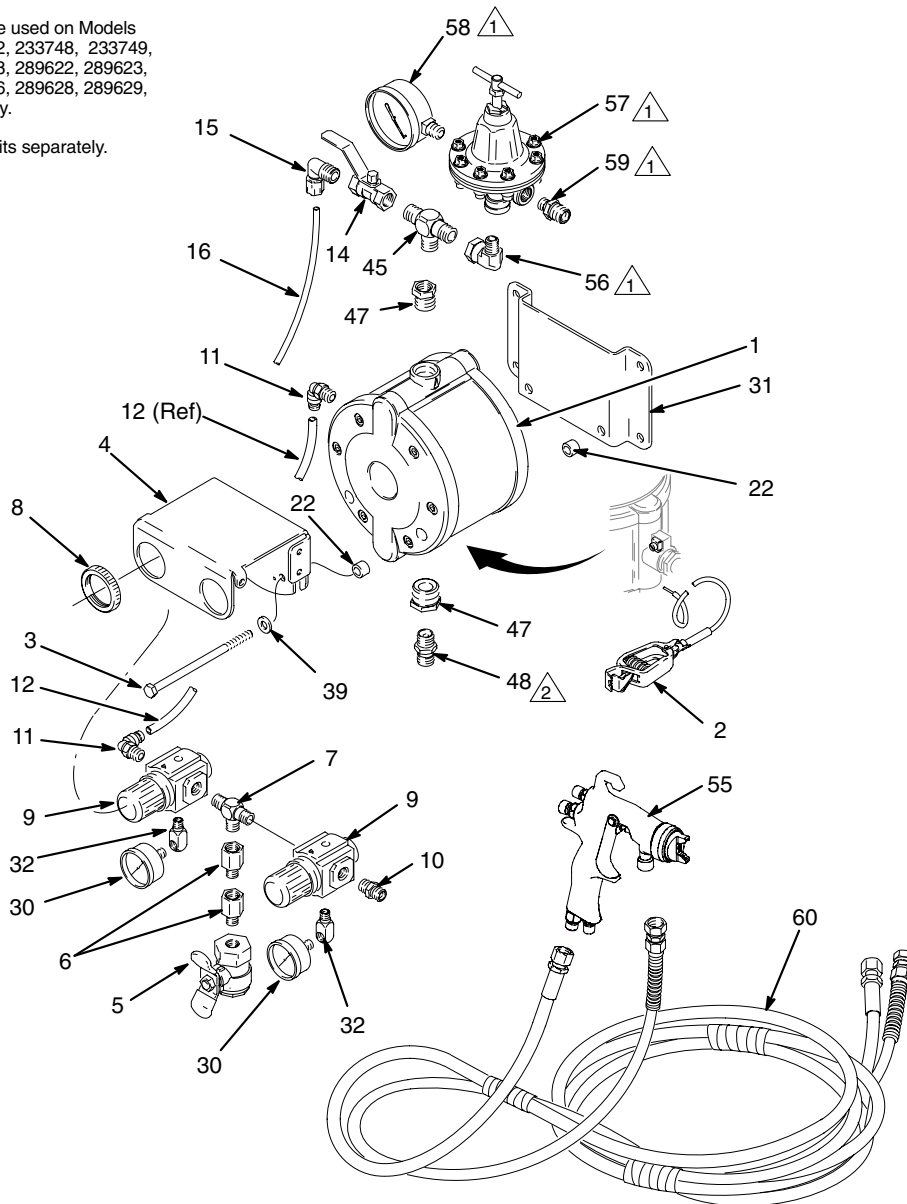

Parts

Wall Mount Packages (see model descriptions on page 3)

Models 233487, 233488, 233489, 233490, 233491, 233492, 234917, 234918, 233748, 233749, 289622, 289623, 289624, 289625, 289626, 289627, 289628, 289629, 289630, and 289631

△ 1 Items 56–59 are used on Models 233491, 233492, 233748, 233749, 234917, 234918, 289622, 289623, 289625, 289626, 289628, 289629, and 289631 only.

△ 2 Order suction kits separately. See page 9.

ii1012b