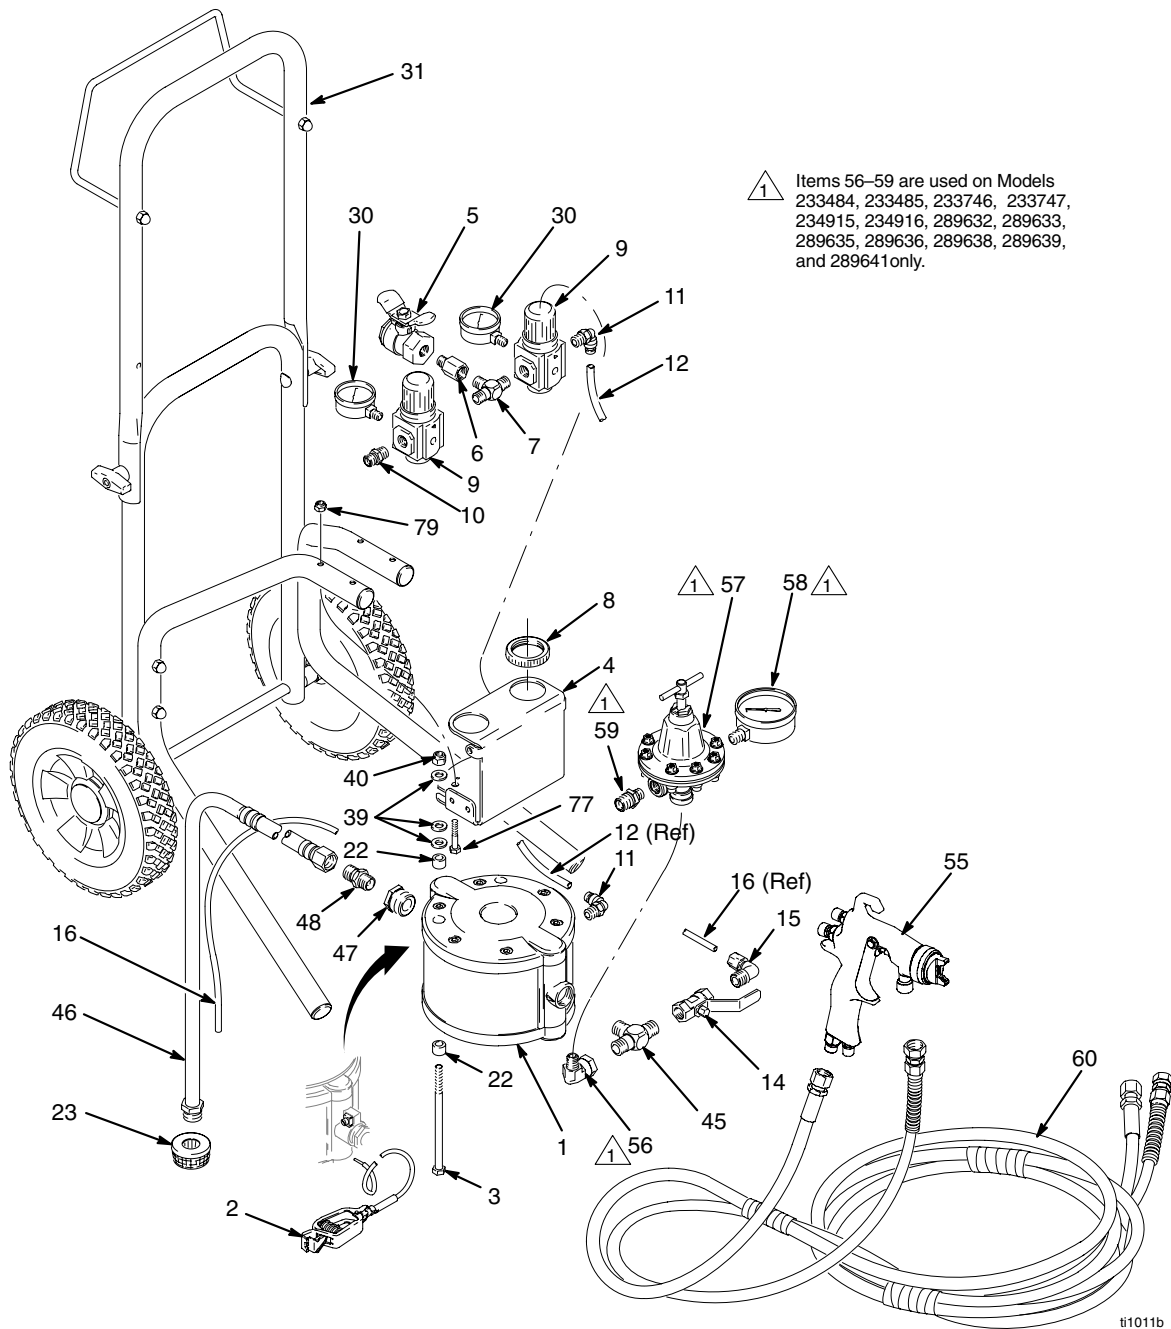

Parts

Cart Mount Packages (see model descriptions on page 3)

Models 233480, 233481, 233482, 233483, 233484, 233485, 234915, 234916, 233746, 233747, 289632, 289633, 289634, 289635, 289636, 289637, 289638, 289639, 289640, and 289641

16 309304

ti1011b

Parts

Cart Mount Packages (see model numbers on page 16)

Ref. No.	Part No.	Description	Qty.	Ref. No.	Part No.	Description	Qty.
1	233500	PUMP, diaphragm; aluminum; for 233480, 233482, 233484, 233746, 233747	1			For guns 288938, 288945, 244399, 288969, 288972, 288966, 289110, 289111, and 289109 see manual 312414	
	233501	PUMP, diaphragm; sst; for 233481, 233483, 233485	1	288938		GUN, AirPro HVLP spray; for 233484, 233485	1
2	238909	GROUND WIRE & CLAMP ASSY	1	288945		GUN, AirPro Compliant spray; for 234915, 234916	1
3	116311	SCREW, cap, hex hd; 5/16 unc x 5.5 in. (140 mm)	2	288969		GUN, AirPro HVLP Waterborne; for 289632	1
4	197126	BRACKET, control	1	288972		GUN, AirPro Compliant Waterborne; for 289633	1
5	116473	VALVE, air, bleed-type; 1/4 npt(fbe)	1	288966		GUN, AirPro Conventional Waterborne; 1 for 289634	1
6	116393	ADAPTER; 1/4 npt (m x f)	1	289110		GUN, AirPro HVLP Stain; for 289635, 289638	1
7	115219	TEE; 1/4 npt(m)	1	289111		GUN, AirPro Compliant Stain; for 289636, 289639	1
8	116514	NUT, regulator	2	289109		GUN, AirPro Conventional Stain; for 289637, 289640	1
9	116513	REGULATOR, air	2	56	116395	ELBOW; cst; 1/4 npt(m) x 3/8 npt(f) swivel; for 233484, 233746, 233747	1
10	162453	NIPPLE; 1/4 npsm x 1/4 npt	1	207123		ELBOW; sst; 3/8 npt(m) x 3/8 npsm(f) swivel; for 233485	1
11	115948	ELBOW; 1/4 npt(m) x 0.312 in. (8 mm) OD tubing	2	57	241976	REGULATOR, fluid; acetal; 0–30 psi (0–0.2 MPa, 0–2 bar) range; includes gauge; for 233484, 233746, 233747; see manual 308325	1
12	buy locally	TUBE; polyethylene; 0.312 in. (8 mm) OD	0.5 ft	214895		REGULATOR, fluid; sst 0–100 psi (0–0.6 MPa, 0–7 bar) range; for 233485; see manual 307212	1
14	114363	VALVE, ball, fluid; sst; 3/8 npt(fbe)	1	58	187874	GAUGE, pressure fluid; sst; for 233485	1
15	116314	ELBOW; 3/8 npt(m) x 0.25 in. (6 mm) OD tubing	1	59	165198	NIPPLE; cst; 1/4 npt x 3/8 npt; for 233484, 233746, 233747	1
16	buy locally	TUBE; polyethylene; 0.25 in. (6 mm) OD	5.3 ft	171195		NIPPLE; sst; 3/8 npsm x 3/8 npt; for 233485	1
22	197449	SPACER	4	60	233499	HOSE ASSY; sst fittings; 3/8 npsm(f) nylon fluid hose; 1/4 npsm(f) air hose; 25 ft (7.6 m); for 233483, 233485, 233482, 233484	1
23	218798	STRAINER	1	240425		HOSE ASSY, electrostatic; 3/8 npsm(f) nylon fluid hose; 1/4 npsm(f) air hose with ground wire and left-hand thread; 25 ft (7.6 m); for 233746, 233747, and 289641	1
30	110436	GAUGE, pressure, air	2	77	100058	SCREW, cap, hex hd; 1/4–20 x 1.5 in. (38 mm)	4
31	233581	CART ASSEMBLY	1	79	102040	NUT, lock; nylon insert; 1/4–20	4
39	104034	WASHER; 5/16 size	6				
40	111040	NUT, lock; nylon insert; 5/16–18	2				
45	113786	TEE; cst; 3/8 npt(m); for 233480, 233482, 233484, 233746, 233747	1				
	116400	TEE; sst; 3/8 npt(m); for 233481, 233483, 233485	1				
46	244432	HOSE, suction; aluminum and LDPE; for 233480, 233482, 233484, 233746, 233747	1				
	244433	HOSE, suction; sst; for 233481, 233483, 233485	1				
47	116350	BUSHING; sst; 3/4 npt(m) x 3/8 npt(f)	1				
48	162485	NIPPLE; cst; 3/8 npsm x 3/8 npt; for 233480, 233482, 233484, 233746, 233747	1				
	112100	NIPPLE; cst, 3/8 npsm x 3/8 npt; for 233481, 233483, 233485	1				
55	For guns L40T10, L60T10, and L85T10 see manual 3A2494						
	L40T10	GUN, Pro Xp 40 electrostatic; for 233746	1				
	L60T10	GUN, Pro Xp 60 electrostatic; for 233747	1				
	L85T10	GUN, Pro Xp 85 electrostatic; for 289641	1				

309304 17